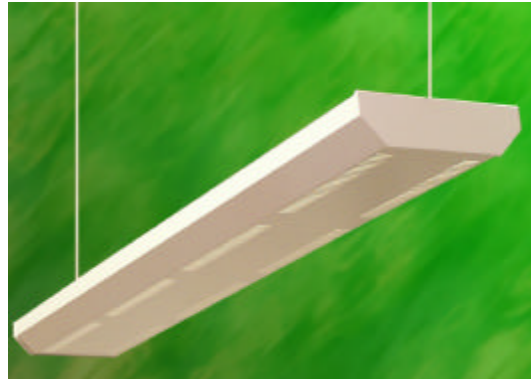

Indirect Luminaires

**Designers & Manufacturers
Commercial & Industrial
Fluorescent Lighting Fixtures**

50,000 Sq.Ft. Manufacturing Facility
Los Angeles Lighting Mfg. Co.
El Monte, CA

L.A. Lighting specializes in the manufacture of fluorescent lighting fixtures in support of the construction industry. We have built our reputation by offering cost effective state-of-the-art fluorescent products delivered in accordance with our customer's job requirements.

PID200 Series

The PID200 series provides a comfortable and uniform indirect ambient illumination throughout the space, and reduces the reflected glare typically found on computer screens. The clean, simple and compact profile will go with many different types of interior styles.

The PID200 series creates an environment with a high level of visual comfort and is an ideal luminaire for office areas, libraries, conference rooms and classrooms.

SIZE — 2_1/2" H x 9_1/8" W
Length: 2', 3', 4', 6' and 8'

MOUNTING — Cable Suspension or Stem Mounted
(Cable Suspension System Shown)

LAMP — T5, T5HO or T8 Lamps
(T5 Lamp Shown)

REFLECTOR — Enhanced Aluminum Reflector
95% Reflectance

FINISH — Powder coated smooth, matt or texture finish, painted after fabrication.