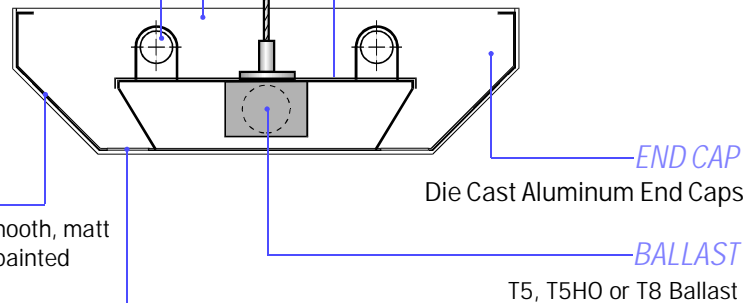

COLOR — White, light grey and beige are standard, other colors are available.

OPTICAL OPTION — Straight slots and round holes are standard, other shapes are available.

Straight Slots

Round Holes

LOS ANGELES LIGHTING MFG. CO.