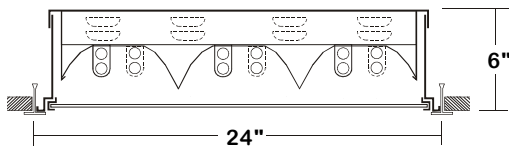

CUSTOM DESIGN

LCD831

The Flip-Top Box

6-Lamp 40w Compact Long Twin Tube Fluorescent

Top accessed luminaire for Cat-Walk application. This luminaire is designed for customer's specific request, just one example of our capability to design, modify or develop products for special applications.

FEATURES

- Recessed luminaire designed for inverted T-Bar ceiling installation, can be accessed from the top of the fixture for relamping.
- Full length piano hinged top lid assembly, open 180°.
- Clear prismatic acrylic lens.
- Miro 4 specular enhanced aluminum reflector, 95% reflectance.
- Baked white polyester finish.
- Electronic ballast, universal voltage. (120v / 277v)