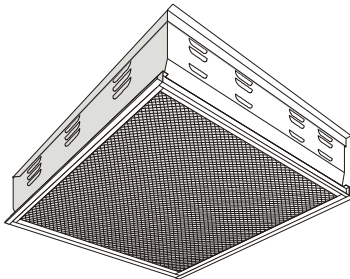

CUSTOM DESIGN

LCD831

The Flip-Top Box

6-Lamp 40w Compact Long Twin Tube Fluorescent

Top accessed luminaire for Cat-Walk application. This luminaire is designed for customer's specific request, just one example of our capability to design, modify or develop products for special applications.

FEATURES

- Recessed luminaire designed for inverted T-Bar ceiling installation, can be accessed from the top of the fixture for relamping.
- Full length piano hinged top lid assembly, open 180°.
- Clear prismatic acrylic lens.
- Miro 4 specular enhanced aluminum reflector, 95% reflectance.
- Baked white polyester finish.
- Electronic ballast, universal voltage. (120v / 277v)