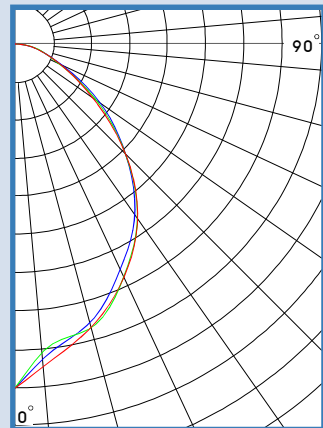

CUSTOM DESIGN

LCD831

The Flip-Top Box

6-Lamp 40w Compact Long Twin Tube Fluorescent

Top accessed luminaire for Cat-Walk application. This luminaire is designed for customer's specific request, just one example of our capability to design, modify or develop products for special applications.

FEATURES

- Recessed luminaire designed for inverted T-Bar ceiling installation, can be accessed from the top of the fixture for relamping.
- Full length piano hinged top lid assembly, open 180°.
- Clear prismatic acrylic lens.
- Miro 4 specular enhanced aluminum reflector, 95% reflectance.
- Baked white polyester finish.
- Electronic ballast, universal voltage. (120v / 277v)

LCD831-6-2B-PA-SR-EB40

TEST NO.=LA-T0306
LAMP TYPE=F40BX
NO. OF LAMP=6
LUMENS PER LAMP=3150
WATTS PER LAMP=40
BALLAST FACTOR=1
PHOTOMETRY TYPE=C

CANDLEPOWER

Angle	End	45	Cross
0	6649	6649	6649
5	6419	6120	6257
15	5651	5731	5874
25	5350	5504	5634
35	4601	4684	4723
45	2847	2807	2801
55	1408	1394	1363
65	737	724	749
75	413	420	427
85	160	172	186
90	14	21	20
95	0	0	0
105	0	0	0
115	0	0	0
125	0	0	0
135	0	0	0
145	0	0	0
155	0	0	0
165	0	0	0
175	0	0	0
180	0	0	0