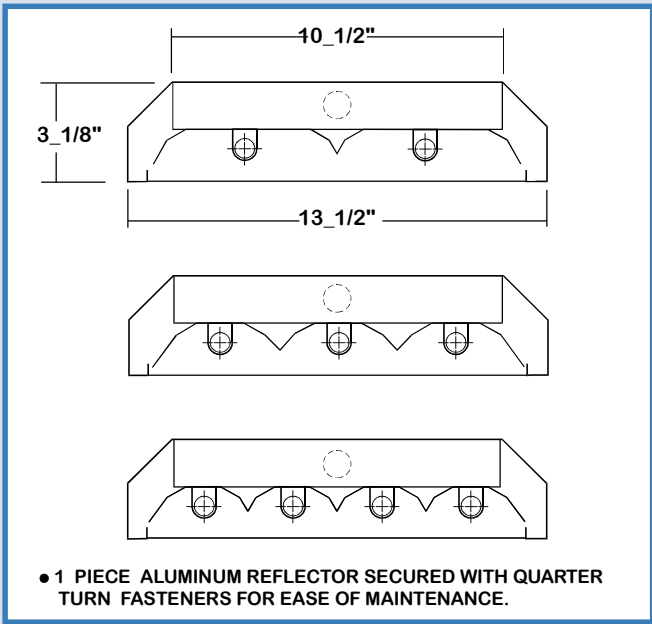

EBY100 SERIES

CATALOG NUMBER

	NOMINAL LENGTH	TOTAL LAMPS		NOMINAL LENGTH	TOTAL LAMPS
EBY100-2-4M	4'	2	EBY100-2-4R	4'	2
EBY100-3-4M	4'	3	EBY100-3-4R	4'	3
EBY100-4-4M	4'	4	EBY100-4-4R	4'	4
EBY100-2-8MT	8'	4	EBY100-2-8RT	8'	4
EBY100-3-8MT	8'	6	EBY100-3-8RT	8'	6
EBY100-4-8MT	8'	8	EBY100-4-8RT	8'	8

BACK PLATE

- V-HOOK
- 3/16" K.O.
- ◆ 11/16" STEM MTG. K.O.
- ⊕ 7/8" OFFSET K.O.

⊕ ACCESS PLATE

⊕ 2" K.O.

HUB FOR 3/4" PIPE

Aluminum die cast hub for 3/4" pipe with safety cable set.

Each set consists of:

- One Hub .
- 8' cable, one end free and the other end secured within fixture.
- Self-locking device secures the free end to ceiling member.