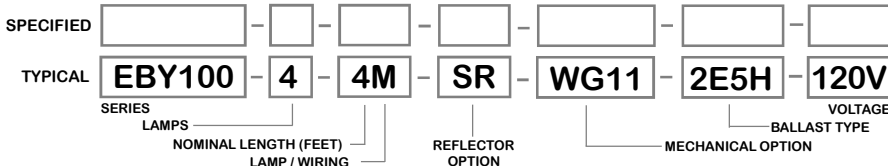

*Please see Page REF-5 for mounting detail.

ORDERING GUIDE

NOTE: LAMP/WIRING* M=Miniature Bi-Pin T5 MT=Miniature Bi-Pin T5, Tandem Wiring
 R=Medium Bi-Pin T8 RT=Medium Bi-Pin T8, Tandem Wiring

WIRE GUARD