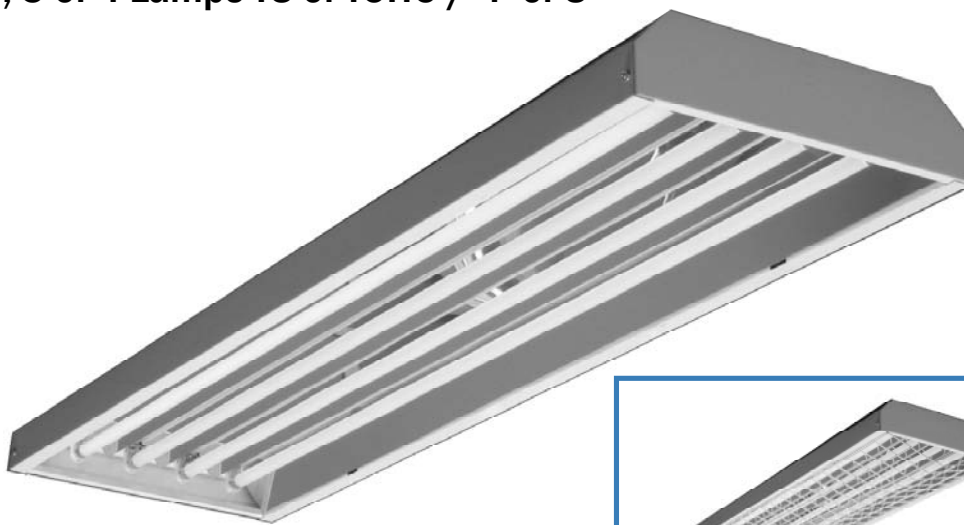

High-Bay Luminaires

EBY100

High Bay Luminaire

2, 3 or 4 Lamps T8 or T5H0 / 4' or 8'

11 ga. Wire Guard available.

FEATURES

- Miro 4 specular enhanced aluminum reflector, 95% reflectance.
- Removable wiring accessed plate.
- Stem, cable, and chain mountable.
- Quarter turn rotary locking sockets.
- Baked white polyester finish.
- Electronic ballast, universal voltage. (120v / 277v, 320v/480v)

AVAILABLE WITH

- Special ballast
- Die cast hub for 3/4" pipe mounting
- Steel safety cable
- White aluminum reflector
- Motion sensor
- Wire guard
- Cord and plug

EBY100-3-4M-SR-E5H

TEST NO.=LA-T0823
LAMP TYPE=F54T5H0
NO. OF LAMP=3
LUMENS PER LAMP=5000
WATTS PER LAMP=54
BALLAST FACTOR=1
PHOTOMETRY TYPE=C