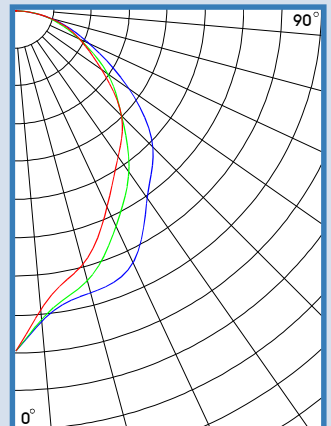

CANDLEPOWER

Angle	End	45	Cross
0	6789	6789	6789
5	6195	6155	5951
15	5820	5563	5220
25	5542	4734	4310
35	4569	3930	3559
45	3870	2993	2984
55	2798	2265	2118
65	1680	1459	1451
75	911	823	889
85	213	262	229
90	9	5	8
95	0	0	0
105	0	0	0
115	0	0	0
125	0	0	0
135	0	0	0
145	0	0	0
155	0	0	0
165	0	0	0
175	0	0	0
180	0	0	0

ZONAL LUMEN SUMMARY

DEGREES	LUMENS	% LAMP	% FIXTURE
0-30	4394	29.3	31.5
0-40	6905	46.0	48.9
0-60	11510	76.7	81.5
0-90	14121	94.1	100
90-120	2	0.0	0
90-130	2	0.0	0
90-150	2	0.0	0
90-180	2	0.0	0
0-180	14123	94.2	100

Luminaire Efficiency = 94.2%

SPACING CRITERION

ALONG	ACROSS
1.12	0.87

LOS ANGELES LIGHTING MFG. CO.

10141 OLNEY ST. / EL MONTE, CA 91731

<http://www.lalighting.com>

TEL : 626-454-8300 FAX : 626-454-8399