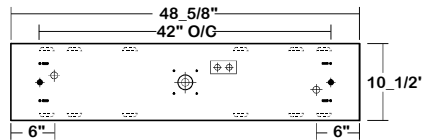

EBY100 SERIES

CATALOG NUMBER

	NOMINAL LENGTH	TOTAL LAMPS		NOMINAL LENGTH	TOTAL LAMPS
EBY100-2-4M	4'	2	EBY100-2-4R	4'	2
EBY100-3-4M	4'	3	EBY100-3-4R	4'	3
EBY100-4-4M	4'	4	EBY100-4-4R	4'	4
EBY100-2-8MT	8'	4	EBY100-2-8RT	8'	4
EBY100-3-8MT	8'	6	EBY100-3-8RT	8'	6
EBY100-4-8MT	8'	8	EBY100-4-8RT	8'	8

BACK PLATE

- V-HOOK
- 3/16" K.O.
- ◆ 11/16" STEM MTG. K.O.
- ⊕ 7/8" OFFSET K.O.

⊕ ACCESS PLATE

⊕ 2" K.O.

HUB FOR 3/4" PIPE

Aluminum die cast hub for 3/4" pipe with safety cable set.

Each set consists of:

- One Hub .
- 8' cable, one end free and the other end secured within fixture.
- Self-locking device secures the free end to ceiling member.