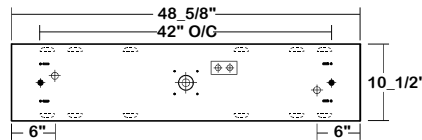

● 1 PIECE ALUMINUM REFLECTOR SECURED WITH QUARTER TURN FASTENERS FOR EASE OF MAINTENANCE.

CATALOG NUMBER

	NOMINAL LENGTH	TOTAL LAMPS		NOMINAL LENGTH	TOTAL LAMPS
EBY101-2-4M	4'	2	EBY101-2-4R	4'	2
EBY101-3-4M	4'	3	EBY101-3-4R	4'	3
EBY101-4-4M	4'	4	EBY101-4-4R	4'	4
EBY101-2-8MT	8'	4	EBY101-2-8RT	8'	4
EBY101-3-8MT	8'	6	EBY101-3-8RT	8'	6
EBY101-4-8MT	8'	8	EBY101-4-8RT	8'	8

BACK PLATE

- V-HOOK
- 3/16" K.O.
- ◆ 11/16" STEM MTG. K.O.
- ⊕ 7/8" OFFSET K.O.

⊕ ACCESS PLATE

⊕ 2" K.O.

HUB FOR 3/4" PIPE

Aluminum die cast hub for 3/4" pipe with safety cable set. Each set consists of:

- One Hub .
- 8' cable, one end free and the other end secured within fixture.
- Self-locking device secures the free end to ceiling member.