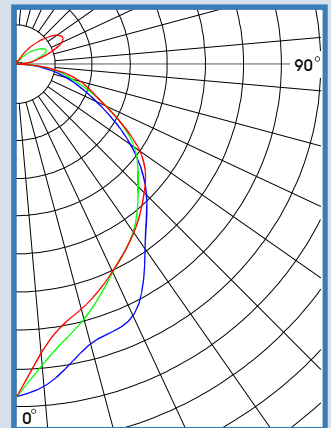

CANDLEPOWER

Angle	End	45	Cross
0	5020	5020	5020
5	4879	4548	4362
15	4362	3973	3819
25	4178	3451	3441
35	3380	3076	3091
45	2768	2591	2725
55	2083	2159	2261
65	1313	1485	1465
75	865	858	986
85	230	321	321
90	17	11	8
95	51	117	129
105	80	344	388
115	44	491	740
125	25	388	759
135	28	224	501
145	28	64	229
155	38	31	34
165	37	42	31
175	36	33	42
180	35	55	55

ZONAL LUMEN SUMMARY

DEGREES	LUMENS	% LAMP	% FIXTURE
0-30	3263	21.8	24.5
0-40	5246	35.0	39.4
0-60	9255	61.7	69.6
0-90	11846	79.3	89.0
90-120	832	5.5	6.3
90-130	1182	7.9	8.9
90-150	1431	9.5	10.8
90-180	1461	9.7	11.0
0-180	13307	88.7	100.0

Luminaire Efficiency = 88.7%

SPACING CRITERION

ALONG	ACROSS
1.13	0.95

LOS ANGELES LIGHTING MFG. CO.

10141 OLNEY ST. / EL MONTE, CA 91731

<http://www.lalighting.com>

TEL : 626-454-8300 FAX : 626-454-8399