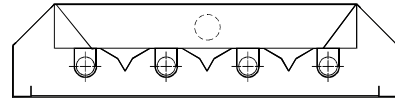

Luminaire Efficiency = 88.7%

SPACING CRITERION

ALONG	ACROSS
1.13	0.95

LOS ANGELES LIGHTING MFG. CO.

10141 OLNEY ST. / EL MONTE, CA 91731

<http://www.lalighting.com>

TEL : 626-454-8300 FAX : 626-454-8399

EBY101 SERIES