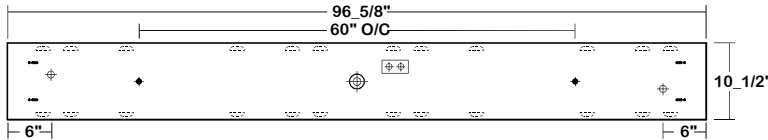

BACK PLATE

- V-HOOK
- 3/16" K.O.
- 11/16" STEM MTG. K.O.
- ⊕ 7/8" OFFSET K.O.

⊕ ACCESS PLATE

⊕ 2" K.O.