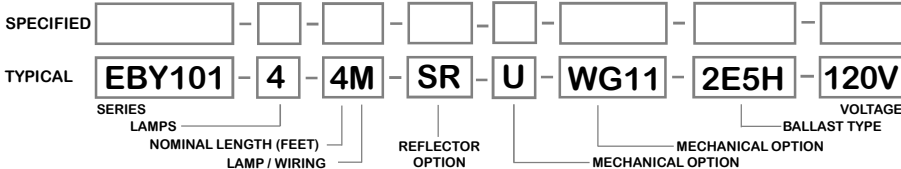

*Please see Page REF-5 for mounting detail.

ORDERING GUIDE

NOTE: LAMP/WIRING* M= Miniature Bi-Pin T5 R= Medium Bi-Pin T8 MT= Miniature Bi-Pin T5, Tandem Wiring RT= Medium Bi-Pin T8, Tandem Wiring

WIRE GUARD