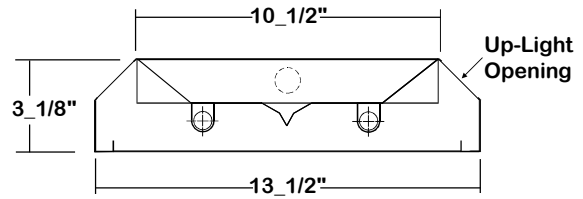

Luminaire Efficiency = 88.7%

SPACING CRITERION

ALONG	ACROSS
1.13	0.95

LOS ANGELES LIGHTING MFG. CO.

10141 OLNEY ST. / EL MONTE, CA 91731

<http://www.lalighting.com>

TEL : 626-454-8300 FAX : 626-454-8399

EBY101 SERIES