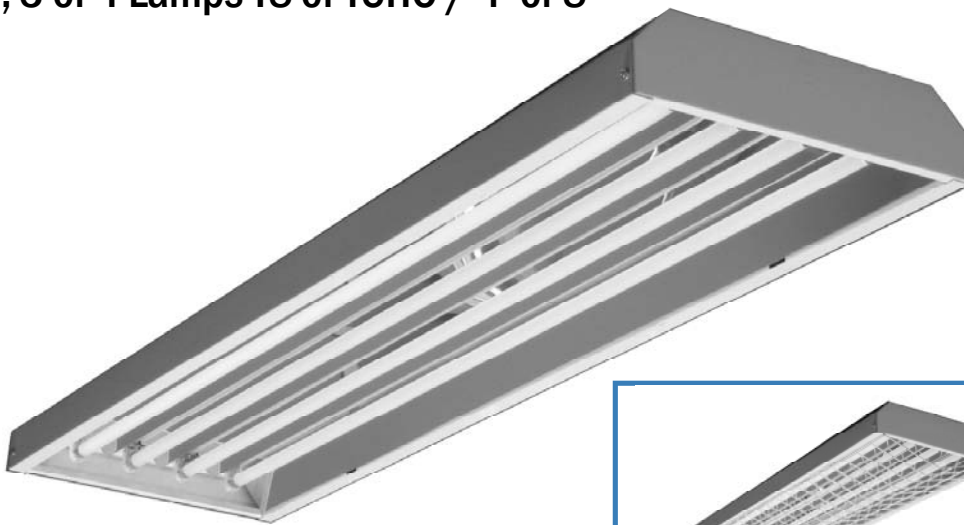

High-Bay Luminaires

EBY101

High Bay Luminaire w/ Uplight

2, 3 or 4 Lamps T8 or T5HO / 4' or 8'

11 ga. Wire Guard available.

FEATURES

- Up-Light.
- Miro 4 specular enhanced aluminum reflector, 95% reflectance.
- Removable wiring accessed plate.
- Stem, cable, and chain mountable.
- Quarter turn rotary locking sockets.
- Baked white polyester finish.
- Electronic ballast, universal voltage. (120v / 277v, 320v/480v)

AVAILABLE WITH

- Special ballast
- Die cast hub for 3/4" pipe mounting
- Steel safety cable
- White aluminum reflector
- Motion sensor
- Wire guard
- Cord and plug

EBY101-3-4M-SR-U-E5H

TEST NO.=LA-T0940
LAMP TYPE=F54T5HO
NO. OF LAMP=3
LUMENS PER LAMP=5000
WATTS PER LAMP=54
BALLAST FACTOR=1
PHOTOMETRY TYPE=C