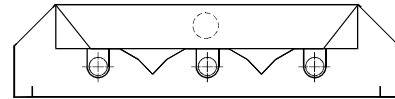

Luminaire Efficiency = 88.7%

SPACING CRITERION

ALONG	ACROSS
1.13	0.95

LOS ANGELES LIGHTING MFG. CO.

10141 OLNEY ST. / EL MONTE, CA 91731

<http://www.lalighting.com>

TEL : 626-454-8300 FAX : 626-454-8399

EBY101 SERIES