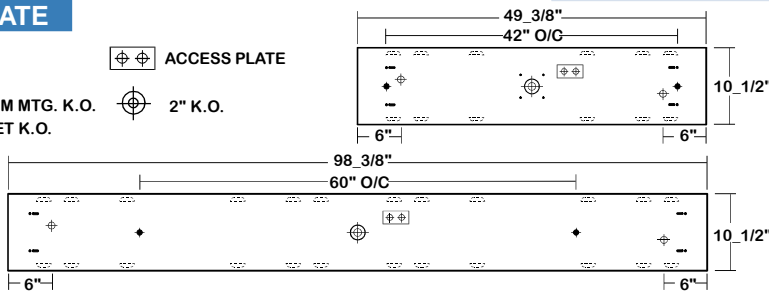

BACK PLATE

- •• V-HOOK
- 3/16" K.O.
- 11/16" STEM MTG. K.O.
- 7/8" OFFSET K.O.

HUB FOR 3/4" PIPE

Aluminum die cast hub for 3/4" pipe with safety cable set.

- Each set consists of:
  - One Hub .
  - 8' cable, one end free and the other end secured within fixture.
  - Self-locking device secures the free end to ceiling member.

*Please see Page REF-5 for mounting detail.

ORDERING GUIDE