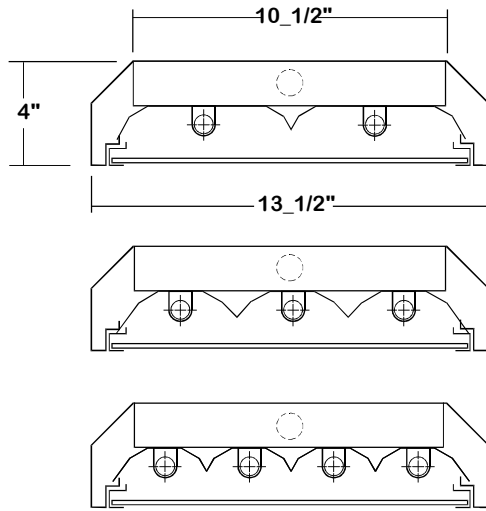

• 1 PIECE ALUMINUM REFLECTOR SECURED WITH QUARTER TURN FASTENERS FOR EASE OF MAINTENANCE.

CATALOG NUMBER

	NOMINAL LENGTH	TOTAL LAMPS		NOMINAL LENGTH	TOTAL LAMPS
EBY150-2-4M	4'	2	EBY150-2-4R	4'	2
EBY150-3-4M	4'	3	EBY150-3-4R	4'	3
EBY150-4-4M	4'	4	EBY150-4-4R	4'	4
EBY150-2-8MT	8'	4	EBY150-2-8RT	8'	4
EBY150-3-8MT	8'	6	EBY150-3-8RT	8'	6
EBY150-4-8MT	8'	8	EBY150-4-8RT	8'	8