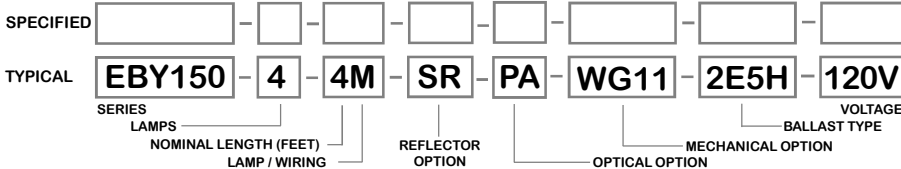

*Please see Page REF-5 for mounting detail.

ORDERING GUIDE

NOTE: LAMP/WIRING* M= Miniature Bi-Pin T5 R= Medium Bi-Pin T8 MT= Miniature Bi-Pin T5, Tandem Wiring RT= Medium Bi-Pin T8, Tandem Wiring

WIRE GUARD