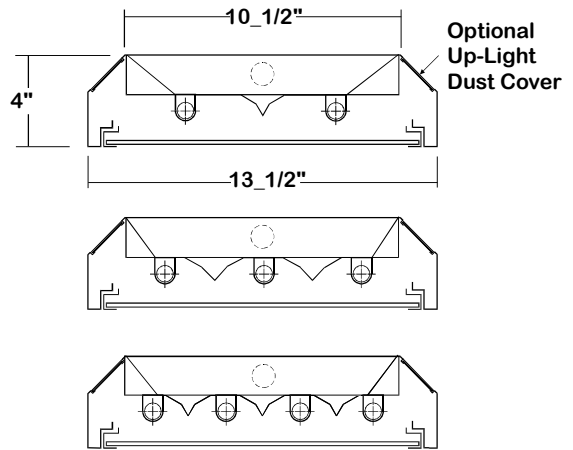

EBY151 SERIES

• 1 PIECE ALUMINUM REFLECTOR SECURED WITH QUARTER TURN FASTENERS FOR EASE OF MAINTENANCE.

CATALOG NUMBER

	NOMINAL LENGTH	TOTAL LAMPS		NOMINAL LENGTH	TOTAL LAMPS
EBY151-2-4M	4'	2	EBY151-2-4R	4'	2
EBY151-3-4M	4'	3	EBY151-3-4R	4'	3
EBY151-4-4M	4'	4	EBY151-4-4R	4'	4
EBY151-2-8MT	8'	4	EBY151-2-8RT	8'	4
EBY151-3-8MT	8'	6	EBY151-3-8RT	8'	6
EBY151-4-8MT	8'	8	EBY151-4-8RT	8'	8