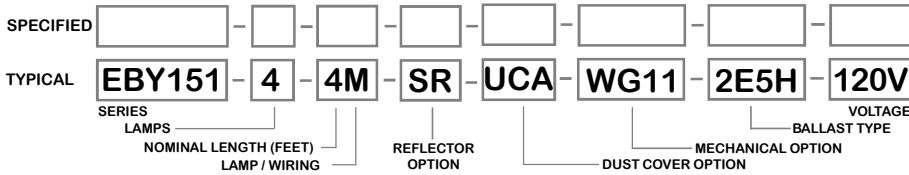

*Please see Page REF-5 for mounting detail.

ORDERING GUIDE

NOTE: LAMP/WIRING* M= Miniature Bi-Pin T5 MT= Miniature Bi-Pin T5, Tandem Wiring
R= Medium Bi-Pin T8 RT= Medium Bi-Pin T8, Tandem Wiring

WIRE GUARD