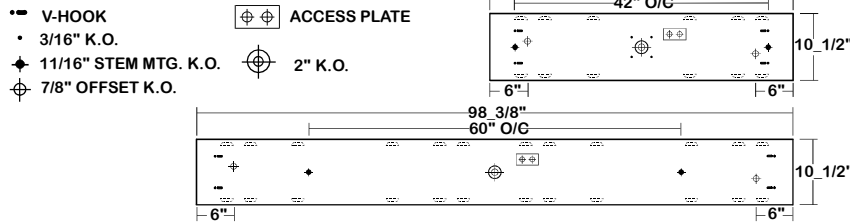

EBY151 SERIES

• 1 PIECE ALUMINUM REFLECTOR SECURED WITH QUARTER TURN FASTENERS FOR EASE OF MAINTENANCE.

CATALOG NUMBER

	NOMINAL LENGTH	TOTAL LAMPS		NOMINAL LENGTH	TOTAL LAMPS
EBY151-2-4M	4'	2	EBY151-2-4R	4'	2
EBY151-3-4M	4'	3	EBY151-3-4R	4'	3
EBY151-4-4M	4'	4	EBY151-4-4R	4'	4
EBY151-2-8MT	8'	4	EBY151-2-8RT	8'	4
EBY151-3-8MT	8'	6	EBY151-3-8RT	8'	6
EBY151-4-8MT	8'	8	EBY151-4-8RT	8'	8

BACK PLATE

HUB FOR 3/4" PIPE

Aluminum die cast hub for 3/4" pipe with safety cable set.

Each set consists of:

- One Hub
- 8' cable, one end free and the other end secured within fixture.
- Self-locking device secures the free end to ceiling member.

*Please see Page REF-5 for mounting detail.

ORDERING GUIDE

NOTE: LAMP/WIRING* M= Miniature Bi-Pin T5 MT= Miniature Bi-Pin T5, Tandem Wiring
R= Medium Bi-Pin T8 RT= Medium Bi-Pin T8, Tandem Wiring

WIRE GUARD

• 11 ga. Chrome epoxy powder coated.

OPTIONS and ACCESSORIES