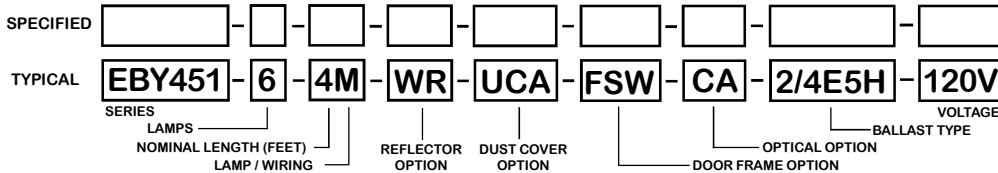

ORDERING GUIDE

NOTE: LAMP/WIRING*
M= Miniature Bi-Pin T5
MT= Miniature Bi-Pin T5, Tandem Wiring
R= Medium Bi-Pin T8
RT= Medium Bi-Pin T8, Tandem Wiring

OPTIONS and ACCESSORIES

● BALLAST OPTIONS - Electronic Ballast T5 E5 - Electronic Ballast T5 HO E5H - Electronic T5 HO Dimming Ballast E5HDM - Electronic Ballast T8 * - Electronic Dimming Ballast EDM - Digital Addressable Ballast DAB ● OPTICAL OPTIONS - Clear Acrylic CA - Clear Prismatic Acrylic PA - Flat White Acrylic FWA - Other Lens Available Upon Request *	PAGE REF-1	● ELECTRICAL OPTIONS - Emergency Battery Pack * - External Line Fusing (HLR/GLR) ELF - Radio Interference Filters RIF - Motion Sensor MS ● MECHANICAL OPTIONS - Damp Location DL - Wire Guard - 11 Ga. WG11 - Fixture Suspending System * - Ceiling Spacer * - V-Hooks For Chain MTG. V-6	PAGE REF-2	● DOOR FRAME OPTIONS - Flat Steel Door Frame / White Finish FSW - Flat Steel Door Frame / Black Finish FSB ● REFLECTOR OPTIONS - Specular Aluminum Reflector, 95% SR - White Aluminum Reflector WR ● DUST COVER OPTIONS - Up-light w/ Clear Acrylic Cover UCA - Up-light w/ Clear Prismatic Acrylic Cover UPA	SUFFIX

*See Appropriate Reference Page

SPECIFICATIONS

● TYPE ● CONSTRUCTION ● REFLECTOR ● DOOR FRAME ● OPTICS ● UP_LIGHT ● FINISH ● WIRING ● LABELS	High bay luminaire for surface or suspended mounting. Must be spaced a minimum of 1 1/2" from ceiling when surface mounted. 22 gauge cold rolled steel housing with louvered vents on top for heat removal. Quarter turn rotary locking lampholders standard. (20 ga. C.R.S. and .040 aluminum housing available as specified) Specular aluminum reflector standard, 95% reflectance. (White aluminum reflector available) 20 gauge cold rolled steel or extruded aluminum in various finishes. T-hinge, positive spring loaded latch. Nom. 125 clear acrylic lens standard. Extensive variety of lenses, diffusers and louvers available. 10% up-light opening standard. Optional acrylic dust covers available. Baked white polyester finish, minimum reflectance 86%. (Powder coated finish available.) 120v 60Hz., 277v 60Hz., UNV (universal voltage 120v thru 277v.) or as otherwise specified. Multiple levels of switching available as specified. U.L. Listed.

Made in the U.S.A.