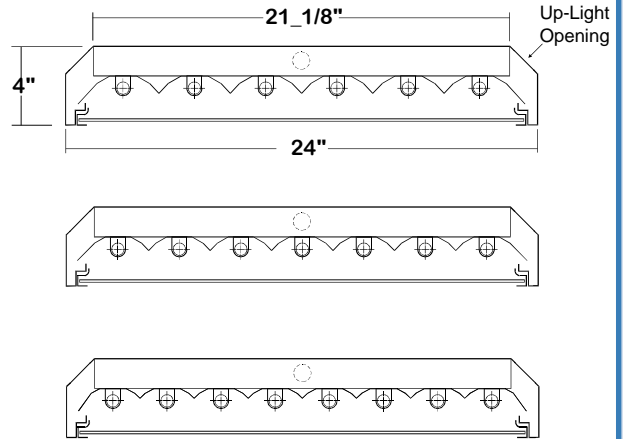

Luminaire Efficiency = 82.1%

SPACING CRITERION

ALONG	ACROSS
1.13	0.92

LOS ANGELES LIGHTING MFG. CO.

10141 OLNEY ST. / EL MONTE, CA 91731

<http://www.lalighting.com>

TEL : 626-454-8300 FAX : 626-454-8399

EBY451 SERIES