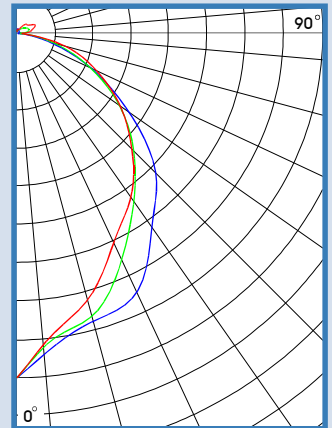

CANDLEPOWER

Angle	End	45	Cross
0	14306	14306	14306
5	13350	13052	12936
15	12361	12133	11425
25	11820	10312	9533
35	9765	8458	8255
45	8134	6839	6731
55	5652	5169	5219
65	3370	3331	3624
75	1420	1660	2092
85	243	368	376
90	27	111	205
95	82	303	436
105	103	498	658
115	118	497	827
125	109	384	600
135	125	311	537
145	149	199	357
155	126	173	182
165	169	134	170
175	176	123	150
180	65	65	65

ZONAL LUMEN SUMMARY

DEGREES	LUMENS	% LAMP	% FIXTURE
0-30	9520	23.8	29.0
0-40	15007	37.5	45.7
0-60	25290	63.2	77.0
0-90	30794	77.0	93.7
90-120	1206	3.0	3.7
90-130	1537	3.8	4.7
90-150	1927	4.8	5.9
90-180	2059	5.1	6.3
0-180	32853	82.1	100

Luminaire Efficiency = 82.1%

SPACING CRITERION

ALONG	ACROSS
1.13	0.92

LOS ANGELES LIGHTING MFG. CO.

10141 OLNEY ST. / EL MONTE, CA 91731

<http://www.lalighting.com>

TEL : 626-454-8300 FAX : 626-454-8399