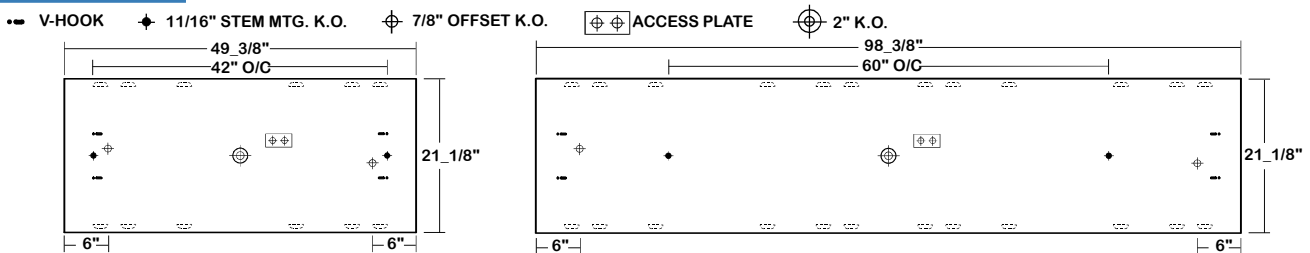

EBY451 SERIES

● ALUMINUM REFLECTOR SECURED WITH QUARTER TURN FASTENERS FOR EASE OF MAINTENANCE.

CATALOG NUMBER

	NOMINAL LENGTH	TOTAL LAMPS		NOMINAL LENGTH	TOTAL LAMPS
EBY451-6-4M	4'	6	EBY451-6-4R	4'	6
EBY451-7-4M	4'	7	EBY451-7-4R	4'	7
EBY451-8-4M	4'	8	EBY451-8-4R	4'	8
EBY451-6-8MT	8'	12	EBY451-6-8RT	8'	12
EBY451-7-8MT	8'	14	EBY451-7-8RT	8'	14
EBY451-8-8MT	8'	16	EBY451-8-8RT	8'	16

BACK PLATE

ORDERING GUIDE

NOTE: LAMP/WIRING*
M= Miniature Bi-Pin T5
MT= Miniature Bi-Pin T5, Tandem Wiring
R= Medium Bi-Pin T8
RT= Medium Bi-Pin T8, Tandem Wiring

OPTIONS and ACCESSORIES

● BALLAST OPTIONS - Electronic Ballast T5 E5 - Electronic Ballast T5 HO E5H - Electronic T5 HO Dimming Ballast E5HDM - Electronic Ballast T8 * - Electronic Dimming Ballast EDM - Digital Addressable Ballast DAB ● OPTICAL OPTIONS - Clear Acrylic CA - Clear Prismatic Acrylic PA - Flat White Acrylic FWA - Other Lens Available Upon Request *	PAGE REF-1	● ELECTRICAL OPTIONS - Emergency Battery Pack * - External Line Fusing (HLR/GLR) ELF - Radio Interference Filters RIF - Motion Sensor MS ● MECHANICAL OPTIONS - Damp Location DL - Wire Guard - 11 Ga. WG11 - Fixture Suspending System * - Ceiling Spacer * - V-Hooks For Chain MTG. V-6	PAGE REF-2	● DOOR FRAME OPTIONS - Flat Steel Door Frame / White Finish FSW - Flat Steel Door Frame / Black Finish FSB ● REFLECTOR OPTIONS - Specular Aluminum Reflector, 95% SR - White Aluminum Reflector WR ● DUST COVER OPTIONS - Up-light w/ Clear Acrylic Cover UCA - Up-light w/ Clear Prismatic Acrylic Cover UPA	SUFFIX

*See Appropriate Reference Page

SPECIFICATIONS