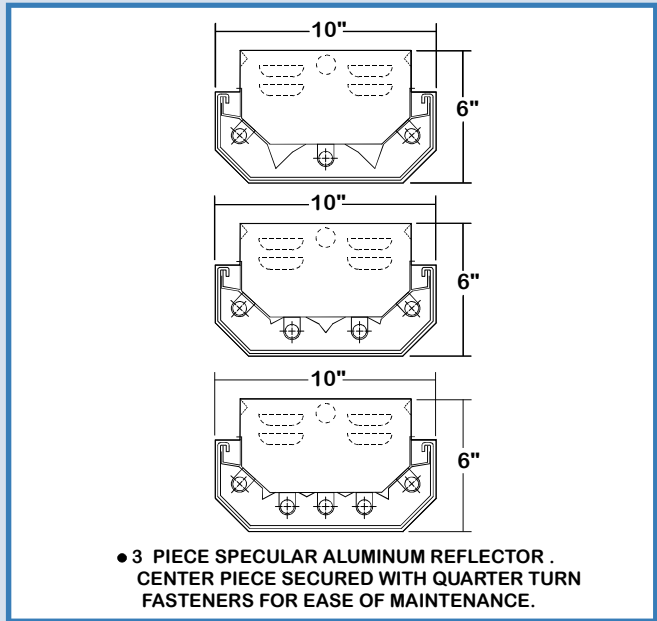

## CATALOG NUMBER

	NOMINAL LENGTH	TOTAL LAMPS
HBW100-3-4M	4'	3
HBW100-4-4M	4'	4
HBW100-5-4M	4'	5