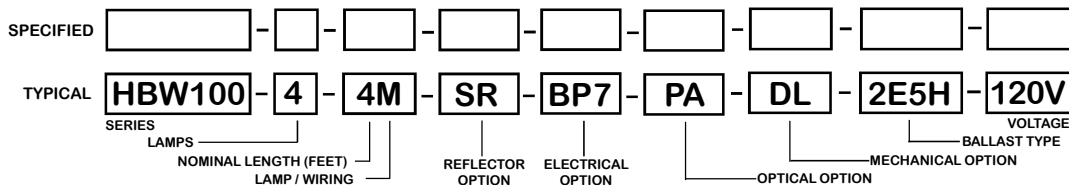

ORDERING GUIDE

NOTE: LAMP/WIRING* M= Miniature Bi-Pin T5

OPTIONS and ACCESSORIES

● BALLAST OPTIONS	PAGE REF-1	● ELECTRICAL OPTIONS	PAGE REF-2	● MECHANICAL OPTIONS	PAGE REF-4,5&6
Electronic Ballast T5 HO	E5H	Emergency Battery Pack	*	Damp Location	DL
Electronic T5HO Dimming Ballast	E5HDM	External Line Fusing (HLR/GLR)	ELF	Fixture Suspending System	*
Digital Addressable Ballast	DAB	Radio Interference Filters	RIF	Ceiling Spacer	*
		Motion Sensor	MS	V-Hooks For Chain MTG.	V-6
● REFLECTOR OPTIONS	SUFFIX	● OPTICAL OPTIONS	PAGE REF-3	Die Cast Hub For 3/4" Pipe	HUB
Specular Aluminum Reflector	SR	Clear Prismatic Acrylic	PA		
White Aluminum Reflector	WR				

*See Appropriate Reference Page

SPECIFICATIONS

- **TYPE** Medium or low bay wraparound for surface , pendant, or chain mounting. Providing 15% up-light with SR reflector and 17% up-light with WR reflector. Must be spaced a minimum of 1 1/2" from ceiling when surface mounted.
- **CONSTRUCTION** 22 gauge cold rolled steel housing with louvered vents on each side for heat removal. Quarter turn rotary locking lampholders standard. (20 GA. housing available as specified)
- **REFLECTOR** Enhanced aluminum reflectors, 95% reflectance. High reflectance white aluminum reflector available.
- **OPTICS** One piece extruded clear prismatic acrylic lens with linear side prisms. 25% DR acrylic formulation for added durability.
- **FINISH** Baked white polyester finish , minimum reflectance 86%. (Powder coated finish available.)
- **WIRING** 120v 60Hz., 277v 60Hz., UNV (universal voltage 120v thru 277v.) or as otherwise specified. Multiple levels of switching available as specified.
- **LABELS** U.L. Listed.

Made in the U.S.A.