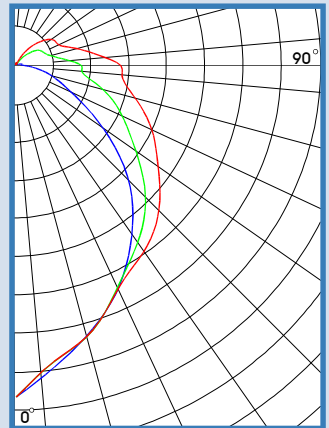

CANDLEPOWER

Angle	End	45	Cross
0	5330	5330	5330
5	5015	4929	4925
15	4473	4486	4483
25	3914	3893	3924
35	3248	3425	3610
45	2533	2935	3248
55	1653	2332	2781
65	944	1870	2399
75	567	1430	1973
85	257	1057	1706
90	160	1050	1682
95	92	877	1449
105	92	596	1037
115	66	494	775
125	33	434	725
135	27	284	552
145	25	139	323
155	25	50	124
165	38	34	36
175	54	22	25
180	59	59	59

ZONAL LUMEN SUMMARY

DEGREES	LUMENS	% LAMP	% FIXTURE
0-30	3553	17.8	20.9
0-40	5706	28.5	33.5
0-60	10003	50.0	58.7
0-90	14291	71.5	83.9
90-120	2011	10.1	11.8
90-130	2376	11.9	14.0
90-150	2696	13.5	15.8
90-180	2739	13.7	16.1
0-180	17030	85.1	100.0

Luminaire Efficiency = 85.1%

SPACING CRITERION

ALONG	ACROSS
1.02	1.05

LOS ANGELES LIGHTING MFG. CO.

10141 OLNEY ST. / EL MONTE, CA 91731

<http://www.lalighting.com>

TEL : 626-454-8300 FAX : 626-454-8399