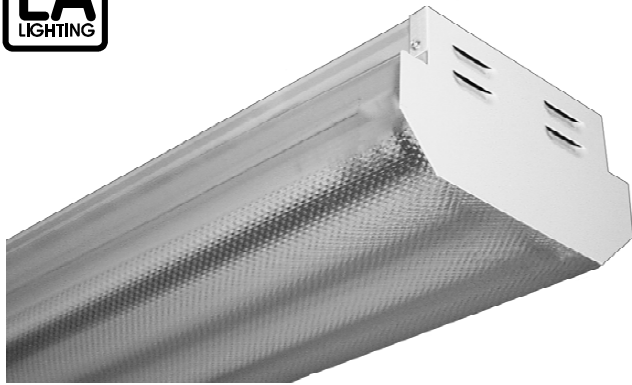

HBW100 SERIES

CATALOG NUMBER

	NOMINAL LENGTH	TOTAL LAMPS
HBW100-3-4M	4'	3
HBW100-4-4M	4'	4
HBW100-5-4M	4'	5

BACK PLATE

- -- V-HOOK
- 3/16" K.O.
- 11/16" STEM MTG. K.O.
- ⊕ 7/8" OFFSET K.O.
- ⊕ 2" K.O.
- ⊕ ACCESS PLATE

HUB FOR 3/4" PIPE

Aluminum die cast hub for 3/4" pipe with safety cable set. Each set consists of:

- One Hub .
- 8' cable, one end free and the other end secured within fixture.
- Self-locking device secures the free end to ceiling member.

*Please see Page REF-5 for mounting detail.

ORDERING GUIDE

NOTE: LAMP/WIRING* M= Miniature Bi-Pin T5

OPTIONS and ACCESSORIES

● BALLAST OPTIONS	PAGE REF-1	● ELECTRICAL OPTIONS	PAGE REF-2	● MECHANICAL OPTIONS	PAGE REF-4,5&6
Electronic Ballast T5 HO	E5H	Emergency Battery Pack	*	Damp Location	DL
Electronic T5HO Dimming Ballast	E5HDM	External Line Fusing (HLR/GLR)	ELF	Fixture Suspending System	*
Digital Addressable Ballast	DAB	Radio Interference Filters	RIF	Ceiling Spacer	*
		Motion Sensor	MS	V-Hooks For Chain MTG.	V-6
● REFLECTOR OPTIONS	SUFFIX	● OPTICAL OPTIONS	PAGE REF-3	Die Cast Hub For 3/4" Pipe	HUB
Specular Aluminum Reflector	SR	Clear Prismatic Acrylic	PA		
White Aluminum Reflector	WR				

*See Appropriate Reference Page

SPECIFICATIONS