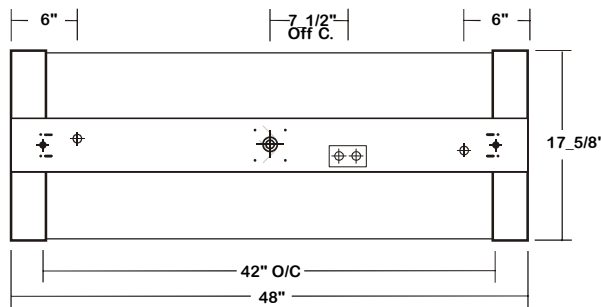

BACK PLATE

- V-HOOK
- 3/16" K.O.
- 11/16" STEM MTG. K.O.
- ⊕ 7/8" OFFSET K.O.
- ⊕ 2" K.O.