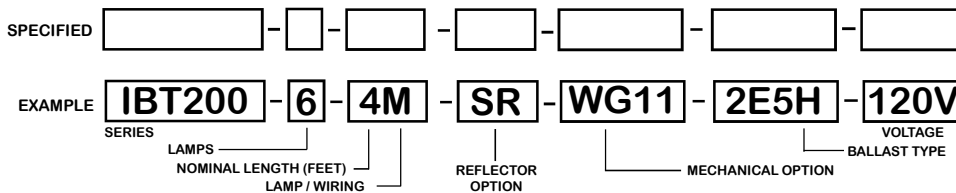

ORDERING GUIDE

NOTE: LAMP/WIRING*

M= Miniature Bi-Pin T5
R= Medium Bi-Pin T8

OPTIONS and ACCESSORIES

● BALLAST OPTIONS - Electronic Ballast T5 PAGE REF-1 E5 - Electronic Ballast T5 HO E5H - Electronic Ballast T8 E8 - Electronic High BF Ballast T8 E8IH - Electronic T5 HO Dimming Ballast E5HDM - Electronic Dimming Ballast EDM - Digital Addressable Ballast DAB	● ELECTRICAL OPTIONS - Emergency Battery Pack PAGE REF-2 * - External Line Fusing (HLR/GLR) ELF - Motion Sensor MS	● MECHANICAL OPTIONS - Damp Location DL - Wire Guard - 11 Ga. WG11 - Fixture Suspending System * - V-Hooks For Chain MTG. V-4 - Up-Light U - Die Cast Hub For 3/4" Pipe HUB
● REFLECTOR OPTIONS - Specular Aluminum Reflector, 95% SUFFIX SR - White Aluminum Reflector WR		

*See Appropriate Reference Page

SPECIFICATIONS

- **TYPE**   High bay luminaire for surface or suspended mounting. Must be spaced a minimum of 1 1/2" from ceiling when surface mounted.
- **CONSTRUCTION**   22 gauge cold rolled steel housing. Quarter turn rotary locking lampholders standard. (20 ga. C.R.S. and .040 aluminum housing available as specified)
- **REFLECTOR**   Specular aluminum reflector standard, 95% reflectance. (White aluminum reflector available)
- **WIRE GUARD**   11ga. chrome epoxy powder coated.
- **FINISH**   Baked white polyester finish, minimum reflectance 86%. (Powder coated finish available.)
- **WIRING**   120v 60Hz., 277v 60Hz., UNV (universal voltage 120v thru 277v.) or as otherwise specified. Multiple levels of switching available as specified.
- **LABELS**   U.L. Listed.

Made in the U.S.A.