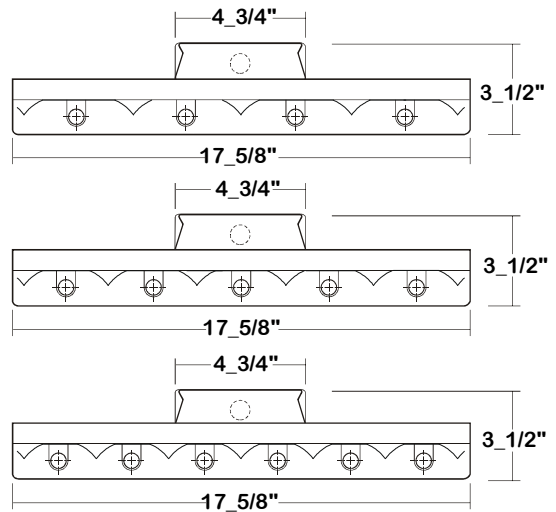

IBT200 SERIES

● ALUMINUM REFLECTOR SECURED WITH QUARTER TURN FASTENERS FOR EASE OF MAINTENANCE.

CATALOG NUMBER

	NOMINAL LENGTH	TOTAL LAMPS	LAMP TYPE
IBT200-4-4M	4'	4	T5/T5HO
IBT200-5-4M	4'	5	T5/T5HO
IBT200-6-4M	4'	6	T5/T5HO
IBT200-4-4R	4'	4	T8
IBT200-5-4R	4'	5	T8
IBT200-6-4R	4'	6	T8