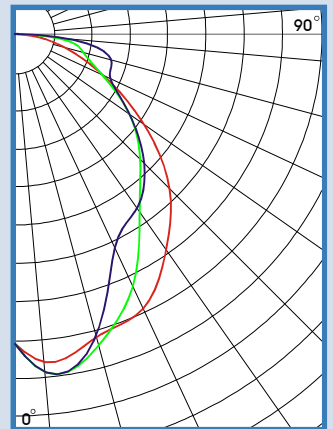

High-Bay Luminaires

IBT200

High Bay Luminaire

4,5 or 6 Lamps T8 or T5HO / 4'

FEATURES

- Miro 4 specular enhanced aluminum reflector, 95% reflectance.
- Removable wiring accessed plate.
- Stem, cable, pendant and chain mountable.
- Quarter turn rotary locking sockets.
- Baked white polyester finish.
- Electronic ballast, universal voltage. (120v / 277v, 320v/480v)

AVAILABLE WITH

- Special ballast
- Steel safety cable
- White aluminum reflector
- Motion sensor
- Wire guard
- Cord and plug

IBT200-6-4M-SR-E5H

TEST NO.=LA-T1514
LAMP TYPE=F54T5HO
NO. OF LAMP=6
LUMENS PER LAMP=5000
WATTS PER LAMP=54
BALLAST FACTOR=1
PHOTOMETRY TYPE=C