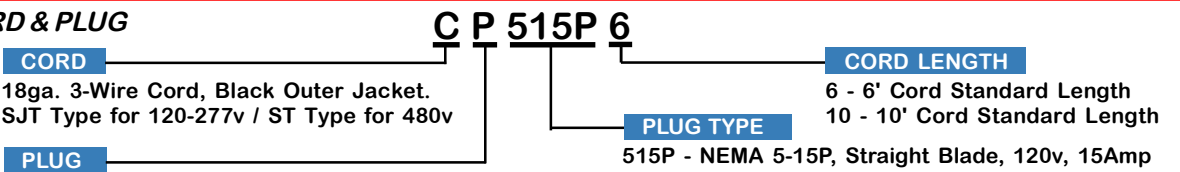

SENSORS

Note: Consult factory for sensors not shown.

FILTERS & FUSES

SUFFIX	DESCRIPTION
RIF	Shunts Radio Frequency Line Noise To Ground
ELF	External Line Fusing, 3.0 Amp Slow Blow

NIGHT LIGHT RECEPTACLE

SUFFIX	LAMP TYPE	WATTS	LUMENS	LAMP LIFE
NL9	PL7	7	400	10,000 HRS
	PL9	9	600	
NL13	PL13	13	900	

Note: Lamp not included.

CORD & PLUG

Note: Please consult factory regarding any cord and plug combinations are not shown.

CONDUIT

Note: Three conductors standard. Please consult factory regarding any conduit and conductor combinations are not shown.