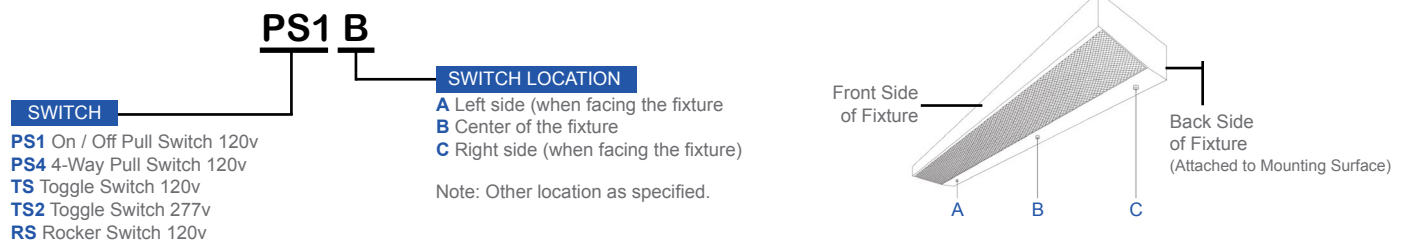

SWITCHES

Los Angeles Lighting Mfg. Co.
Headquarters
10141 Olney Street
El Monte, CA 91731
Made in the USA

Contact Us
T: 626-454-8300
F: 626-454-8399
www.lalighting.com

Due to continued product improvements and enhancements, Los Angeles Lighting Manufacturing Company reserves the right to alter specifications, dimensions, data, and/or materials without notice. Please visit our website to view the most current information.