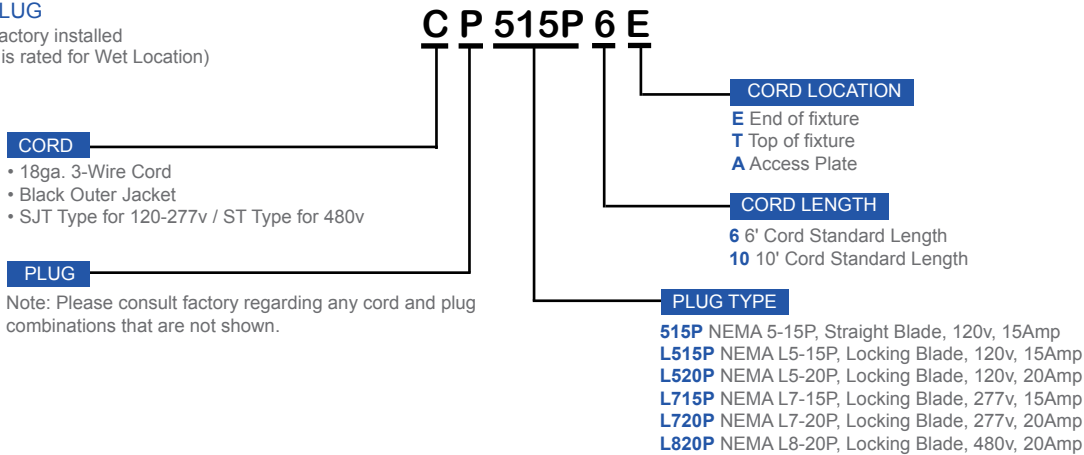

CORD & PLUG

(Cannot be factory installed when fixture is rated for Wet Location)