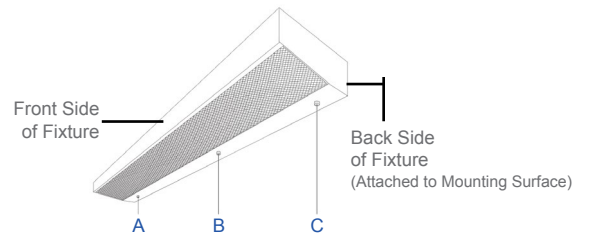

CORD & PLUG

(Cannot be factory installed when fixture is rated for Wet Location)

CONDUIT

(Cannot be factory installed when fixture is rated for Wet Location)

SWITCHES

Los Angeles Lighting Mfg. Co.
 Headquarters
 10141 Olney Street
 El Monte, CA 91731
 Made in the USA