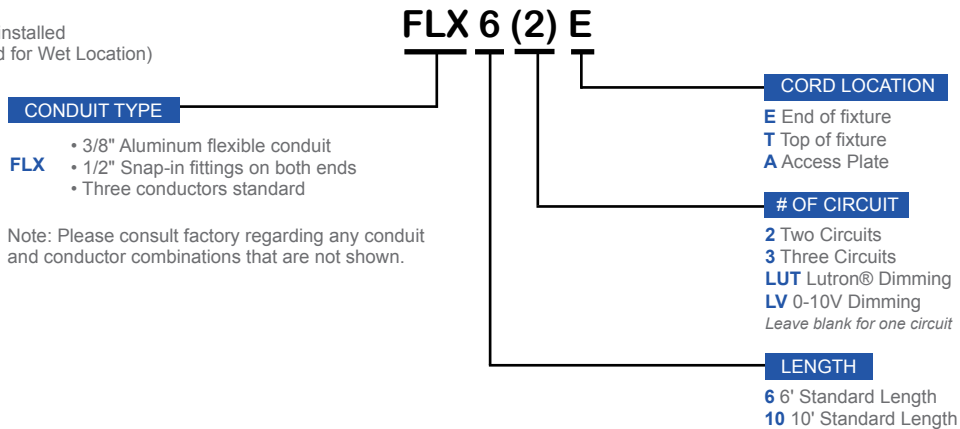

PLUG-IN BRANCH WIRING CONNECTOR SYSTEM

- For wiring lighting fixtures through fixture channel in single or multiple circuits by means of terminal disconnect plugs
- 12 ga. wire supplied
- Specific configurations for multiple circuits supplied as specified

CORD & PLUG

(Cannot be factory installed when fixture is rated for Wet Location)

CONDUIT

(Cannot be factory installed when fixture is rated for Wet Location)

SWITCHES

Los Angeles Lighting Mfg. Co.
 Headquarters
 10141 Olney Street
 El Monte, CA 91731
 Made in the USA