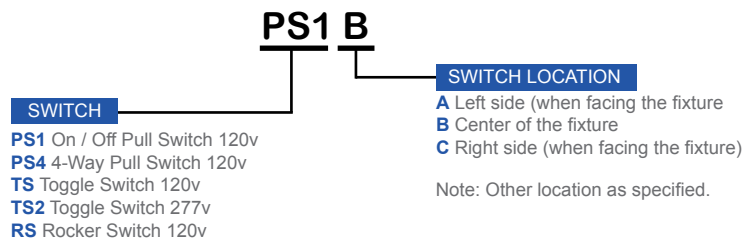

PLUG-IN BRANCH WIRING CONNECTOR SYSTEM

- For wiring lighting fixtures through fixture channel in single or multiple circuits by means of terminal disconnect plugs
- 12 ga. wire supplied
- Specific configurations for multiple circuits supplied as specified

CORD & PLUG

(Cannot be factory installed when fixture is rated for Wet Location)

CONDUIT

(Cannot be factory installed when fixture is rated for Wet Location)

SWITCHES

Los Angeles Lighting Mfg. Co.
 Headquarters
 10141 Olney Street
 El Monte, CA 91731
 Made in the USA