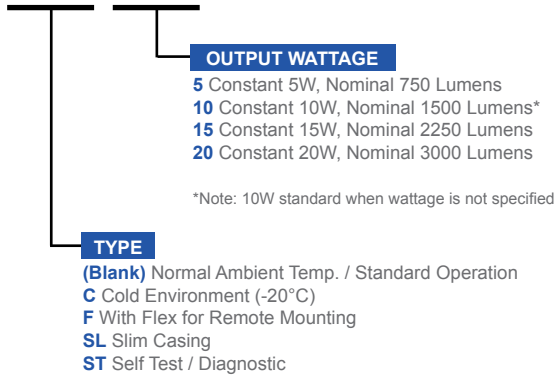

RESOURCES

ELECTRICAL OPTIONS

Please consult factory regarding any questions or inquiries about electrical options

LED EMERGENCY BATTERY PACKS (Operate for 90 minutes)

BPL