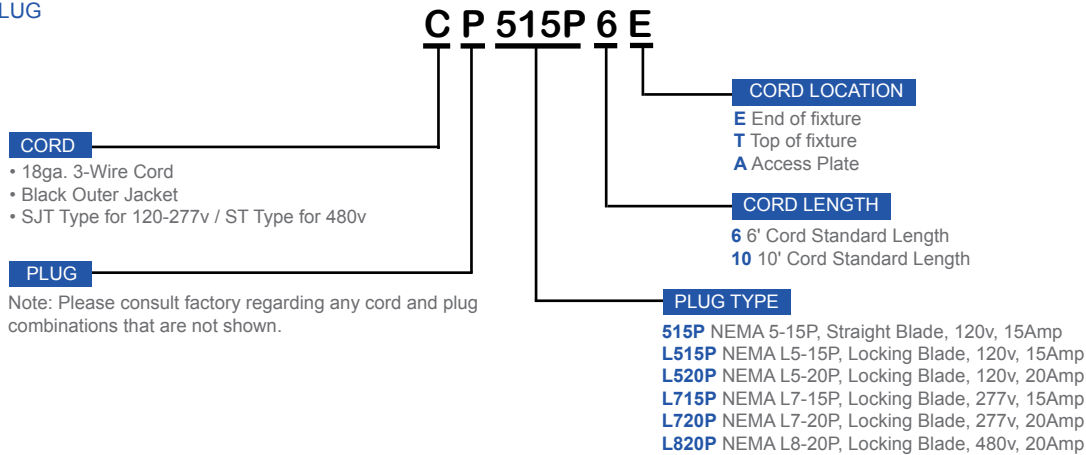

CORD & PLUG