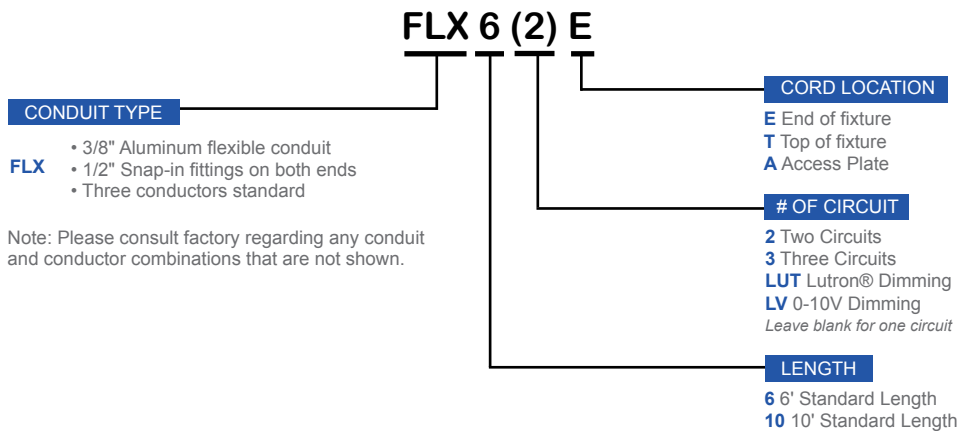

PLUG-IN BRANCH WIRING CONNECTOR SYSTEM

- For wiring lighting fixtures through fixture channel in single or multiple circuits by means of terminal disconnect plugs
- 12 ga. wire supplied
- Specific configurations for multiple circuits supplied as specified

CORD & PLUG

CONDUIT

SWITCHES

Los Angeles Lighting Mfg. Co.
Headquarters
10141 Olney Street
El Monte, CA 91731
Made in the USA

Contact Us
T: 626-454-8300
F: 626-454-8399
www.lalighting.com

Due to continued product improvements and enhancements, Los Angeles Lighting Manufacturing Company reserves the right to alter specifications, dimensions, data, and/or materials without notice. Please visit our website to view the most current information.