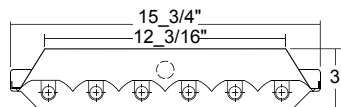

(95% Enhanced Alum. Refl./ Fully Assembled/ One Per Carton)

HBN100-4-4M-SR-4E5H-UNV (T5HO)

WG11-HBN100 11 GAUGE WIRE GUARD
F/CA-HBN100 FRAME WITH CLEAR ACRYLIC

6-Lamp Full Body High Bay

(95% Enhanced Alum. Refl./ Fully Assembled/ One Per Carton)