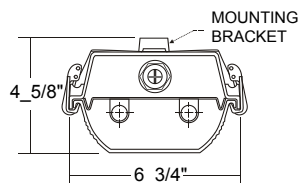

■ **Vapor Tight Wet Location (Fully Assembled / One Per Carton)**

CIT200-2-4R-DRRL-WL-2E8I-UNV IP65 / IP67 / NSF

CIT200-2-8RT-DRRL-WL-4E8I-UNV IP65 / IP67 / NSF

CIT200-2-4M-DRRL-WL-2E5H-UNV IP65 / IP67 / NSF (T5HO)

CIT200-2-8MT-DRRL-WL-4E5H-UNV IP65 / IP67 / NSF (T5HO)

CIT2/SSL4 STAINLESS STEEL LATCHES for 4' CIT200

CIT2/SSL8 STAINLESS STEEL LATCHES for 8' CIT200

CIT2/SSV STAINLESS STEEL CHAIN MOUNT V-HOOK