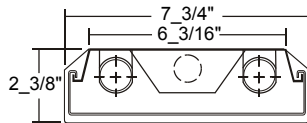

■ **Wraparound (Fully Assembled / One Per Carton)**

WAN107-2-4R-2E8I-UNV
WAN107-2-8RT-4E8I-UNV

• BP5A - 1400L Emergency Ballast