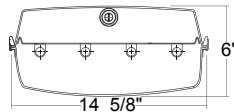

Vapor Tight Wet Location (Fully Assembled / One Per Carton)

CIT400-4-4M-DRCA-WL-4E5H-UNV IP67 / NSF (T5HO)

CIT4/SR4 95% SPECULAR REFLECTOR 4-LAMP (FIELD INSTALLED)

CIT4/SR6 95% SPECULAR REFLECTOR 6-LAMP (FIELD INSTALLED)

CIT4/VH STAINLESS STEEL V-HOOK (2/FIXTURE)

CIT4/CM CEILING MOUNT HANGER (2/FIXTURE)

CIT4/LT LENS TETHER (FIELD INSTALLED) (2/FIXTURE)