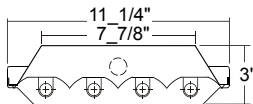

■ **4-Lamp Full Body High Bay**
(95% Enhanced Alum. Refl./ Fully Assembled/ One Per Carton)

HBN100-4-4M-SR-4E5H-UNV (T5HO)

WG11-HBN100 11 GAUGE WIRE GUARD
F/CA-HBN100 FRAME WITH CLEAR ACRYLIC