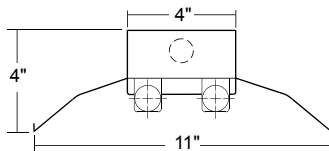

■ **Knocked Down Strip: 2-Lamp Cross Section (One Per Carton)**

KDS200-2-4R-2E8I-UNV
KDS200-2-8RT-4E8I-UNV

WG14-KDS200 WIRE GUARD (14GA) FOR KDS200 PER 4'
CMC-KDS200 12" COUPLING FOR KDS200 & KDI200

■ **Knocked Down Industrial: 2-Lamp Cross Section (One Per Carton)**