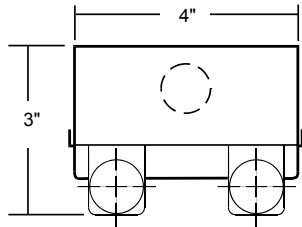

WG14-KDS100 WIRE GUARD (14GA) FOR KDS100 PER 4'

■ Knocked Down Strip: 2-Lamp Cross Section (One Per Carton)

KDS200-2-4R-2E8I-UNV
KDS200-2-8RT-4E8I-UNV
KDS200-2-4M-2E5H-UNV (T5HO)
KDS200-2-8MT-4E5H-UNV (T5HO)