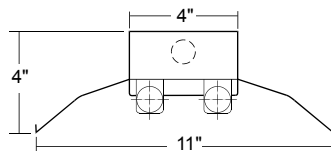

■ Knocked Down Industrial: 2-Lamp Cross Section (One Per Carton)

KDI200-2-4R-2E8I-UNV
KDI200-2-8RT-4E8I-UNV
KDI200-2-8RT-BP5A-4E8I-UNV
KDI200-2-4M-2E5H-UNV (T5HO)
KDI200-2-8MT-4E5H-UNV (T5HO)

WG14-KDI200 WIRE GUARD (14GA) FOR KDI200 PER 4'
CMC-KDI200 12" COUPLING FOR KDS200 & KDI200

• BP5A - 1400L Emergency Ballast