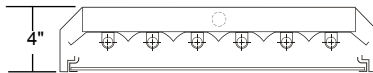

6-Lamp Premium High Bay w/ Lensed Door

(95% Enhanced Alum. Refl./ Fully Assembled/ One Per Carton)

EBY350-6-4M-SR-CA-2/4E5H-UNV (T5HO)

EBY350-6-4R-SR-CA-2/4E8IH-UNV (T8 HIGH BF)