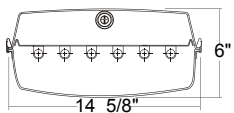

Vapor Tight Wet Location (Fully Assembled / One Per Carton)

CIT400-4-4M-DRCA-WL-4E5H-UNV IP67 / NSF (T5HO)

CIT4/SR4 95% SPECULAR REFLECTOR 4-LAMP (FIELD INSTALLED)

CIT4/SR6 95% SPECULAR REFLECTOR 6-LAMP (FIELD INSTALLED)

CIT4/VH STAINLESS STEEL V-HOOK (2/FIXTURE)

CIT4/CM CEILING MOUNT HANGER (2/FIXTURE)

CIT4/LT LENS TETHER (FIELD INSTALLED) (2/FIXTURE)