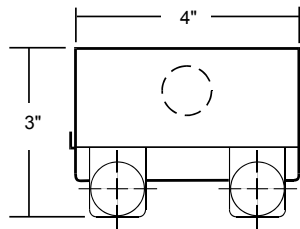

WAN107-2-4R-2E8I-UNV
WAN107-2-8RT-4E8I-UNV

• BP5A - 1400L Emergency Ballast

■ **Knocked Down Strip: 1-Lamp Cross Section (One Per Carton)**

KDS100-1-4R-1E8I-UNV
KDS100-1-8RT-2E8I-UNV

WG14-KDS100 WIRE GUARD (14GA) FOR KDS100 PER 4'