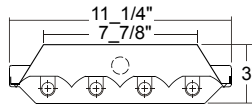

4-Lamp Full Body High Bay

(95% Enhanced Alum. Refl./ Fully Assembled/ One Per Carton)

HBN100-4-4M-SR-4E5H-UNV (T5HO)

WG11-HBN100 11 GAUGE WIRE GUARD
F/CA-HBN100 FRAME WITH CLEAR ACRYLIC