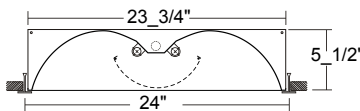

Direct / Indirect T-Bar (Fully Assembled / One Per Carton)

GIC220-2-2R-PDA-2E8I-UNV

GIC220-2-4R-PDA-2E8I-UNV

NOTE : • All "UNV" items are with generic universal voltage ballasts (120V-277V).

10141 OLNEY ST. / EL MONTE, CA 91731

Tel : 626-454-8300

Fax : 626-454-8399

<http://www.lalighting.com>