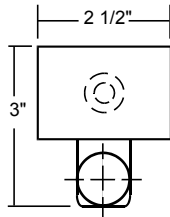

■ Knocked Down Strip: 1-Lamp Cross Section (One Per Carton)

KDS100-1-2R-1E8I-UNV
KDS100-1-4R-1E8I-UNV
KDS100-1-8RT-2E8I-UNV

WG14-KDS100 WIRE GUARD (14GA) FOR KDS100 PER 4'