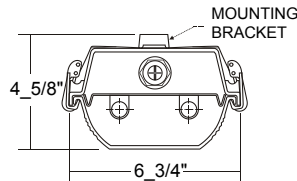

Vapor Tight Wet Location (Fully Assembled / One Per Carton)

CIT200-2-4R-DRRL-WL-2E8I-UNV IP65 / IP67 / NSF

CIT200-2-8RT-DRRL-WL-4E8I-UNV IP65 / IP67 / NSF

CIT200-2-4M-DRRL-WL-2E5H-UNV IP65 / IP67 / NSF (T5HO)

CIT200-2-8MT-DRRL-WL-4E5H-UNV IP65 / IP67 / NSF (T5HO)

CIT2/SSL4 STAINLESS STEEL LATCHES for 4' CIT200

CIT2/SSL8 STAINLESS STEEL LATCHES for 8' CIT200

CIT2/SSV STAINLESS STEEL CHAIN MOUNT V-HOOK