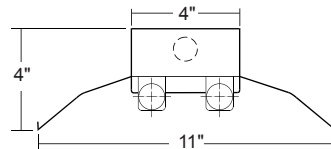

Knocked Down Industrial: 2-Lamp Cross Section (One Per Carton)

KDI200-2-4R-2E8I-UNV

KDI200-2-8RT-4E8I-UNV

KDI200-2-4M-2E5H-UNV (T5HO)

KDI200-2-8MT-4E5H-UNV (T5HO)

WG14-KDI200 WIRE GUARD (14GA) FOR KDI200 PER 4' $11.00 ea.
CMC-KDI200 12" COUPLING FOR KDS200 & KDI200 $2.00 ea.

• BP5A - 1400L Emergency Ballast

NOTE : • All "UNV" items are with generic universal voltage ballasts (120V-277V).

• Prices are subject to change without notice.

• Freight is not included.