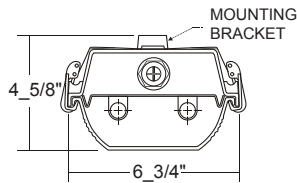

Vapor Tight Wet Location (Fully Assembled / One Per Carton)

CIT200-2-4M-DRRL-WL-2E5H-UNV IP65 / IP67 / NSF (T5HO)

CIT200-2-8MT-DRRL-WL-4E5H-UNV IP65 / IP67 / NSF (T5HO)

CIT2/SSL4 STAINLESS STEEL LATCHES for 4' CIT200 $12.00 ea.

CIT2/SSL8 STAINLESS STEEL LATCHES for 8' CIT200 $24.00 ea.

CIT2/SSV STAINLESS STEEL CHAIN MOUNT V-HOOK $1.00 set