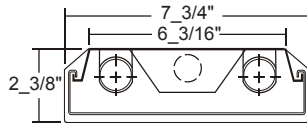

Wraparound (Fully Assembled / One Per Carton)

WAN107-2-4R-2E8I-UNV

WAN107-2-8RT-4E8I-UNV

• BP5A - 1400L Emergency Ballast