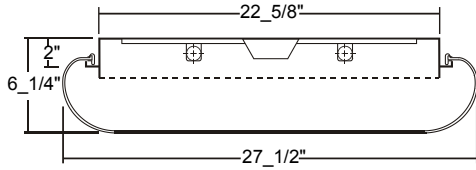

PHOTOMETRIC DATA

DES120-2-4R-CLO-E8

TEST NO.=LA-T0526
LAMP TYPE=FO32T8
NO. OF LAMP=2
LUMENS PER LAMP=2900
WATTS PER LAMP=32
BALLAST FACTOR=1
PHOTOMETRY TYPE=C

CANDLEPOWER

ANGLE	END	45	CROSS
0	1369	1369	1369
5	1344	1390	1331
15	1276	1276	1262
25	1180	1230	1226
35	1058	1083	1085
45	866	899	919
55	678	718	742
65	466	496	536
75	237	288	309
85	97	132	160
90	42	79	109
95	36	61	88
105	28	49	66
115	23	35	53
125	16	28	36
135	13	21	29
145	10	14	20
155	7	11	11
165	10	9	9
175	12	8	8
180	6	6	6

ZONAL LUMEN SUMMARY

DEGREES	LUMENS	% LAMP	% FIXTURE
0-30	1054	18.2	25.1
0-40	1731	29.8	41.2
0-60	3065	52.8	73.0
0-90	3985	68.7	94.9
90-120	159	2.7	3.8
90-150	208	3.6	5.0
90-180	216	3.7	5.1
0-180	4201	72.4	100.0

Lumen Output = 4201 lumens
Luminaire Efficiency = 72.4%

SPACING CRITERION

ALONG	ACROSS
1.22	1.25

This space is intentionally left blank.

This space is intentionally left blank.

This space is intentionally left blank.