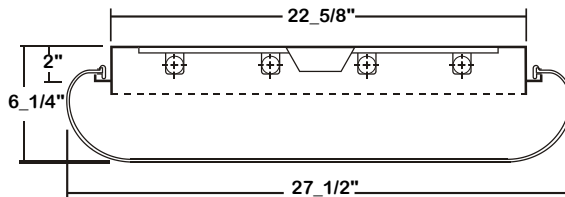

DES100 SERIES

Dropped Opal Diffuser Soft Contour

CROSS SECTION