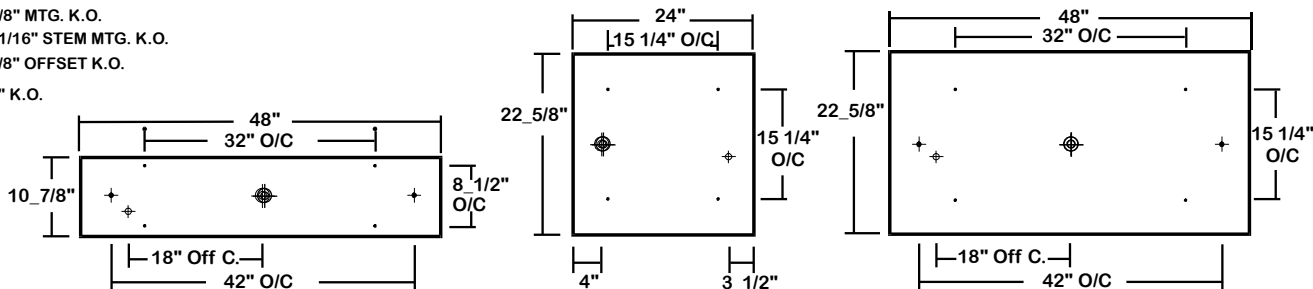

BACK PLATE

- 3/8" MTG. K.O.
- 11/16" STEM MTG. K.O.
- ⊕ 7/8" OFFSET K.O.
- ⊕ 2" K.O.

CATALOG NUMBER

	NOMINAL WIDTH X LENGTH	TOTAL LAMPS		NOMINAL WIDTH X LENGTH	TOTAL LAMPS
DES110-1-4R-CLO	1' X 4'	1	DES120-2-4R-CLO	2' X 4'	2
DES110-2-4R-CLO	1' X 4'	2	DES120-3-4R-CLO	2' X 4'	3
DES120-2-2R-CLO	2' X 2'	2	DES120-4-4R-CLO	2' X 4'	4
DES120-2-2RU1-CLO	2' X 2'	2			
DES120-2-2RU6-CLO	2' X 2'	2