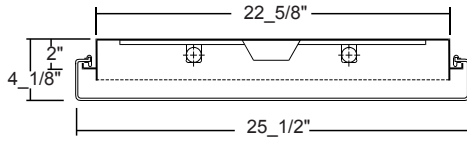

PHOTOMETRIC DATA

DES120-2-4R-FLD-E8

TEST NO.=LA-T0451
LAMP TYPE=FO32T8
NO. OF LAMP=2
LUMENS PER LAMP=2900
WATTS PER LAMP=32
BALLAST FACTOR=1
PHOTOMETRY TYPE=C

CANDLEPOWER

ANGLE	END	45	CROSS
0	1458	1458	1458
5	1415	1398	1418
15	1346	1363	1360
25	1246	1284	1266
35	1095	1124	1157
45	918	942	969
55	709	743	756
65	483	502	531
75	247	275	295
85	85	105	123
90	31	50	65
95	24	43	55
105	22	34	45
115	17	29	39
125	14	23	30
135	13	17	22
145	9	14	16
155	5	7	11
165	3	3	4
175	0	1	2
180	0	0	0

ZONAL LUMEN SUMMARY

DEGREES	LUMENS	% LAMP	% FIXTURE
0-30	1107	19.1	26.0
0-40	1814	31.3	42.7
0-60	3206	55.3	75.4
0-90	4094	70.6	96.3
90-120	111	1.9	2.6
90-150	153	2.6	3.6
90-180	158	2.7	3.7
0-180	4252	73.3	100.0

Lumen Output = 4252 lumens
Luminaire Efficiency = 73.3%

SPACING CRITERION

ALONG	ACROSS
1.19	1.24

This space is intentionally left blank.

This space is intentionally left blank.

This space is intentionally left blank.