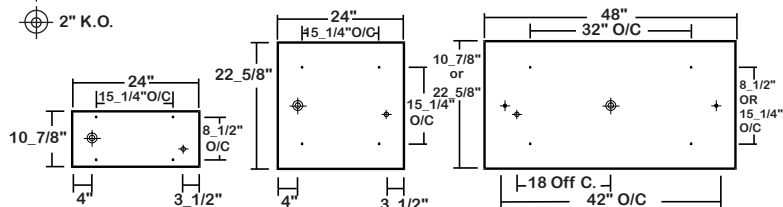

### CATALOG NUMBER

	NOMINAL WIDTH X LENGTH	TOTAL LAMPS		NOMINAL WIDTH X LENGTH	TOTAL LAMPS
DES110-2-2R-FLD	1' X 2'	2		DES120-4-4R-FLD	2' X 4'
DES110-2-4R-FLD	1' X 4'	2			
DES120-2-2R-FLD	2' X 2'	2			
DES120-2-2RU1-FLD	2' X 2'	2			
DES120-2-2RU6-FLD	2' X 2'	2			
DES120-2-4R-FLD	2' X 4'	2			
DES120-3-4R-FLD	2' X 4'	3			