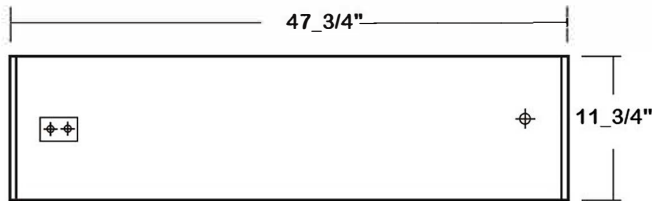

RECESSED

GIC110 SERIES

Direct / Indirect T-Bar Luminaire

- Center Basket Direct / Indirect Recessed Mounted T-Bar Luminaire
- Center Perforated Light Shields with Polyethylene Trims
- Easy Access to Electrical Components
- Removable Wiring Access Plate
- High Reflectance, Low Gloss Matte White Finish
- Suitable for Damp Locations
- Available with:
Fluorescent, LED and LED T8 (Internally Driven)

**GIC110 SERIES - LED T8
Center Basket 1x4**

CROSS SECTION

BACK PLATE

ACCESS PLATE 7/8" K.O.

CATALOG NUMBER

	NOMINAL WIDTH X LENGTH	TOTAL MODULES
GIC110-1-4Lx	1' x 4'	1
GIC110-2-4Lx	1' x 4'	2

**TS2 - LED Luminaire
On/Off Safety Switch**