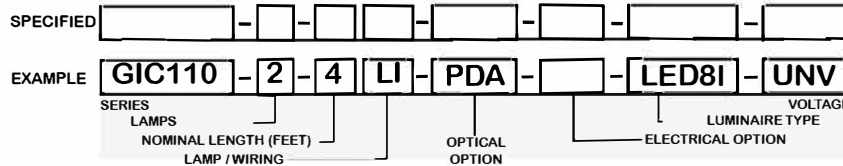

ORDERING GUIDE

LAMP / WIRING

LI = LED T8 internal driver light tube.
Both ends powered.
Shunted sockets used.

LR = LED T8 internal driver light tube.
Single end powered.
Non-shunted sockets used.

OPTIONS AND ACCESSORIES