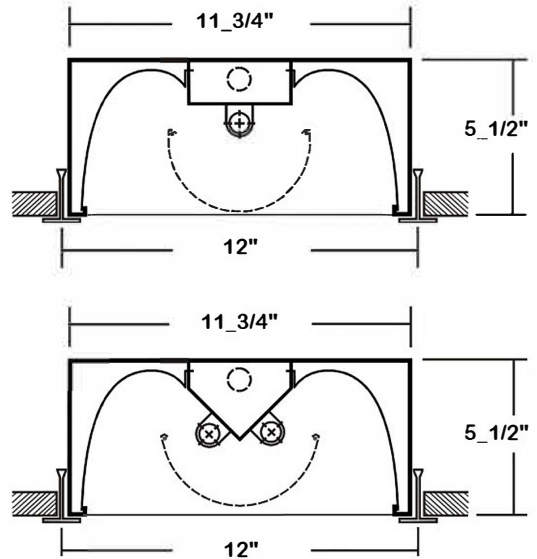

RECESSED

GIC110 SERIES

Direct / Indirect T-Bar Luminaire

- Center Basket Direct / Indirect Recessed Mounted T-Bar Luminaire
- Center Perforated Light Shields with Polyethylene Trims
- Easy Access to Electrical Components
- Removable Wiring Access Plate
- High Reflectance, Low Gloss Matte White Finish
- Suitable for Damp Locations
- Available with:
Fluorescent, LED and LED T8 (Internally Driven)

**GIC110 SERIES - LED T8
Center Basket 1x4**

CROSS SECTION

BACK PLATE

ACCESS PLATE 7/8" K.O.

CATALOG NUMBER

	NOMINAL WIDTH X LENGTH	TOTAL MODULES
GIC110-1-4Lx	1' x 4'	1
GIC110-2-4Lx	1' x 4'	2

**TS2 - LED Luminaire
On/Off Safety Switch**

- Easily accessible on exterior of wire way.
- Allows individual fixture to be switched ON/OFF during re-lamping or Maintenance.
- Prevents damage to lamp and electrical shock during lamping and re-lamping.
- Allows safe entry to wire way channel where power connector can be disconnected for maintenance to fixture.