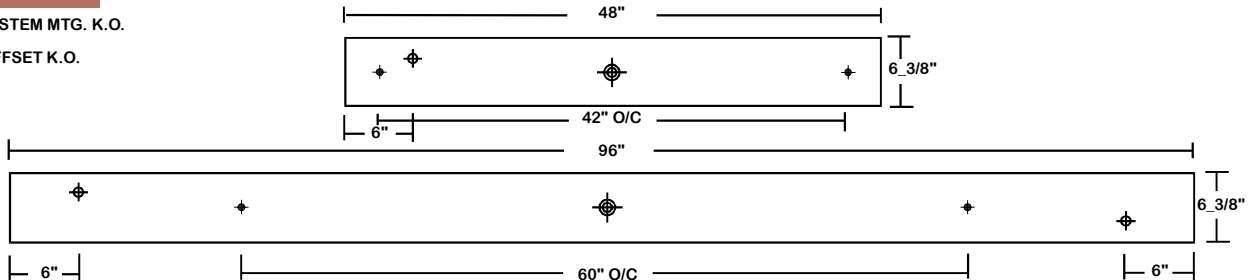

INDUSTRIAL

IND300 SERIES

13½" Wide Reflector Industrial Luminaire

- 13½" Wide Reflector Industrial Luminaire
- 22 Ga. Cold Rolled Steel Housing
- Baked White Polyester Finish
- Screw-On End Caps
- Reflector Secured by Quarter turn Fasteners
- Suitable for Damp Locations
- Available with:
 - Fluorescent, LED and LED T8 (Internally Driven)
 - Up-Light
 - 95% Enhanced Specular Aluminum Reflector
 - Emergency Battery Pack
 - Switch
 - 14 Ga. Wire Guard

IND300 SERIES - LED T8

CROSS SECTION

BACK PLATE

- ◆ 11/16" STEM MTG. K.O.
- ⊕ 7/8" OFFSET K.O.
- ⊕ 2" K.O.

CATALOG NUMBER

	NOMINAL LENGTH	TOTAL MODULES
IND300-2-4Lx	4'	2
IND300-2-8LxT	8'	4
IND300-3-4Lx	4'	3
IND300-3-8LxT	8'	6

ORDERING GUIDE

LAMP / WIRING

LI = LED T8 internal driver light tube.
Both ends powered.
Shunted sockets used.

LR = LED T8 internal driver light tube.
Single end powered.
Non-shunted sockets used.

OPTIONS AND ACCESSORIES