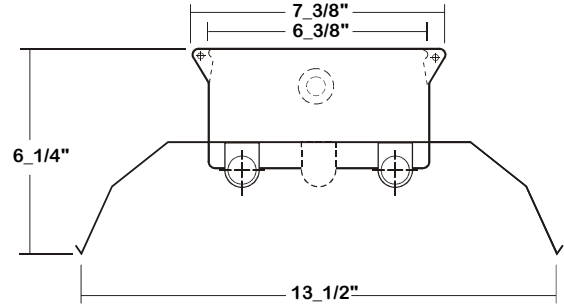

INDUSTRIAL

IND300 SERIES

13½" Wide Reflector Industrial Luminaire

- 13½" Wide Reflector Industrial Luminaire
- 22 Ga. Cold Rolled Steel Housing
- Baked White Polyester Finish
- Screw-On End Caps
- Reflector Secured by Quarter turn Fasteners
- Suitable for Damp Locations
- Available with:
 - Fluorescent, LED and LED T8 (Internally Driven)
 - Up-Light
 - 95% Enhanced Specular Aluminum Reflector
 - Emergency Battery Pack
 - Switch
 - 14 Ga. Wire Guard

IND300 SERIES - LED T8

CROSS SECTION

BACK PLATE

- ◆ 11/16" STEM MTG. K.O.
- ⊕ 7/8" OFFSET K.O.
- ⊕ 2" K.O.

CATALOG NUMBER

	NOMINAL LENGTH	TOTAL MODULES
IND300-2-4Lx	4'	2
IND300-2-8LxT	8'	4
IND300-3-4Lx	4'	3
IND300-3-8LxT	8'	6

ORDERING GUIDE

LAMP / WIRING

LI = LED T8 internal driver light tube.
Both ends powered.
Shunted sockets used.

LR = LED T8 internal driver light tube.
Single end powered.
Non-shunted sockets used.

OPTIONS AND ACCESSORIES