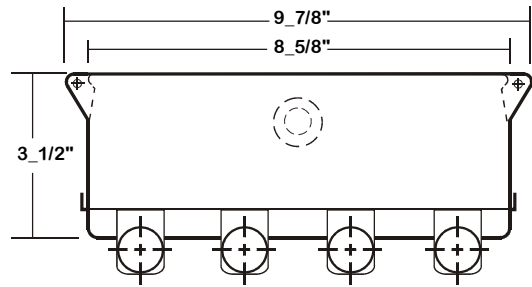

STR400 SERIES - LED T8

CROSS SECTION

BACK PLATE

- ⊕ 11/16" STEM MTG. K.O.
- ⊕ 7/8" OFFSET K.O.
- ⊕ 2" K.O.

CATALOG NUMBER

	NOMINAL LENGTH	TOTAL MODULES		NOMINAL LENGTH	TOTAL MODULES
STR400-2-2Lx	2'	2	STR400-3-8LxT	8'	6
STR400-2-4Lx	4'	2	STR400-4-2Lx	2'	4
STR400-2-8LxT	8'	4	STR400-4-4Lx	4'	4
STR400-3-2Lx	2'	3	STR400-4-8LxT	8'	8
STR400-3-4Lx	4'	3			