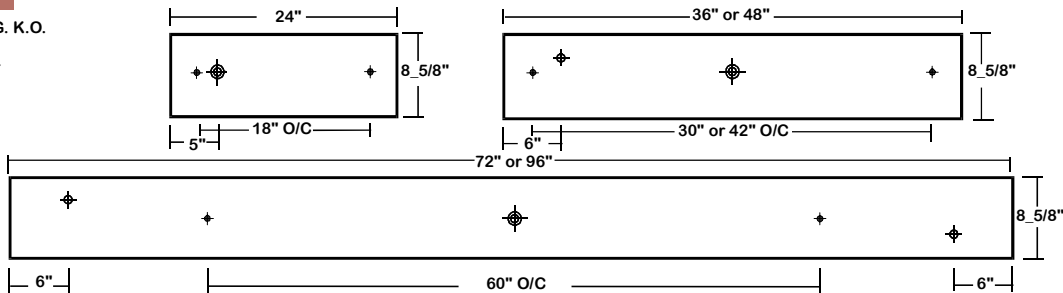

OPEN COMMERCIAL

STR400 SERIES 9" Wide Strip Luminaire

- 9" Wide Strip Luminaire
- 22 Ga. Cold Rolled Steel Housing
- Baked White Polyester Finish
- Screw-On End Caps
- Cover Secured by Two Quarter turn Fasteners
- Suitable for Damp Locations
- Available with:
 - Fluorescent, LED and LED T8 (Internally Driven)
 - Low Density
 - Emergency Battery Pack
 - Switch
 - 14 Ga. Wire Guard
 - 12" Coupling For Row Mounting

STR400 SERIES - LED T8

CROSS SECTION

BACK PLATE

- ⊕ 11/16" STEM MTG. K.O.
- ⊕ 7/8" OFFSET K.O.
- ⊕ 2" K.O.

CATALOG NUMBER

	NOMINAL LENGTH	TOTAL MODULES		NOMINAL LENGTH	TOTAL MODULES
STR400-2-2Lx	2'	2	STR400-3-8LxT	8'	6
STR400-2-4Lx	4'	2	STR400-4-2Lx	2'	4
STR400-2-8LxT	8'	4	STR400-4-4Lx	4'	4
STR400-3-2Lx	2'	3	STR400-4-8LxT	8'	8
STR400-3-4Lx	4'	3			

ORDERING GUIDE

LAMP / WIRING

LI = LED T8 internal driver light tube.
Both ends powered.
Shunted sockets used.

LR = LED T8 internal driver light tube.
Single end powered.
Non-shunted sockets used.

OPTIONS AND ACCESSORIES