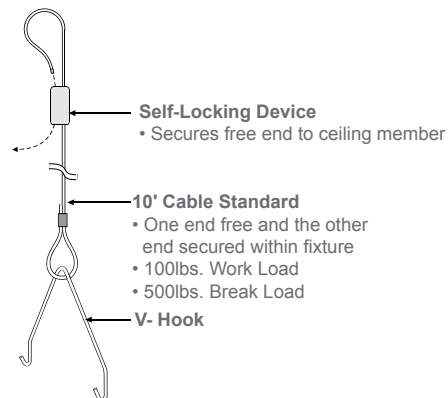

V4CS10

- V-Hook / Cable Suspension System
- Cable set with V4 hooks