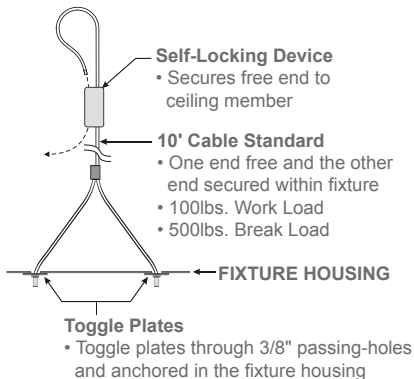

ACCESSORIES

V4

- 4" Leg Height V-Hook
- Two (2) per fixture

CMC-245

- Chain mount coupling with Lift-Up tabs for installation of V-Hooks when chain mounted
- Baked white enamel finish

WG14-STR200

- 14 ga. Wire Guard
- Chrome epoxy powder coated finish

YTCS10

- Y-Toggle-End / Cable Suspension System