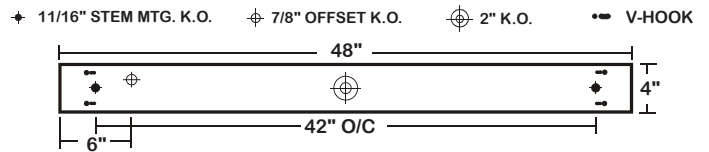

STRIP LIGHT

LED

STR220 (4FT)

SERIES (2' AND 8' AVAILABLE)
4" WIDE OPEN STRIP CHANNEL LUMINAIRE

DATE	
JOB	

WWW.LALIGHTING.COM
626-454-8300

SURFACE / SUSPENSION MOUNTED LED LUMINAIRE

DIMENSIONS