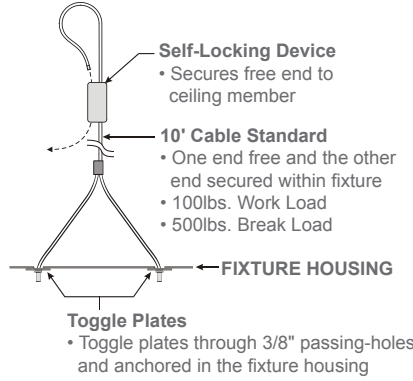

ACCESSORIES

V4

- 4" Leg Height V-Hook
- Two (2) per fixture

CMC-245

- Chain mount coupling with Lift-Up tabs for installation of V-Hooks when chain mounted
- Baked white enamel finish

WG14-STR200

- 14 ga. Wire Guard
- Chrome epoxy powder coated finish

YTCS10

- Y-Toggle-End / Cable Suspension System