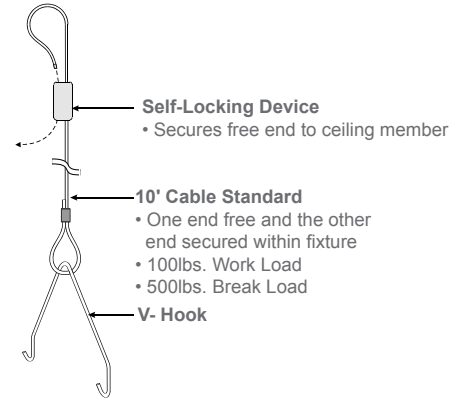

V4CS10

- V-Hook / Cable Suspension System
- Cable set with V4 hooks

Los Angeles Lighting Mfg. Co.
Contact Us
T: 626-454-8300 10141 Olney Street
F: 626-454-8399 El Monte, CA 91731
www.lalighting.com Made in the USA

Due to continued product improvements and enhancements, Los Angeles Lighting Manufacturing Company reserves the right to alter specifications, dimensions, data, and/or materials without notice. Please visit our website to view the most current information.

© 2022 LOS ANGELES LIGHTING MANUFACTURING CO. ALL RIGHTS RESERVED.

Revised: 07/11/23

MADE IN THE USA
BAA Compliant