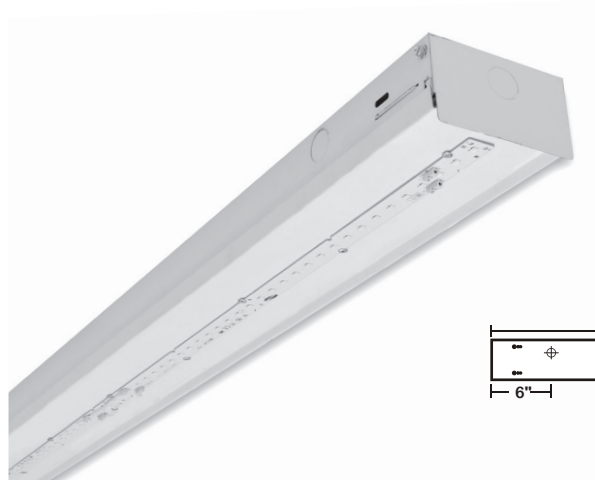

STRIP LIGHT

LED

STR220 (8FT)

SERIES (2' AND 4' AVAILABLE)
4" WIDE OPEN STRIP CHANNEL LUMINAIRE

DATE	
JOB	

WWW.LALIGHTING.COM
626-454-8300

SURFACE / SUSPENSION MOUNTED LED LUMINAIRE

DIMENSIONS

SPECIFICATIONS

CONSTRUCTION

- 22 ga. cold rolled steel housing
- End plates fastened to housing by sheet metal screws to assure rigidity

FINISH

- Baked white polyester finish / minimum reflectance 86%

ELECTRICAL