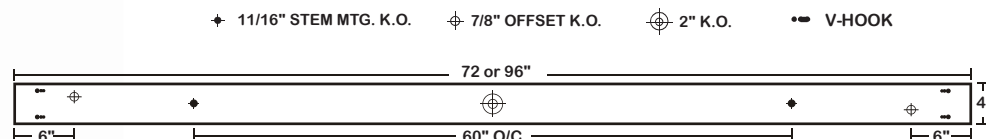

STRIP LIGHT

LED

STR220 (8FT)

SERIES (2' AND 4' AVAILABLE)
4" WIDE OPEN STRIP CHANNEL LUMINAIRE

DATE	
JOB	

WWW.LALIGHTING.COM
626-454-8300

SURFACE / SUSPENSION MOUNTED LED LUMINAIRE

DIMENSIONS