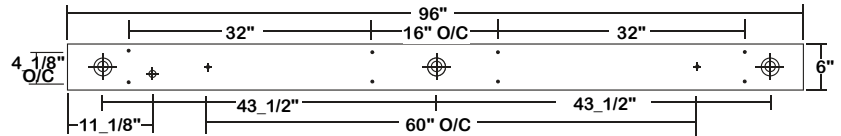

### DIMENSIONS

Ceiling Opening  
X - 6\_1/2" x 96\_1/2"

Overall Width By Length  
Y - 8" x 98\_1/2"

- 3/8" K.O. • 11/16" STEM MTG. K.O. • 7/8" OFFSET K.O. • 2" K.O.