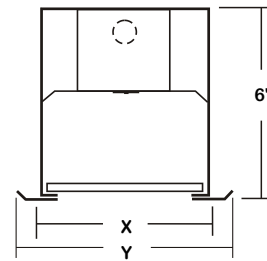

### DIMENSIONS

Ceiling Opening  
X - 6\_1/2" x 96\_1/2"

Overall Width By Length  
Y - 8" x 98\_1/2"

- 3/8" K.O. • 11/16" STEM MTG. K.O. • 7/8" OFFSET K.O. • 2" K.O.