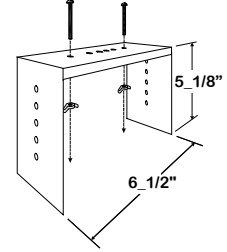

OPTICAL OPTIONS

STANDARD LENSES FOR FFF106

PA	Clear Prismatic Acrylic, No Thickness Specified, Female Prisms 3/16 Square Base
FFWA	Flat Frosted White Acrylic
FPA2	Frosted Prismatic Acrylic, Nom. 0.125 OA Thickness, Female Prisms 3/16 Square Base

ACCESSORIES

HS-6_1/2

- Hanger Yokes
- Compatible with all types of recessed flanged fixtures
- 1/4 - 20 x 3" machine screws locate into knockout on back of fixture housing
- Two (2) per fixture

Los Angeles Lighting Mfg. Co.
Contact Us
T: 626-454-8300 10141 Olney Street
F: 626-454-8399 El Monte, CA 91731
www.lalighting.com Made in the USA

Due to continued product improvements and enhancements, Los Angeles Lighting Manufacturing Company reserves the right to alter specifications, dimensions, data, and/or materials without notice. Please visit our website to view the most current information.

© 2022 LOS ANGELES LIGHTING MANUFACTURING CO. ALL RIGHTS RESERVED.

Revised: 03/19/24