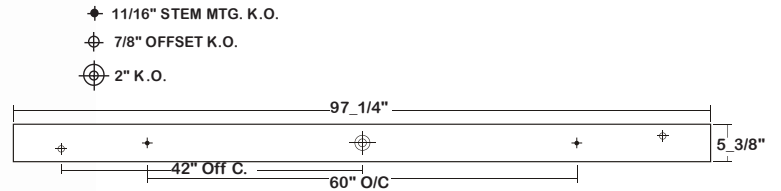

SECURITY LED

WSE 100 (8FT) SERIES (2' AND 4' AVAILABLE)

HIGH IMPACT WRAPAROUND SECURITY LUMINAIRE

DATE	
JOB	

WWW.LALIGHTING.COM
626-454-8300

SURFACE / CEILING / WALL MOUNTED SECURITY LED LUMINAIRE

DIMENSIONS

APPLICATIONS

- Security, Vandal Resistant Areas, Commercial

FEATURES

- 0-10V dimming driver standard
- Supports California Title 24 compliance

OPTIONS

- Full customization available upon request
- Additional lumen packages and color temperatures available
- Wireless control options available
- Custom colors available
- Variety of lenses available
- Emergency battery pack available
- Tunable white available (2700K-6500K)

SPECIFICATIONS

CONSTRUCTION

- 20 ga. cold rolled steel welded housing
- Spot welded seams and corners
- Lens secured by 2 tamper resistant screws

FINISH

- Baked white powder coated finish / welded and painted after fabrication / minimum reflectance 90%

OPTICAL

- High impact clear prismatic acrylic lens (nominal 0.125) standard

ELECTRICAL

- High efficiency drivers coupled with long-life LEDs
- Service life greater than 50,000 hours (L70)
- Universal voltage 120V through 277V (347V / 480V available)
- Power Factor (PF) ≥ 0.9
- Total Harmonic Distortion (THD) $\leq 20\%$

LISTING

- UL USA and Canada listed / suitable for damp locations

WARRANTY

- 5-Year limited warranty standard. 10-Year limited warranty also available

Los Angeles Lighting Mfg. Co.
Contact Us
T: 626-454-8300 10141 Olney Street
F: 626-454-8399 El Monte, CA 91731
www.lalighting.com Made in the USA

Due to continued product improvements and enhancements, Los Angeles Lighting Manufacturing Company reserves the right to alter specifications, dimensions, data, and/or materials without notice. Please visit our website to view the most current information.

© 2022 LOS ANGELES LIGHTING MANUFACTURING CO. ALL RIGHTS RESERVED.

Revised: 07/14/23