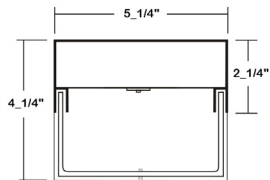

© 2022 LOS ANGELES LIGHTING MANUFACTURING CO. ALL RIGHTS RESERVED.

Revised: 07/14/23

MADE IN THE USA
BAA Compliant

PHOTOMETRIC DATA - WSE100 SERIES

WSE100-8-8L-DRP2-DRDM-UNV-1/840

TEST NO.=LA-T3183
 LED TYPE=48 LED MODULE
 NO. OF MODULE=4
 SYSTEM WATT (W)=65.1
 CRI ≥ 80
 L70(Hrs.) ≥ 50,000
 PHOTOMETRY TYPE=C