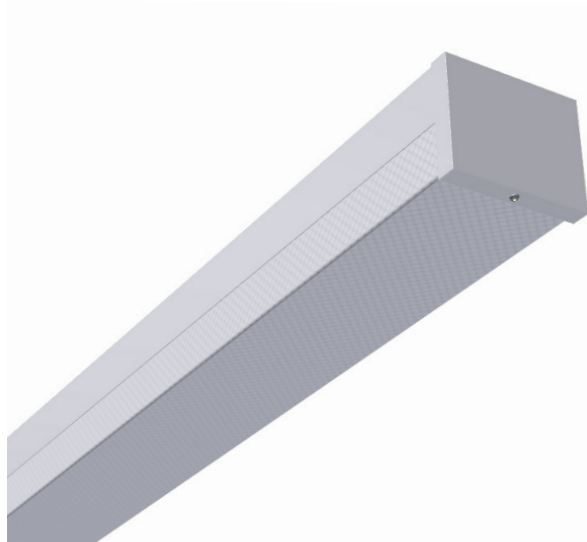

SECURITY LED

WSE 100 (8FT) SERIES (2' AND 4' AVAILABLE)

HIGH IMPACT WRAPAROUND SECURITY LUMINAIRE

DATE	
JOB	

WWW.LALIGHTING.COM
626-454-8300

SURFACE / CEILING / WALL MOUNTED SECURITY LED LUMINAIRE

DIMENSIONS

APPLICATIONS

- Security, Vandal Resistant Areas, Commercial

FEATURES

- 0-10V dimming driver standard
- Supports California Title 24 compliance

OPTIONS

- Full customization available upon request
- Additional lumen packages and color temperatures available
- Wireless control options available
- Custom colors available
- Variety of lenses available
- Emergency battery pack available
- Tunable white available (2700K-6500K)

SPECIFICATIONS

CONSTRUCTION

- 20 ga. cold rolled steel welded housing
- Spot welded seams and corners
- Lens secured by 2 tamper resistant screws

FINISH

- Baked white powder coated finish / welded and painted after fabrication / minimum reflectance 90%

OPTICAL

- High impact clear prismatic acrylic lens (nominal 0.125) standard

ELECTRICAL

- High efficiency drivers coupled with long-life LEDs
- Service life greater than 50,000 hours (L70)
- Universal voltage 120V through 277V (347V / 480V available)
- Power Factor (PF) ≥ 0.9
- Total Harmonic Distortion (THD) $\leq 20\%$

LISTING

- UL USA and Canada listed / suitable for damp locations

WARRANTY

- 5-Year limited warranty standard. 10-Year limited warranty also available

Los Angeles Lighting Mfg. Co.
Contact Us
T: 626-454-8300 10141 Olney Street
F: 626-454-8399 El Monte, CA 91731
www.lalighting.com Made in the USA

Due to continued product improvements and enhancements, Los Angeles Lighting Manufacturing Company reserves the right to alter specifications, dimensions, data, and/or materials without notice. Please visit our website to view the most current information.

© 2022 LOS ANGELES LIGHTING MANUFACTURING CO. ALL RIGHTS RESERVED.

Revised: 07/14/23