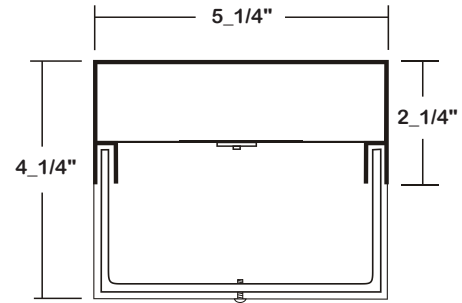

SECURITY LED

WSE 100 (8FT) SERIES (2' AND 4' AVAILABLE)

HIGH IMPACT WRAPAROUND SECURITY LUMINAIRE

DATE	
JOB	

WWW.LALIGHTING.COM
626-454-8300

SURFACE / CEILING / WALL MOUNTED SECURITY LED LUMINAIRE

DIMENSIONS

APPLICATIONS

- Security, Vandal Resistant Areas, Commercial

FEATURES

- 0-10V dimming driver standard
- Supports California Title 24 compliance

OPTIONS

- Full customization available upon request
- Additional lumen packages and color temperatures available
- Wireless control options available
- Custom colors available
- Variety of lenses available
- Emergency battery pack available
- Tunable white available (2700K-6500K)

SPECIFICATIONS

CONSTRUCTION

- 20 ga. cold rolled steel welded housing
- Spot welded seams and corners
- Lens secured by 2 tamper resistant screws

FINISH

- Baked white powder coated finish / welded and painted after fabrication / minimum reflectance 90%

OPTICAL

- High impact clear prismatic acrylic lens (nominal 0.125) standard

ELECTRICAL

- High efficiency drivers coupled with long-life LEDs
- Service life greater than 50,000 hours (L70)
- Universal voltage 120V through 277V (347V / 480V available)
- Power Factor (PF) ≥ 0.9
- Total Harmonic Distortion (THD) $\leq 20\%$

LISTING

- UL USA and Canada listed / suitable for damp locations

WARRANTY

- 5-Year limited warranty standard. 10-Year limited warranty also available

Los Angeles Lighting Mfg. Co.
Contact Us
T: 626-454-8300 10141 Olney Street
F: 626-454-8399 El Monte, CA 91731
www.lalighting.com Made in the USA

Due to continued product improvements and enhancements, Los Angeles Lighting Manufacturing Company reserves the right to alter specifications, dimensions, data, and/or materials without notice. Please visit our website to view the most current information.

© 2022 LOS ANGELES LIGHTING MANUFACTURING CO. ALL RIGHTS RESERVED.

Revised: 07/14/23