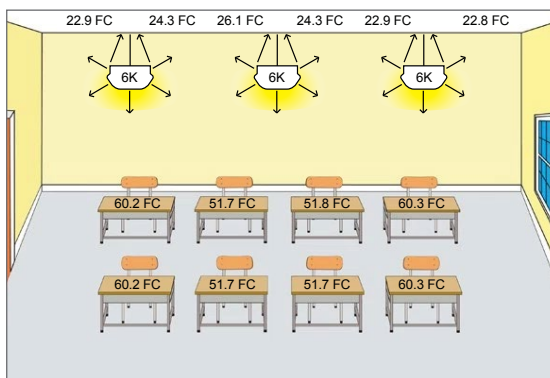

MOUNTING

Suspension / Surface Mounted

Wall Mounted

DIMENSIONS

SAMPLE APPLICATIONS

Aisle Lighting / Retail / Grocery Store
Suspension / Surface Mounted

Corridor / Hallway
Suspension / Surface Mounted

Stairwell
Wall Mounted

Revised 05-24-17

CLASSROOM / OFFICE BAY

SUSPENSION / SURFACE MOUNTED

VED360-6-8L-FRA-1DRDM-UNV-2/840

LED Input Watts = 434 W
Fluorescent Input Watts = 1,008 W

- Room Size = 30'x30'
- Reflectance = 80/50/20
- Fixture Length = 8'
- Ceiling Height = 9'
- Mounting Height = 8'
- Number of Fixtures = 9 (3x3)
- Lumens Per Fixture = 6000 LM