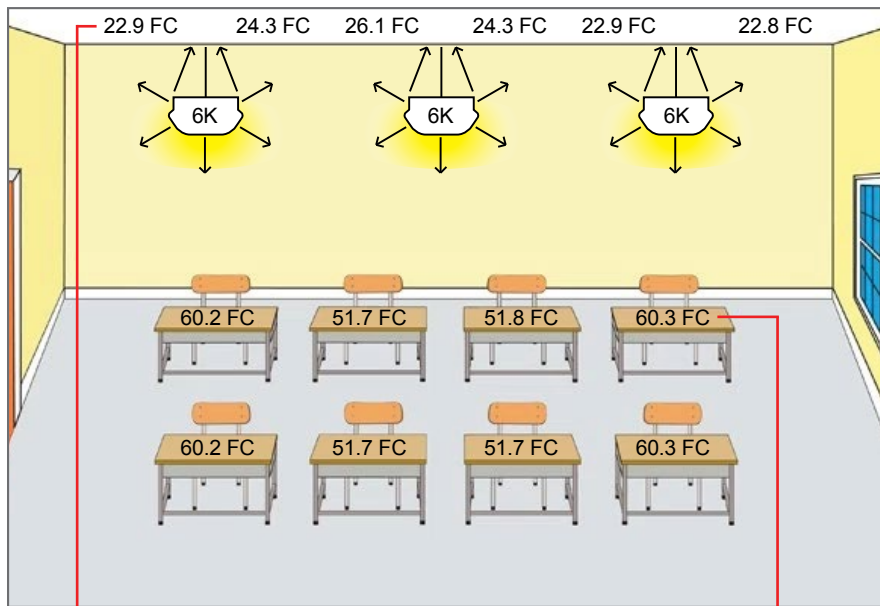

Revised 05-24-17

CLASSROOM / OFFICE BAY

SUSPENSION / SURFACE MOUNTED

VED360-6-8L-FRA-1DRDM-UNV-2/840

LED Input Watts = 434 W
Fluorescent Input Watts = 1,008 W

- Room Size = 30'x30'
- Reflectance = 80/50/20
- Fixture Length = 8'
- Ceiling Height = 9'
- Mounting Height = 8'
- Number of Fixtures = 9 (3x3)
- Lumens Per Fixture = 6000 LM