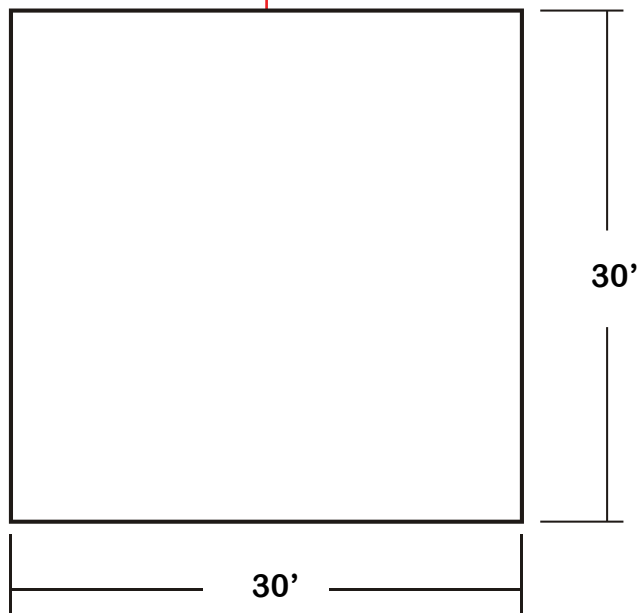

Ceiling Surface

Los Angeles Lighting Mfg. Co.

Headquarters
10141 Olney Street
El Monte, CA 91731
Made in the USA

Contact Us
T: 626-454-8300
F: 626-454-8399
www.lalighting.com

Due to continued product improvements and enhancements, Los Angeles Lighting Manufacturing Company reserves the right to alter specifications, dimensions, data, and/or materials without notice. Please visit our website to view the most current information.

Revised 05-24-17