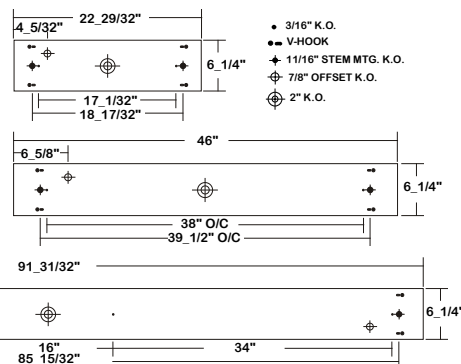

DIMENSIONS