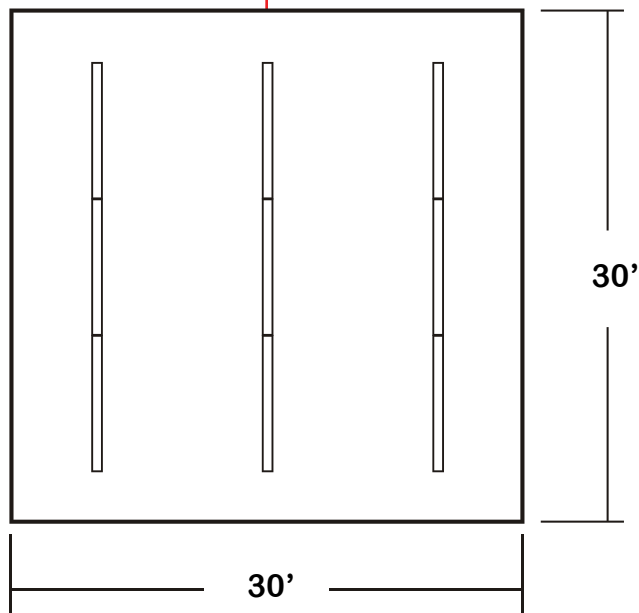

Desk Top Surface

Los Angeles Lighting Mfg. Co.

Headquarters
10141 Olney Street
El Monte, CA 91731
Made in the USA

Contact Us
T: 626-454-8300
F: 626-454-8399
www.lalighting.com

Due to continued product improvements and enhancements, Los Angeles Lighting Manufacturing Company reserves the right to alter specifications, dimensions, data, and/or materials without notice. Please visit our website to view the most current information.

Revised 05-24-17