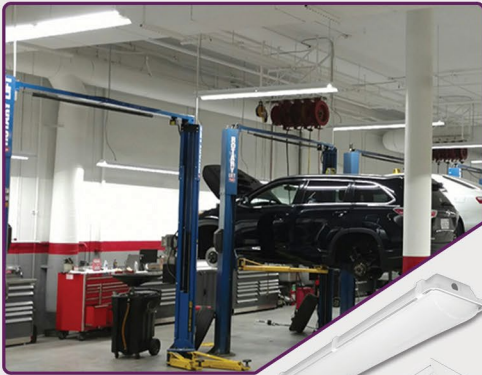

AUTO DEALERSHIPS

LED LIGHTING COLLECTION

A M E R I C A N Q U A L I T Y S I N C E 1 9 8 8

CIT200
ANG100
WCP200

View more Service Bay fixtures

GDC320
GIC220
WAN107

View more Lounge fixtures

GIC220
GDC320
GPA520

View more Office fixtures

GHL320
EBY150

View more Auto Showroom fixtures

GBL220
MBL220
FBL220

View more Auto Showroom fixtures

Bring the L.A. Lighting Community to your building with our hand-picked, quality LED lighting packages suited for your project.