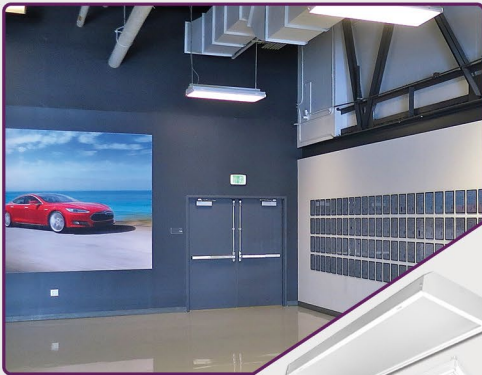

AUTO DEALERSHIPS

LED LIGHTING COLLECTION

A M E R I C A N Q U A L I T Y S I N C E 1 9 8 8

CIT200
ANG100
WCP200

View more Service Bay fixtures

GDC320
GIC220
WAN107

View more Lounge fixtures

GIC220
GDC320
GPA520

View more Office fixtures

GHL320
EBY150

View more Auto Showroom fixtures

GBL220
MBL220
FBL220

View more Auto Showroom fixtures

Bring the L.A. Lighting Community to your building with our hand-picked, quality LED lighting packages suited for your project.