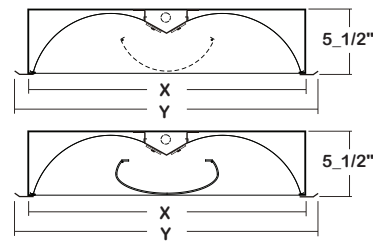

RECESSED LED

FIG 120 (2X4) SERIES (2X2 AVAILABLE)

TRIM FLANGED INDIRECT / DIRECT ILLUMINATED CENTER BASKET LUMINAIRE

DATE	
JOB	

WWW.LALIGHTING.COM
626-454-8300

RECESSED MOUNTED LED LUMINAIRE

DIMENSIONS

Ceiling Open X = 24 1/2" x 48 1/2"
Overall Width By Length Y = 26" x 50"

Ceiling Open X = 24 1/2" x 48 1/2"
 Overall Width By Length Y = 26" x 50"

CANDLEPOWER

ANGLE	END	45	CROSS
0	880	880	880
5	898	945	879
15	892	873	891
25	815	837	831
35	724	739	753
45	619	642	666
55	486	518	549
65	360	381	382
75	223	212	218
85	83	77	78
90	4	6	6
95	0	0	0
105	0	0	0
115	0	0	0
125	0	0	0
135	0	0	0
145	0	0	0
155	0	0	0
165	0	0	0
175	0	0	0
180	0	0	0