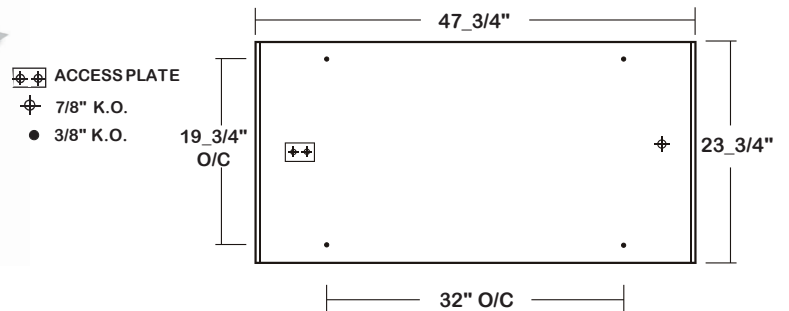

RECESSED LED

FIG 120 (2X4) SERIES (2X2 AVAILABLE)

TRIM FLANGED INDIRECT / DIRECT ILLUMINATED CENTER BASKET LUMINAIRE

DATE	
JOB	

WWW.LALIGHTING.COM
626-454-8300

RECESSED MOUNTED LED LUMINAIRE

DIMENSIONS

Ceiling Open X = 24 1/2" x 48 1/2"
Overall Width By Length Y = 26" x 50"

Ceiling Open X = 24 1/2" x 48 1/2"
 Overall Width By Length Y = 26" x 50"

CANDLEPOWER

ANGLE	END	45	CROSS
0	880	880	880
5	898	945	879
15	892	873	891
25	815	837	831
35	724	739	753
45	619	642	666
55	486	518	549
65	360	381	382
75	223	212	218
85	83	77	78
90	4	6	6
95	0	0	0
105	0	0	0
115	0	0	0
125	0	0	0
135	0	0	0
145	0	0	0
155	0	0	0
165	0	0	0
175	0	0	0
180	0	0	0