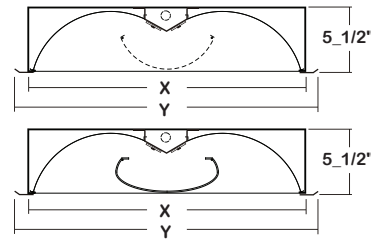

RECESSED LED

FIC 120 (2X4) SERIES (2X2 AVAILABLE)

TRIM FLANGED INDIRECT / DIRECT ILLUMINATED CENTER BASKET LUMINAIRE

DATE	
JOB	

WWW.LALIGHTING.COM
626-454-8300

RECESSED MOUNTED LED LUMINAIRE

DIMENSIONS

Ceiling Open X = 24 1/2" x 48 1/2"
Overall Width By Length Y = 26" x 50"

Ceiling Open X = 24 1/2" x 48 1/2"
 Overall Width By Length Y = 26" x 50"

CANDLEPOWER

ANGLE	END	45	CROSS
0	880	880	880
5	898	945	879
15	892	873	891
25	815	837	831
35	724	739	753
45	619	642	666
55	486	518	549
65	360	381	382
75	223	212	218
85	83	77	78
90	4	6	6
95	0	0	0
105	0	0	0
115	0	0	0
125	0	0	0
135	0	0	0
145	0	0	0
155	0	0	0
165	0	0	0
175	0	0	0
180	0	0	0