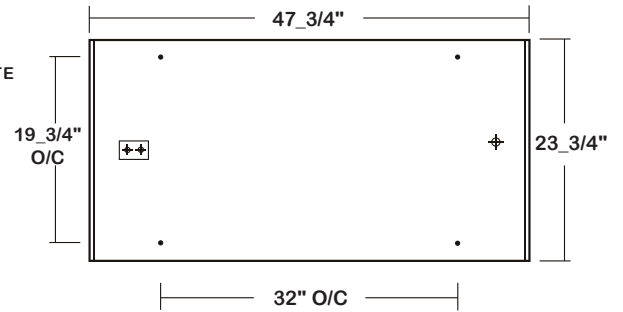

ACCESS PLATE

- ⊕ 7/8" K.O.
- 3/8" K.O.

APPLICATIONS

- Commercial, Office, Classroom

FEATURES

- 0-10V dimming driver standard
- Supports California Title 24 compliance

OPTIONS

- Continuous row mounting available upon request
- Full customization available upon request
- Additional lumen packages and color temperatures available
- Wireless control options available
- Emergency battery pack available
- Hanger yokes available
- Tunable white available (2700K-6500K)

SPECIFICATIONS

CONSTRUCTION

- 22 ga. cold rolled steel housing (20 ga. housing available as specified)
- 18 ga. trim flange

FINISH

- Baked white polyester finish (powder coated finish available) / minimum reflectance 86%
- Trim flange: baked white powder coated finish
- Reflectors: high reflectance low gloss matte white finish

OPTICAL

- Perforated center-mount steel / white acrylic overlay with polyethylene protective trim standard
- Frosted acrylic / linear pattern available

ELECTRICAL

- High efficiency drivers coupled with long-life LEDs
- Service life tested at 50,000-134,000 hours (L70)
- Universal voltage 120V through 277V (347V / 480V available)
- Power Factor (PF) ≥ 0.9
- Total Harmonic Distortion (THD) ≤ 20%

LISTING

- UL USA and Canada listed / suitable for damp locations

WARRANTY

- 5-Year limited warranty standard. 10-Year limited warranty also available

Los Angeles Lighting Mfg. Co.

Contact Us
T: 626-454-8300 10141 Olney Street
F: 626-454-8399 El Monte, CA 91731
www.lalighting.com Made in the USA

Due to continued product improvements and enhancements, Los Angeles Lighting Manufacturing Company reserves the right to alter specifications, dimensions, data, and/or materials without notice. Please visit our website to view the most current information.

© 2022 LOS ANGELES LIGHTING MANUFACTURING CO. ALL RIGHTS RESERVED.

MADE IN THE USA
BABA/BAA Compliant

Revised: 06/25/25