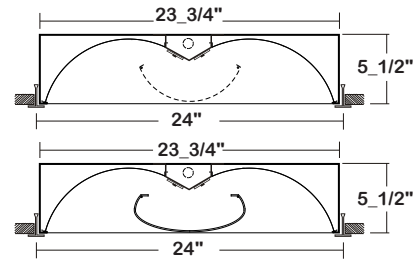

RECESSED LED

GIC 120 (2X4) SERIES (2X2 AVAILABLE)

INDIRECT / DIRECT ILLUMINATED CENTER BASKET GRID LUMINAIRE

DATE	
JOB	

WWW.LALIGHTING.COM
626-454-8300

RECESSED MOUNTED LED LUMINAIRE

DIMENSIONS

ACCESS PLATE
7/8" K.O.

CANDLEPOWER

ANGLE	END	45	CROSS
0	880	880	880
5	898	945	879
15	892	873	891
25	815	837	831
35	724	739	753
45	619	642	666
55	486	518	549
65	360	381	382
75	223	212	218
85	83	77	78
90	4	6	6
95	0	0	0
105	0	0	0
115	0	0	0
125	0	0	0
135	0	0	0
145	0	0	0
155	0	0	0
165	0	0	0
175	0	0	0
180	0	0	0