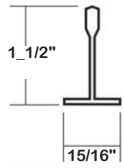

RECESSED LED

GIC 120 (2X4) SERIES (2X2 AVAILABLE)

INDIRECT / DIRECT ILLUMINATED CENTER BASKET GRID LUMINAIRE

DATE	
JOB	

WWW.LALIGHTING.COM
626-454-8300

RECESSED MOUNTED LED LUMINAIRE

DIMENSIONS

ACCESS PLATE
7/8" K.O.