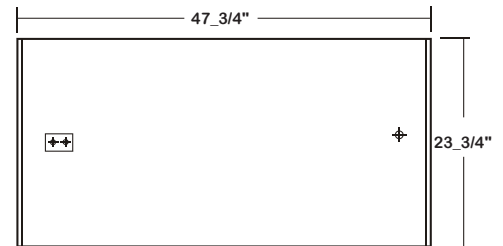

RECESSED LED

GIC 120 (2X4) SERIES (2X2 AVAILABLE)

INDIRECT / DIRECT ILLUMINATED CENTER BASKET GRID LUMINAIRE

DATE	
JOB	

WWW.LALIGHTING.COM
626-454-8300

RECESSED MOUNTED LED LUMINAIRE

DIMENSIONS

ACCESS PLATE
7/8" K.O.