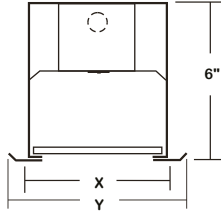

Ceiling Opening
 X - 6_1/2" x 48_1/2"

Overall Width By Length
 Y - 8" x 50_1/2"

CANDLEPOWER

ANGLE	END	45	CROSS
0°	1998	1998	1998
5°	2015	2004	1995
15°	1991	1880	1768
25°	1797	1506	1333
35°	1338	1075	976
45°	760	642	581
55°	329	301	266
65°	116	111	100
75°	33.3	30.5	27.6
85°	4.4	3.5	3.5
90°	0.2	0.1	0.1
95°	0	0	0
105°	0	0	0
115°	0	0	0
125°	0	0	0
135°	0	0	0
145°	0	0	0
155°	0	0	0
165°	0	0	0
175°	0	0	0
180°	0	0	0