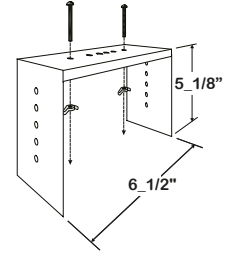

ACCESSORIES

HS-6_1/2

- Hanger Yokes
- Compatible with all types of recessed flanged fixtures
- 1/4 - 20 x 3" machine screws locate into knockout on back of fixture housing
- Two (2) per fixture

Los Angeles Lighting Mfg. Co.
 Contact Us
 T: 626-454-8300 10141 Olney Street
 F: 626-454-8399 El Monte, CA 91731
 www.lalighting.com Made in the USA