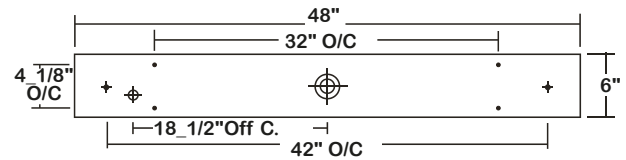

Overall Width By Length
Y - 8" x 50_1/2"

- 3/8" K.O. • 11/16" STEM MTG. K.O. • 7/8" OFFSET K.O. • 2" K.O.

APPLICATIONS

- Commercial, Office

FEATURES

- 0-10V dimming driver standard (See *DRIVER OPTIONS* for other dimming types)
- Supports California Title 24 compliance