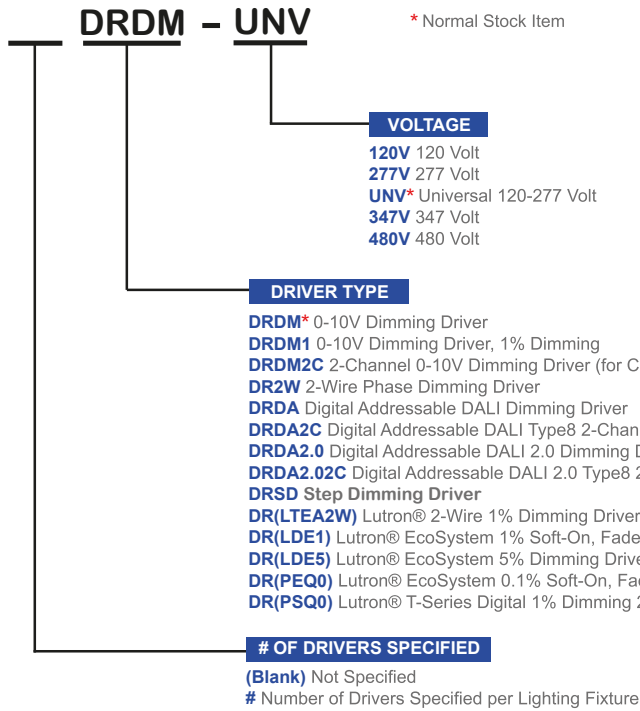

S3054-N300 - EnOcean® Navigan NWC 300U – Commissioning Tool

- Navigan Wireless Commissioner is used to configure EnOcean controllers & sensors
- It can be used to define link tables, change parameters/settings, and to edit & store projects
- Configuration settings can be saved and cloned to enable quick configuration
- Connectivity is through the NWC 300U USB Stick

EOSWU-W-EO - EnOcean® Occupancy Sensor – Wall Mount

- Wireless wall mounted occupancy sensor
- Solar powered - no batteries needed (coin battery operated in low light conditions)
- PIR motion sensor with both wide angle (50') and long range (100') options
- Mounting height: 6-8 feet

EOSCU-W-EO - EnOcean® Occupancy Sensor – Ceiling Mount

- Wireless ceiling mounted occupancy sensor
- Solar powered - no batteries needed (coin battery operated in low light conditions)
- PIR motion sensor with 360 degree viewing angle lens (34' diameter)
- Mounting height: 7-10 feet

ELLSU-W-EO - EnOcean® Light Level Sensor – Ceiling Mount

- Light Level sensor that measures and reports the level of available natural light
- Solar powered - no batteries needed (coin battery operated in low light conditions)
- Enables implementation of daylight harvesting control systems
- Mounting position: At the ceiling, close to ambient light source

DRIVER OPTIONS

PLEASE CONSULT FACTORY TO SEE IF YOUR SELECTED DRIVER OPTION WORKS WITH THIS FIXTURE.