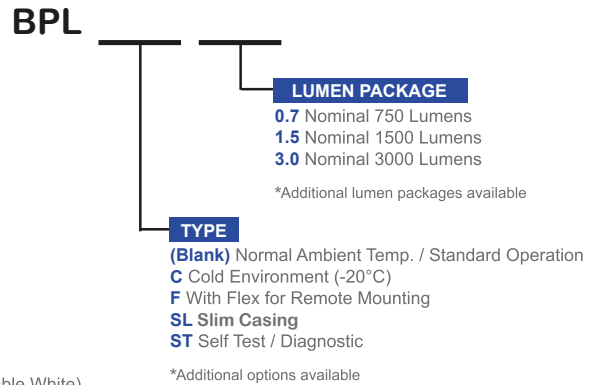

BATTERY PACK OPTIONS

PLEASE CONSULT FACTORY TO SEE IF YOUR SELECTED BATTERY PACK OPTION WORKS WITH THIS FIXTURE.

Los Angeles Lighting Mfg. Co.

Contact Us
T: 626-454-8300 10141 Olney Street
F: 626-454-8399 El Monte, CA 91731
www.lalighting.com Made in the USA

Due to continued product improvements and enhancements, Los Angeles Lighting Manufacturing Company reserves the right to alter specifications, dimensions, data, and/or materials without notice. Please visit our website to view the most current information.

© 2022 LOS ANGELES LIGHTING MANUFACTURING CO. ALL RIGHTS RESERVED.

Revised: 03/19/24

MADE IN THE USA
BAA Compliant