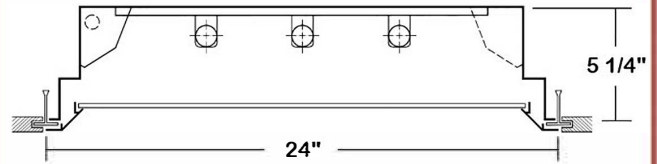

GCT620 SERIES - LED T8 2x4

CROSS SECTION