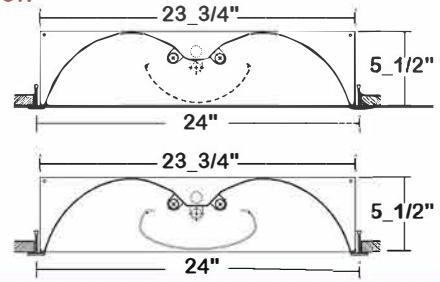

RECESSED

GIC220 SERIES

Direct / Indirect T-Bar Luminaire

- Center Basket Direct / Indirect Recessed Mounted T-Bar Luminaire
- Center Perforated Light Shields with Polyethylene Trims
- Easy Access to Electrical Components
- Removable Wiring Access Plate
- High Reflectance, Low Gloss Matte White Finish
- Suitable for Damp Locations
- Available with:
 - Fluorescent, LED and LED T8 (Internally Driven)
 - Curve Contour Acrylic Lens

GIC220 SERIES - LED T8 Center Basket 2x2 & 2x4

CROSS SECTION

BACK PLATE

- ACCESS PLATE
- 7/8" K.O.

CATALOG NUMBER

	NOMINAL WIDTH X LENGTH	TOTAL MODULES		NOMINAL WIDTH X LENGTH	TOTAL MODULES
GIC220-1-2Lx	2' x 2'	1	GIC220-1-4Lx	2' x 4'	1
GIC220-2-2Lx	2' x 2'	2	GIC220-2-4Lx	2' x 4'	2
GIC220-3-2Lx	2' x 2'	3	GIC220-3-4Lx	2' x 4'	3

ORDERING GUIDE

LAMP / WIRING

LI = LED T8 internal driver light tube.
Both ends powered.
Shunted sockets used.

LR = LED T8 internal driver light tube.
Single end powered.
Non-shunted sockets used.

OPTIONS AND ACCESSORIES