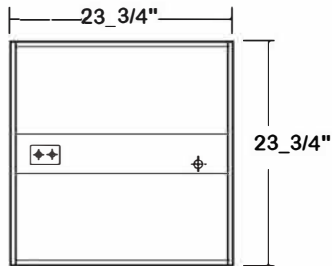

GIC220 SERIES - LED T8 Center Basket 2x2 & 2x4

CROSS SECTION

BACK PLATE

- ACCESS PLATE
- 7/8" K.O.

CATALOG NUMBER

	NOMINAL WIDTH X LENGTH	TOTAL MODULES		NOMINAL WIDTH X LENGTH	TOTAL MODULES
GIC220-1-2Lx	2' x 2'	1	GIC220-1-4Lx	2' x 4'	1
GIC220-2-2Lx	2' x 2'	2	GIC220-2-4Lx	2' x 4'	2
GIC220-3-2Lx	2' x 2'	3	GIC220-3-4Lx	2' x 4'	3