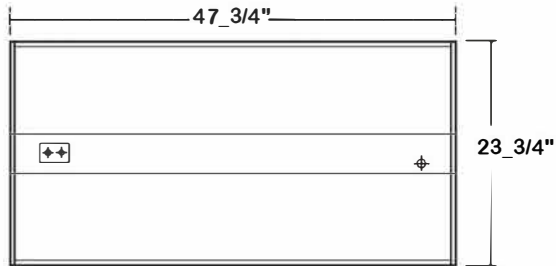

RECESSED

GIC220 SERIES

Direct / Indirect T-Bar Luminaire

- Center Basket Direct / Indirect Recessed Mounted T-Bar Luminaire
- Center Perforated Light Shields with Polyethylene Trims
- Easy Access to Electrical Components
- Removable Wiring Access Plate
- High Reflectance, Low Gloss Matte White Finish
- Suitable for Damp Locations
- Available with:
 - Fluorescent, LED and LED T8 (Internally Driven)
 - Curve Contour Acrylic Lens

GIC220 SERIES - LED T8 Center Basket 2x2 & 2x4

CROSS SECTION

BACK PLATE

- ACCESS PLATE
- 7/8" K.O.

CATALOG NUMBER

	NOMINAL WIDTH X LENGTH	TOTAL MODULES		NOMINAL WIDTH X LENGTH	TOTAL MODULES
GIC220-1-2Lx	2' x 2'	1	GIC220-1-4Lx	2' x 4'	1
GIC220-2-2Lx	2' x 2'	2	GIC220-2-4Lx	2' x 4'	2
GIC220-3-2Lx	2' x 2'	3	GIC220-3-4Lx	2' x 4'	3