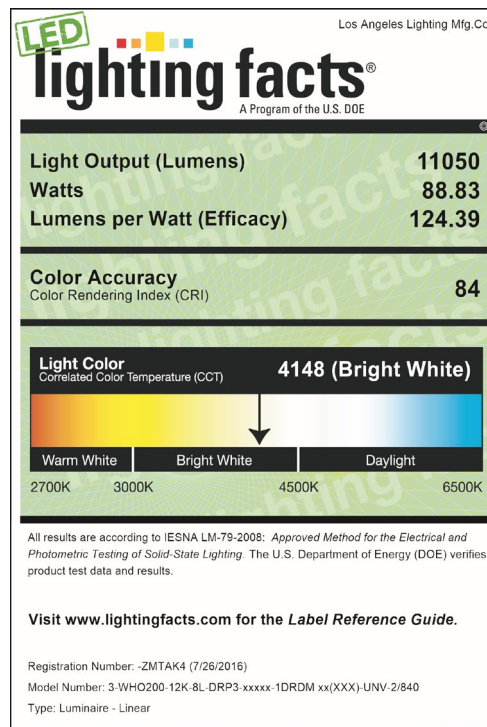

SYSTEM DATA

NOMINAL SIZE	LED LUMEN PACKAGE	OPTICAL OPTION	CRI / CCT	DELIVERED LUMENS	SYSTEM WATTS	LUMINAIRE EFFICACY	FLUORESCENT EQUIVALENT	IES FILES
8'	6000 lm **	DRP3	840	6028 lm	42.7 W	141.3 lm/W	3-F32T8	*
	8000 lm **	DRP3		8185 lm	59.8 W	136.9 lm/W	4-F32T8, 2-F54T5HO	*
	12000 lm *	DRP3		11050 lm	88.8 W	124.4 lm/W	6-F32T8	*

Additional lumen packages and color temperatures available.

Due to constant updates on this product, please visit the [DLC QPL Website](#) for the most accurate system data and information.

*

DLC part numbers:

LED lighting facts

3-WHO200-8K-8L-DRP3-1DRDM-UNV-2/840

- 8000 Lumen System
- L70 performance at 148,000 hours
- L90 performance at 42,000 hours

3-WHO200-12K-8L-DRP3-1DRDM-UNV-2/840

- 12000 Lumen System
- L70 performance at 148,000 hours
- L90 performance at 42,000 hours