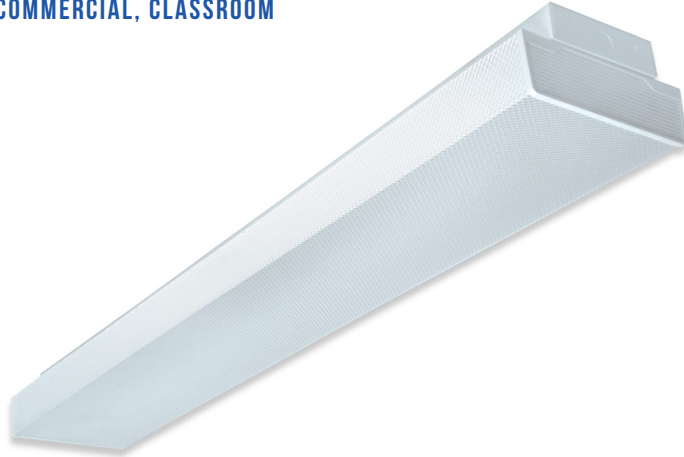

WRAPAROUND

WHO200 (8FT) SERIES (4' AVAILABLE)

HIGH IMPACT WRAPAROUND LUMINAIRE

DATE	
JOB	

WWW.LALIGHTING.COM
626-454-8300

APPLICATIONS

COMMERCIAL, CLASSROOM

SPECIFICATIONS

FEATURES

- Surface / suspension mounted LED luminaire
- 0-10V dimming driver standard (other dimming types available)
- Controls and sensors available
- Wireless control options (Lutron, EnOcean, ZigBee, etc.)
- Supports California Title 24 compliance
- Suitable for damp locations
- Additional lumen packages and color temperatures available
- Full customization available upon request

CONSTRUCTION

- 22 ga. cold rolled steel welded housing
- Canopy suspension system available

OPTICAL

- High impact clear prismatic acrylic lens (minimum 0.125 thickness)
- Lens secured by spring loaded barrel latches