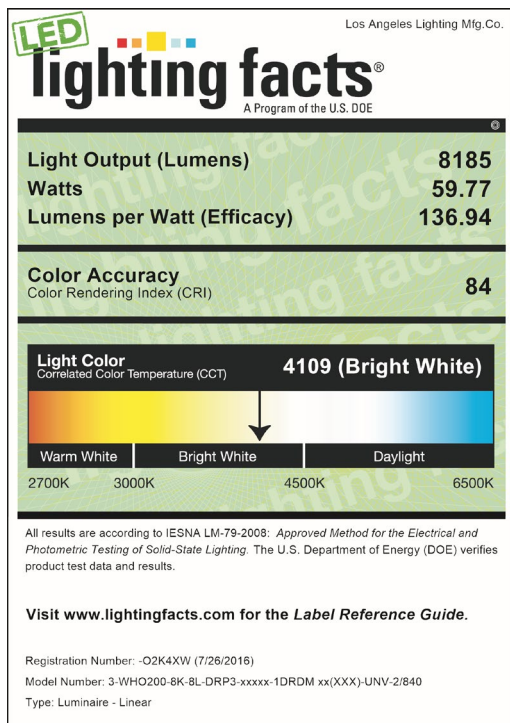

Additional lumen packages and color temperatures available.

Due to constant updates on this product, please visit the [DLC QPL Website](#) for the most accurate system data and information.

*

DLC part numbers:

COLOR

- W White Standard
- B Black

CORD TYPE

- S Straight Cord

CABLE LENGTH

48" and 96" Standard
(other lengths as specified)

Los Angeles Lighting Mfg. Co.

Headquarters
10141 Olney Street
El Monte, CA 91731
Made in the USA

LED lighting facts

3-WHO200-8K-8L-DRP3-1DRDM-UNV-2/840

- 8000 Lumen System
- L70 performance at 148,000 hours
- L90 performance at 42,000 hours

3-WHO200-12K-8L-DRP3-1DRDM-UNV-2/840

- 12000 Lumen System
- L70 performance at 148,000 hours
- L90 performance at 42,000 hours