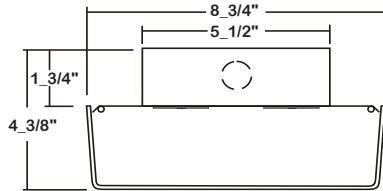

DIMENSIONS

CERTIFICATIONS