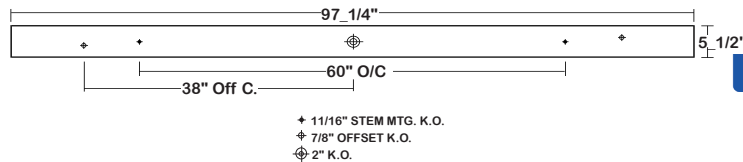

DIMENSIONS

CERTIFICATIONS

ORDERING INFORMATION

EXAMPLE: WHO200-6-8L-DRP3-BPL1.5-DRDM-UNV-2/840

SERIES	LED LUMEN PACKAGE	NOMINAL LENGTH	OPTICAL	ELECTRICAL	DRIVER	VOLTAGE	# OF LED ROW	CRI / CCT
WHO200		8L				UNV	2	
WHO200 High Impact Wraparound LED Luminaire	6 Nom. 6000 Lumens 8 Nom. 8000 Lumens 12 Nom. 12000 Lumens 16 Nom. 16000 Lumens <i>*Additional Lumen Packages Available</i>	8L 8'	DRP3 High Impact Clear Prismatic Acrylic Min. 0.125 Thickness	BPL1.5 Emergency Battery Pack MS Motion Sensor SDxx Step Dimming Control *Leave Blank if Not Specified <i>Additional Motion Sensor Options</i> <i>Additional Electrical Options</i>	DRDM 0-10V Dimming Driver <i>Additional Driver Options</i>	UNV 120V-277V *Additional Voltages Available	2 Two LED Rows	835 80+CRI / 3500K Color Temp. 840 80+CRI / 4000K Color Temp. 850 80+CRI / 5000K Color Temp. *Additional Color Temp. Available

Los Angeles Lighting Mfg. Co.

Headquarters
10141 Olney Street
El Monte, CA 91731
Made in the USA

Contact Us
T: 626-454-8300
F: 626-454-8399
www.lalighting.com

Due to continued product improvements and enhancements, Los Angeles Lighting Manufacturing Company reserves the right to alter specifications, dimensions, data, and/or materials without notice. Please visit our website to view the most current information.