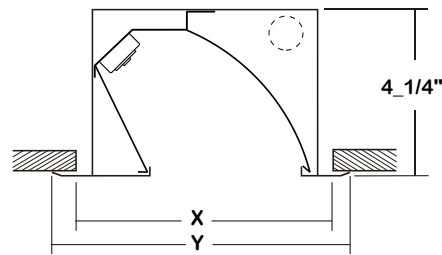

2' Fixture Ceiling Opening
 $X = 6 \frac{1}{2}'' \times 24 \frac{1}{2}''$
 2' Fixture Overall Width By Length
 $Y = 7 \frac{5}{8}'' \times 27''$

ACCESS PLATE 7/8" K.O.

APPLICATIONS

- Commercial, Architectural, Retail