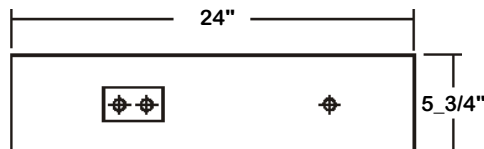

2' Fixture Ceiling Opening
 $X = 6 \frac{1}{2}'' \times 24 \frac{1}{2}''$
 2' Fixture Overall Width By Length
 $Y = 7 \frac{5}{8}'' \times 27''$

ACCESS PLATE 7/8" K.O.

APPLICATIONS

- Commercial, Architectural, Retail