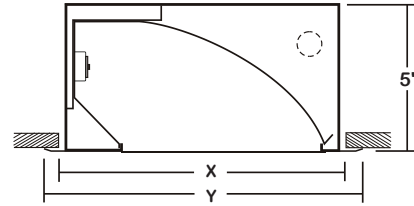

RECESSED LED

FWW210 (4FT)

SERIES (2' AVAILABLE)
TRIM FLANGED WALL WASH LUMINAIRE

DATE	
JOB	

WWW.LALIGHTING.COM
626-454-8300

RECESSED MOUNTED LED LUMINAIRE

DIMENSIONS

4' Fixture Ceiling Opening
X= 10_1/2" x 48_1/2"
4' Fixture Overall Width By Length
Y= 11_1/2" X 51"