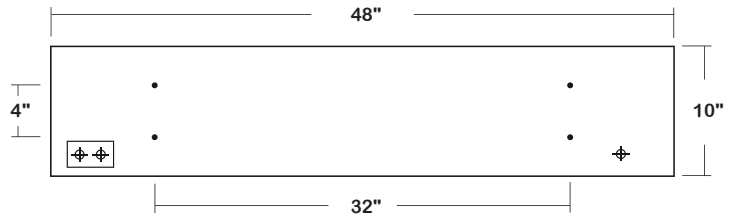

APPLICATIONS

- Commercial, Architectural, Retail

FEATURES

- 0-10V dimming driver standard
- Supports California Title 24 compliance

OPTIONS

- Continuous row mounting available upon request
- Full customization available upon request
- Additional lumen packages and color temperatures available
- Wireless control options available
- Emergency battery pack available
- 20 ga. cold rolled steel housing available
- Hanger yokes available

SPECIFICATIONS

CONSTRUCTION

- 22 ga. cold rolled steel housing
- 18 ga. one piece welded trim flange
- High reflectance low gloss white reflector

FINISH

- Baked white powder coated finish / minimum reflectance 90% / painted after fabrication
- Trim flange: baked white powder coated finish

ELECTRICAL

- High efficiency drivers coupled with long-life LEDs
- Service life greater than 50,000 hours (L70)
- Universal voltage 120V through 277V (347V / 480V available)
- Power Factor (PF) ≥ 0.9
- Total Harmonic Distortion (THD) ≤ 20%

LISTING

- UL USA and Canada listed / suitable for damp locations

WARRANTY

- 5-Year limited warranty standard. 10-Year limited warranty also available

Los Angeles Lighting Mfg. Co.

Contact Us
T: 626-454-8300 10141 Olney Street
F: 626-454-8399 El Monte, CA 91731
www.lalighting.com Made in the USA

Due to continued product improvements and enhancements, Los Angeles Lighting Manufacturing Company reserves the right to alter specifications, dimensions, data, and/or materials without notice. Please visit our website to view the most current information.

© 2022 LOS ANGELES LIGHTING MANUFACTURING CO. ALL RIGHTS RESERVED.

Revised: 06/22/23

MADE IN THE USA
BAA Compliant