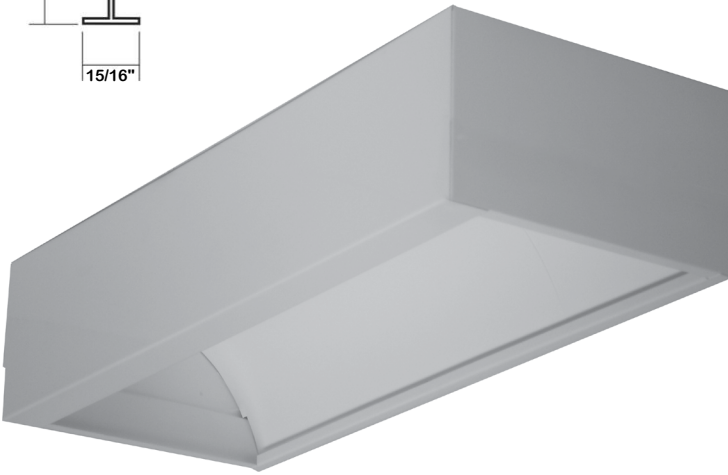

RECESSED LED

GWW210 (2FT)

WALL WASH GRID LUMINAIRE SERIES (4' AVAILABLE)

DATE	
JOB	

WWW.LALIGHTING.COM
626-454-8300

RECESSED MOUNTED LED LUMINAIRE FOR 1" OR 1_1/2" WIDE INVERTED T-BAR CEILINGS

DIMENSIONS

- ⊕ ⊕ ACCESS PLATE
- ⊕ 7/8" K.O.

SPECIFICATIONS

CONSTRUCTION

- 22 ga. cold rolled steel housing
- High reflectance low gloss white reflector

FINISH

- Baked white powder coated finish / minimum reflectance 90% / painted after fabrication

ELECTRICAL