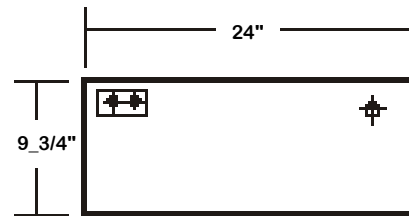

RECESSED LED

GWW210 (2FT)

WALL WASH GRID LUMINAIRE SERIES (4' AVAILABLE)

DATE	
JOB	

WWW.LALIGHTING.COM
626-454-8300

RECESSED MOUNTED LED LUMINAIRE FOR 1" OR 1_1/2" WIDE INVERTED T-BAR CEILINGS

DIMENSIONS

- ⊕ ⊕ ACCESS PLATE
- ⊕ 7/8" K.O.