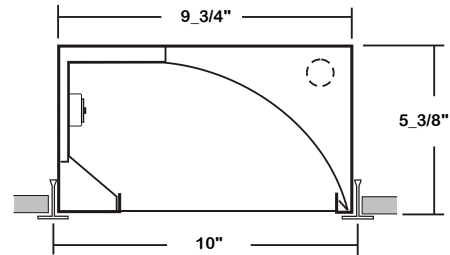

RECESSED LED

GWW210 (2FT)

WALL WASH GRID LUMINAIRE SERIES (4' AVAILABLE)

DATE	
JOB	

WWW.LALIGHTING.COM
626-454-8300

RECESSED MOUNTED LED LUMINAIRE FOR 1" OR 1_1/2" WIDE INVERTED T-BAR CEILINGS

DIMENSIONS

- ⊕ ⊕ ACCESS PLATE
- ⊕ 7/8" K.O.