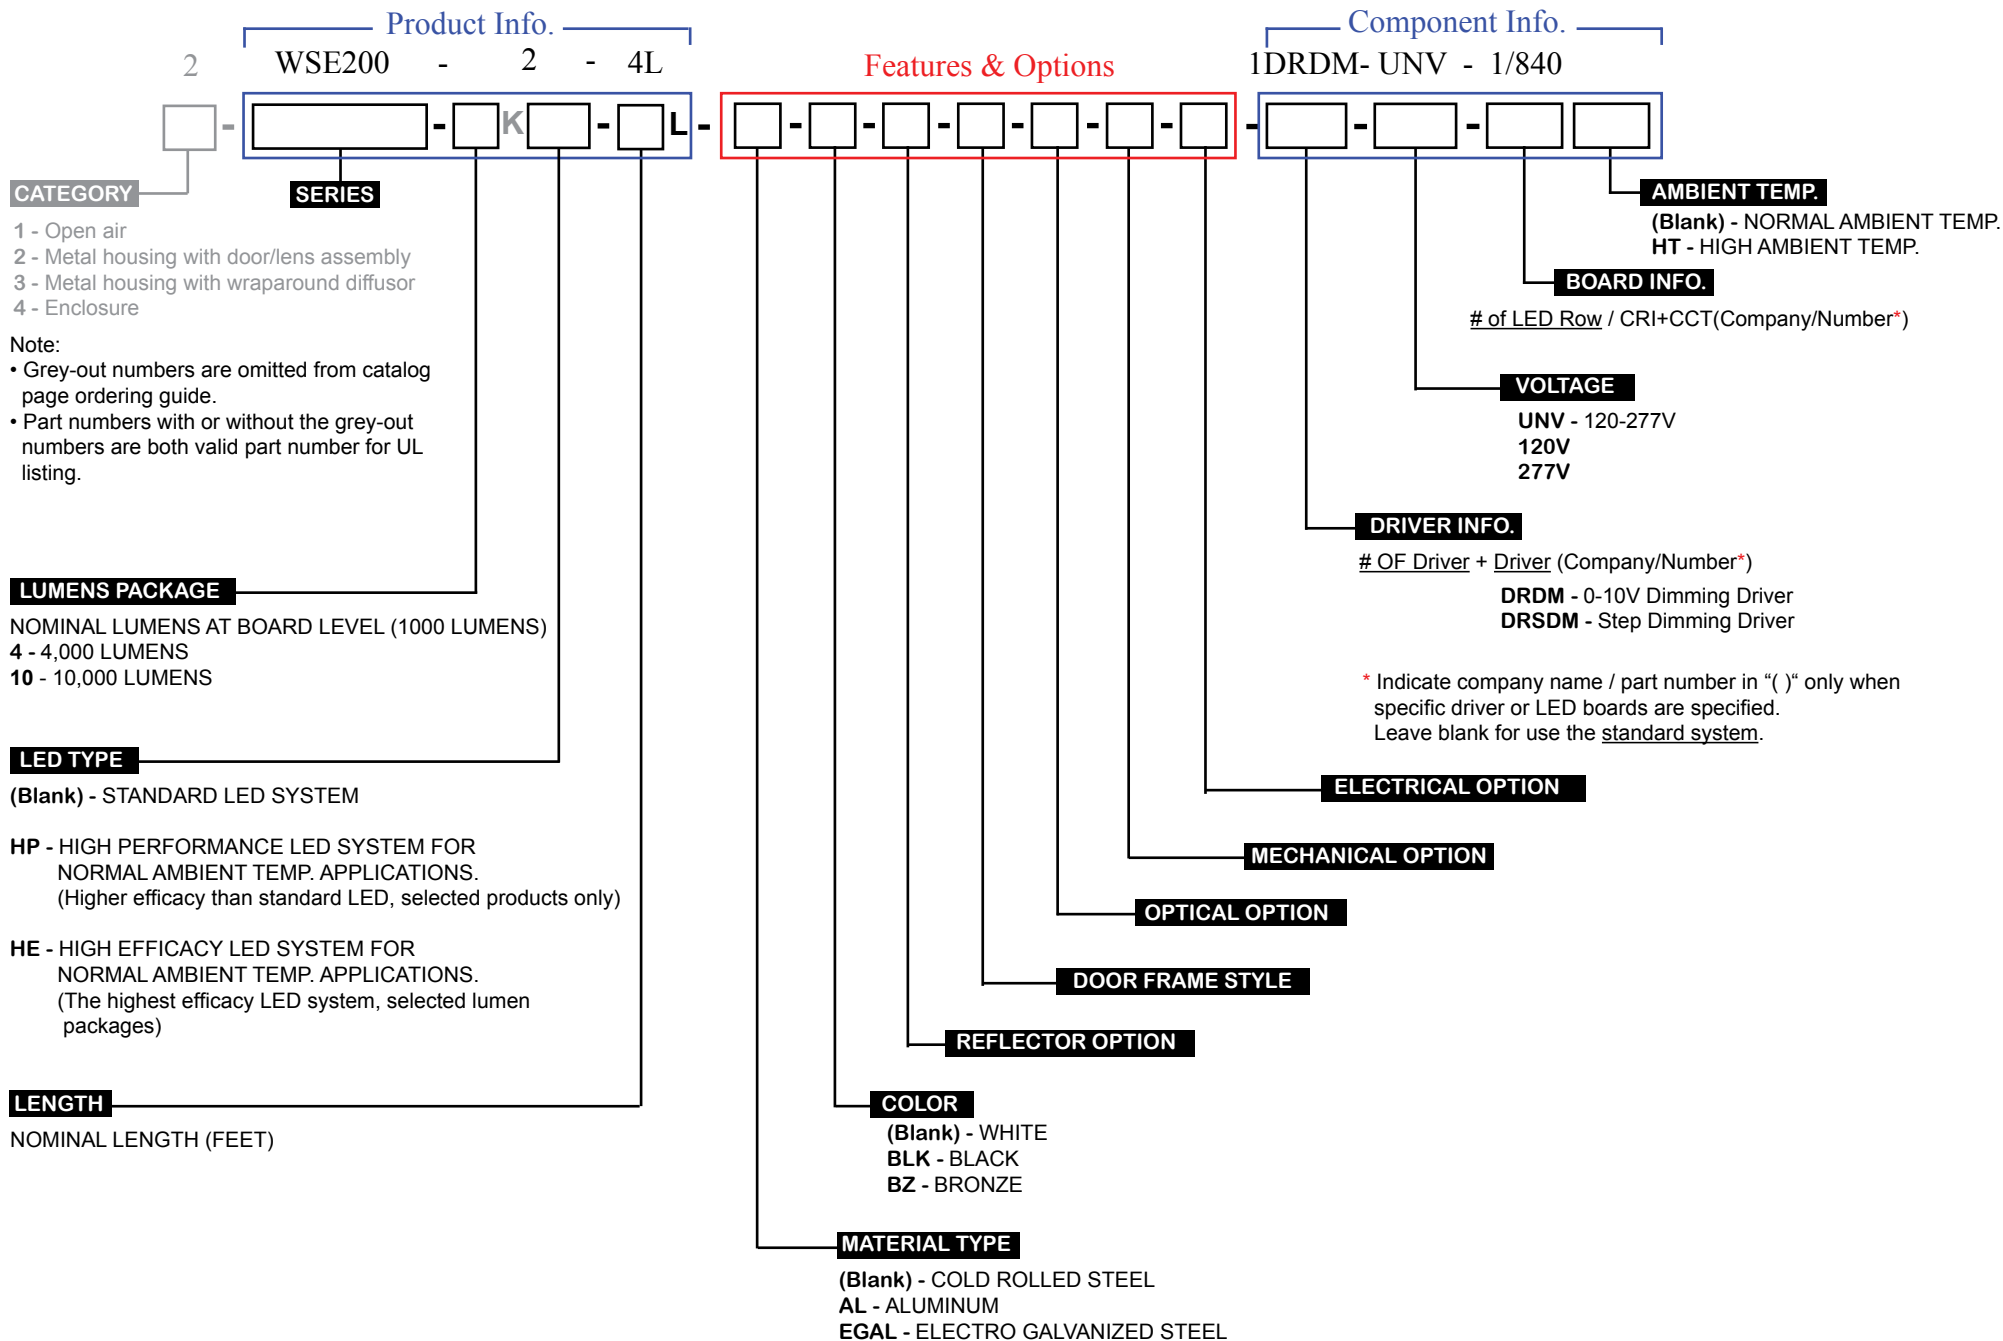

LED Module Product Part # Nomenclature

Fluorescent Product Part # Nomenclature

LED T8 Product Part # Nomenclature - with Internal Driver