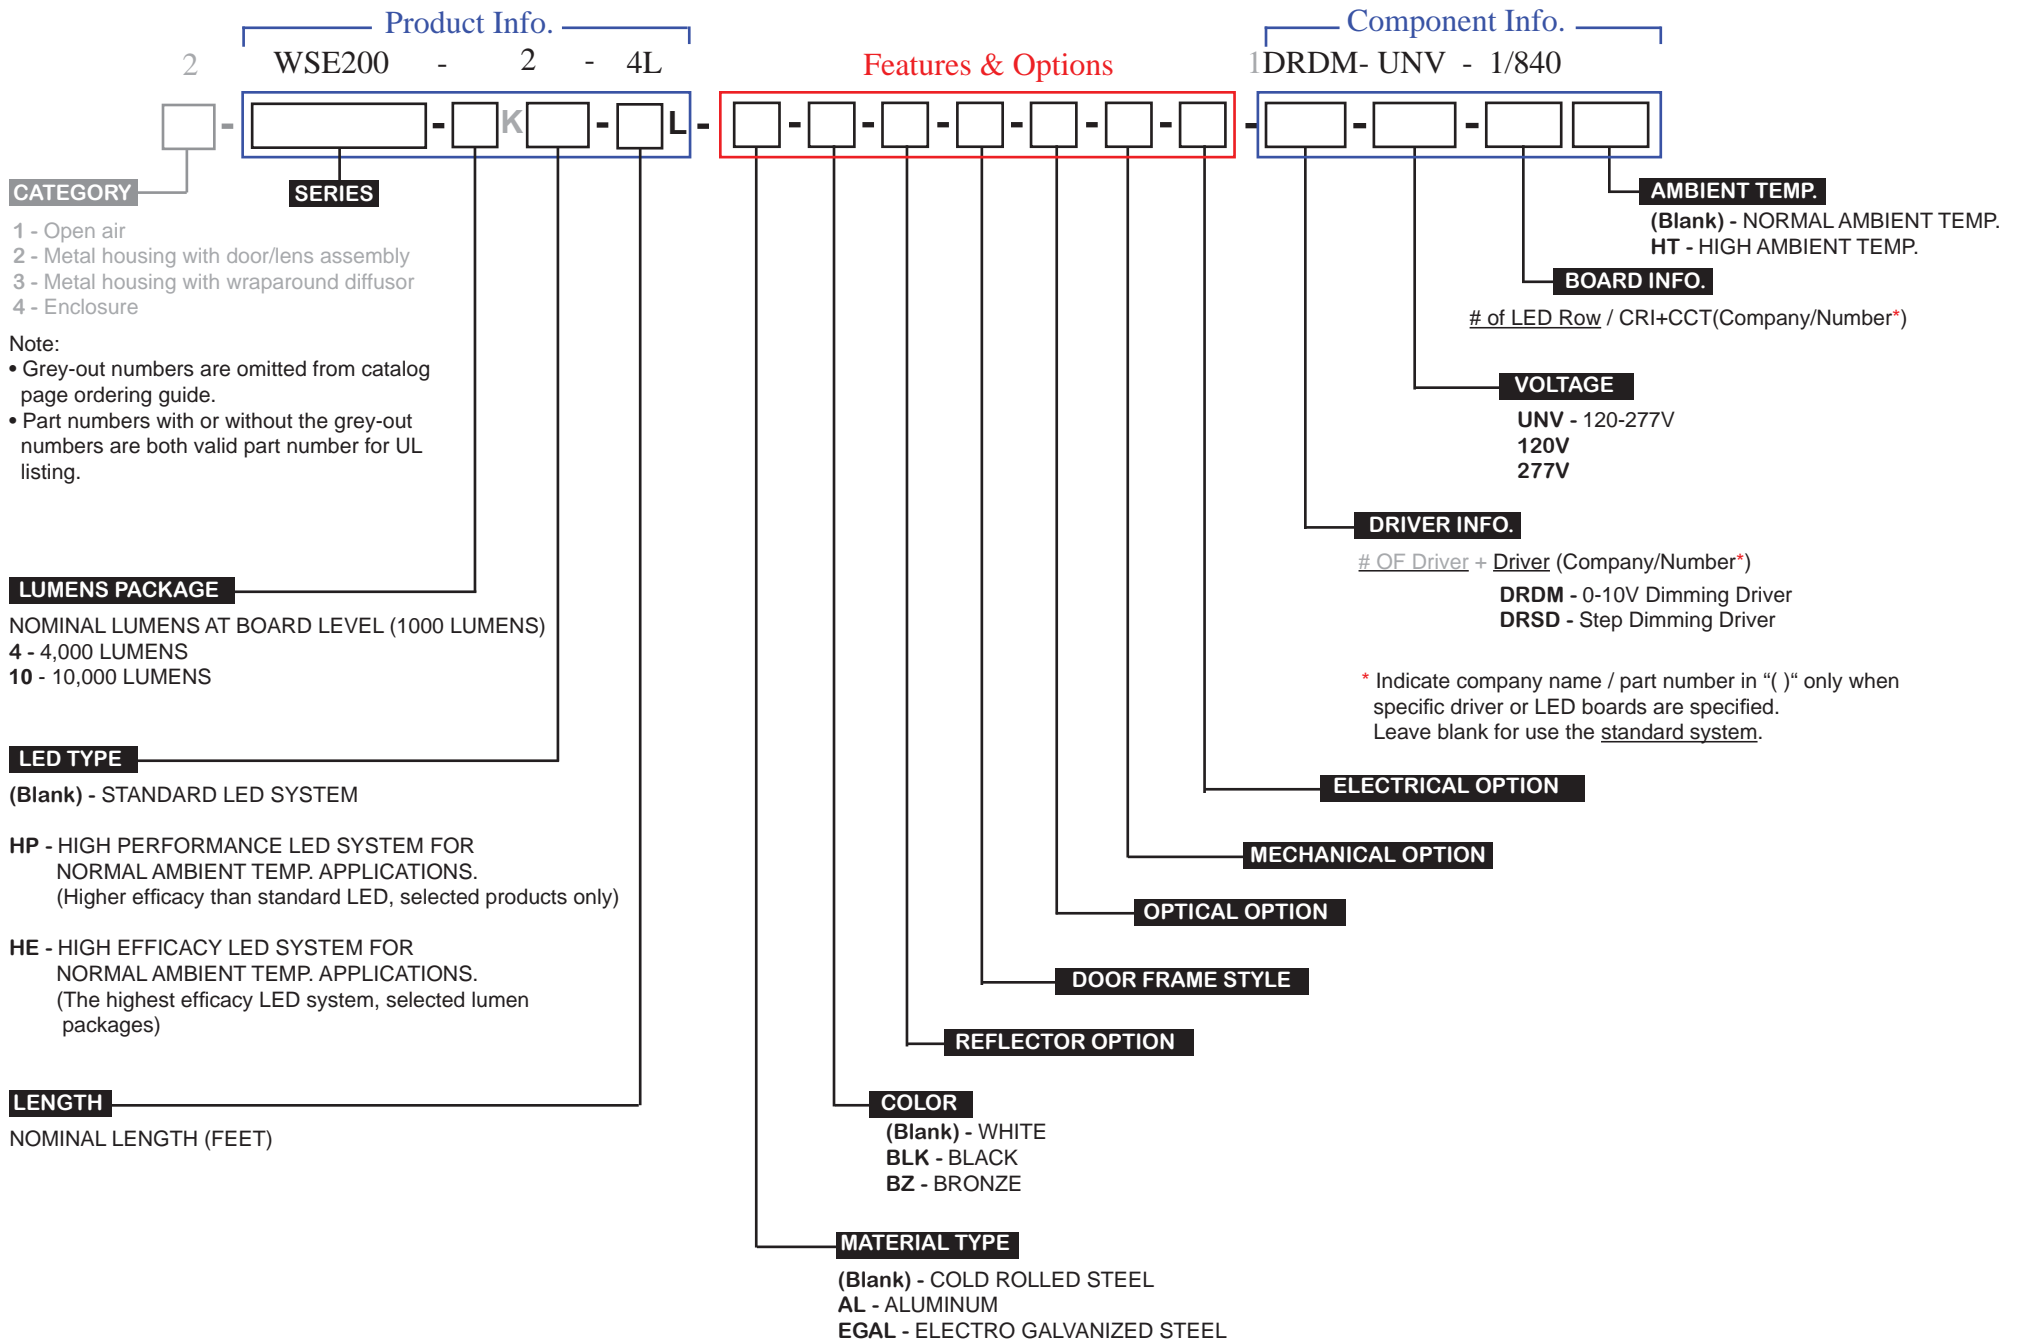

LED Module Product Part # Nomenclature

2-COLOR LED Module Product Part # Nomenclature

LED Retrofit Kit Product Part # Nomenclature (Final)

LED Module Product Part # Nomenclature - Tunable White

Fluorescent Product Part # Nomenclature

Standard Product Part # Nomenclature - Fluorescent tandem with different lamp rows

Example: STR240 - 1 / 2 - 8 RT - 3E8I - UNV

LED T8 Product Part # Nomenclature - with Internal Driver

Specifications:

- Type
- Construction
- Finish
- Reflector
- Door Frame
- Optics
- Wire Guard
- Wiring
- Labels