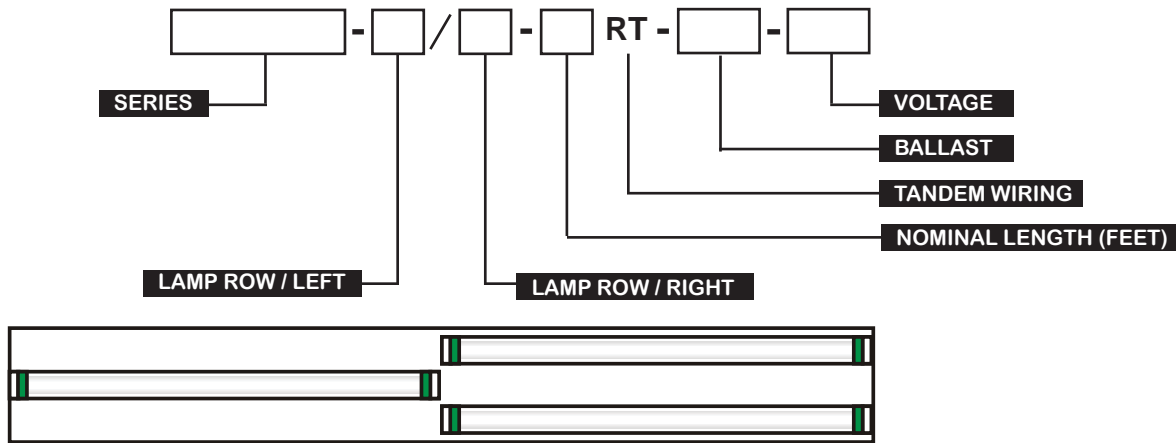

LED Module Product Part # Nomenclature

2-COLOR LED Module Product Part # Nomenclature

LED Retrofit Kit Product Part # Nomenclature (Final)

LED Module Product Part # Nomenclature - Tunable White

Fluorescent Product Part # Nomenclature

Standard Product Part # Nomenclature - Fluorescent tandem with different lamp rows

Example: STR240 - 1 / 2 - 8 RT - 3E8I - UNV

LED T8 Product Part # Nomenclature - with Internal Driver

Specifications:

- Type
- Construction
- Finish
- Reflector
- Door Frame
- Optics
- Wire Guard
- Wiring
- Labels