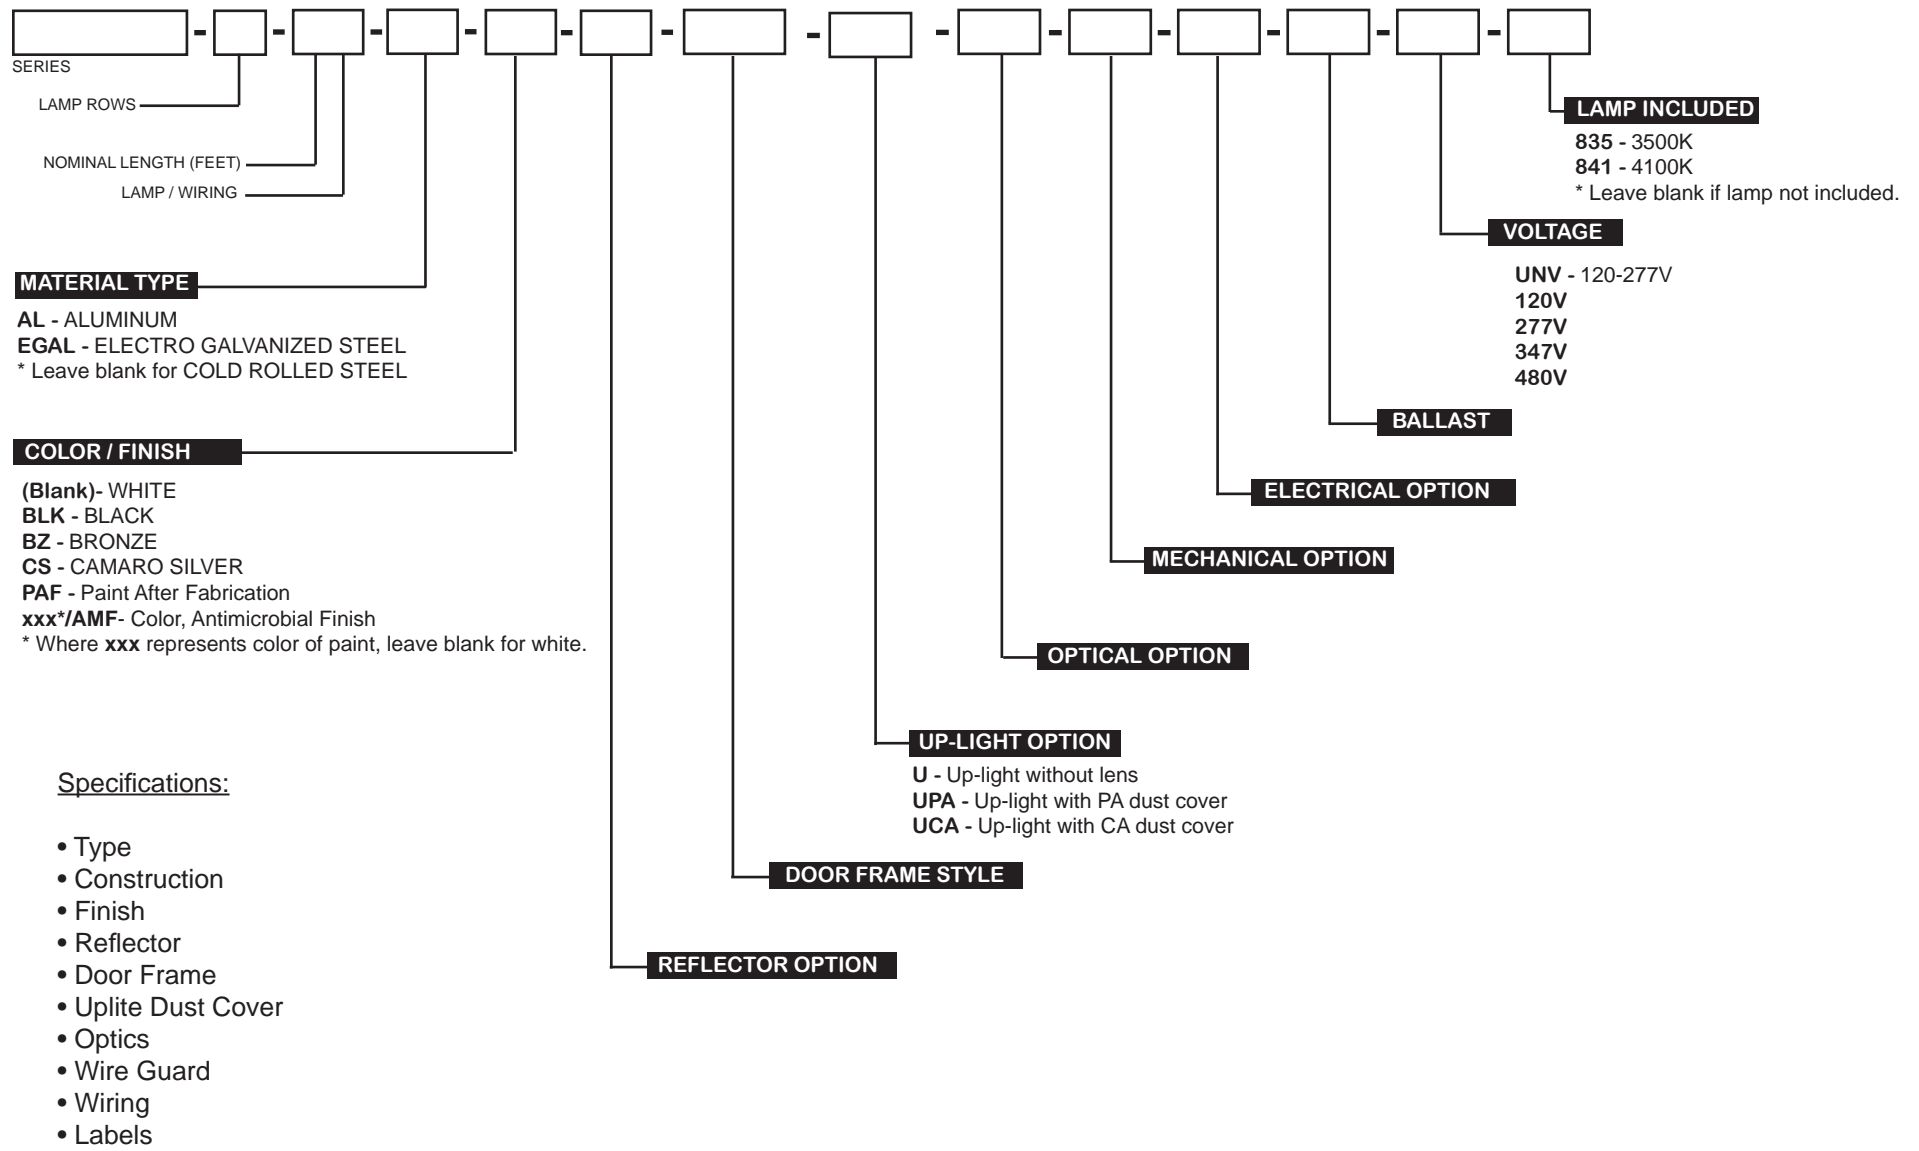

LED Module Product Part # Nomenclature

2-COLOR LED Module Product Part # Nomenclature

LED Retrofit Kit Product Part # Nomenclature (Final)

LED Module Product Part # Nomenclature - Tunable White

Fluorescent Product Part # Nomenclature

Standard Product Part # Nomenclature - Fluorescent tandem with different lamp rows

Example: STR240 - 1 / 2 - 8 RT - 3E8I - UNV

LED T8 Product Part # Nomenclature - with Internal Driver

Specifications:

- Type
- Construction
- Finish
- Reflector
- Door Frame
- Optics
- Wire Guard
- Wiring
- Labels