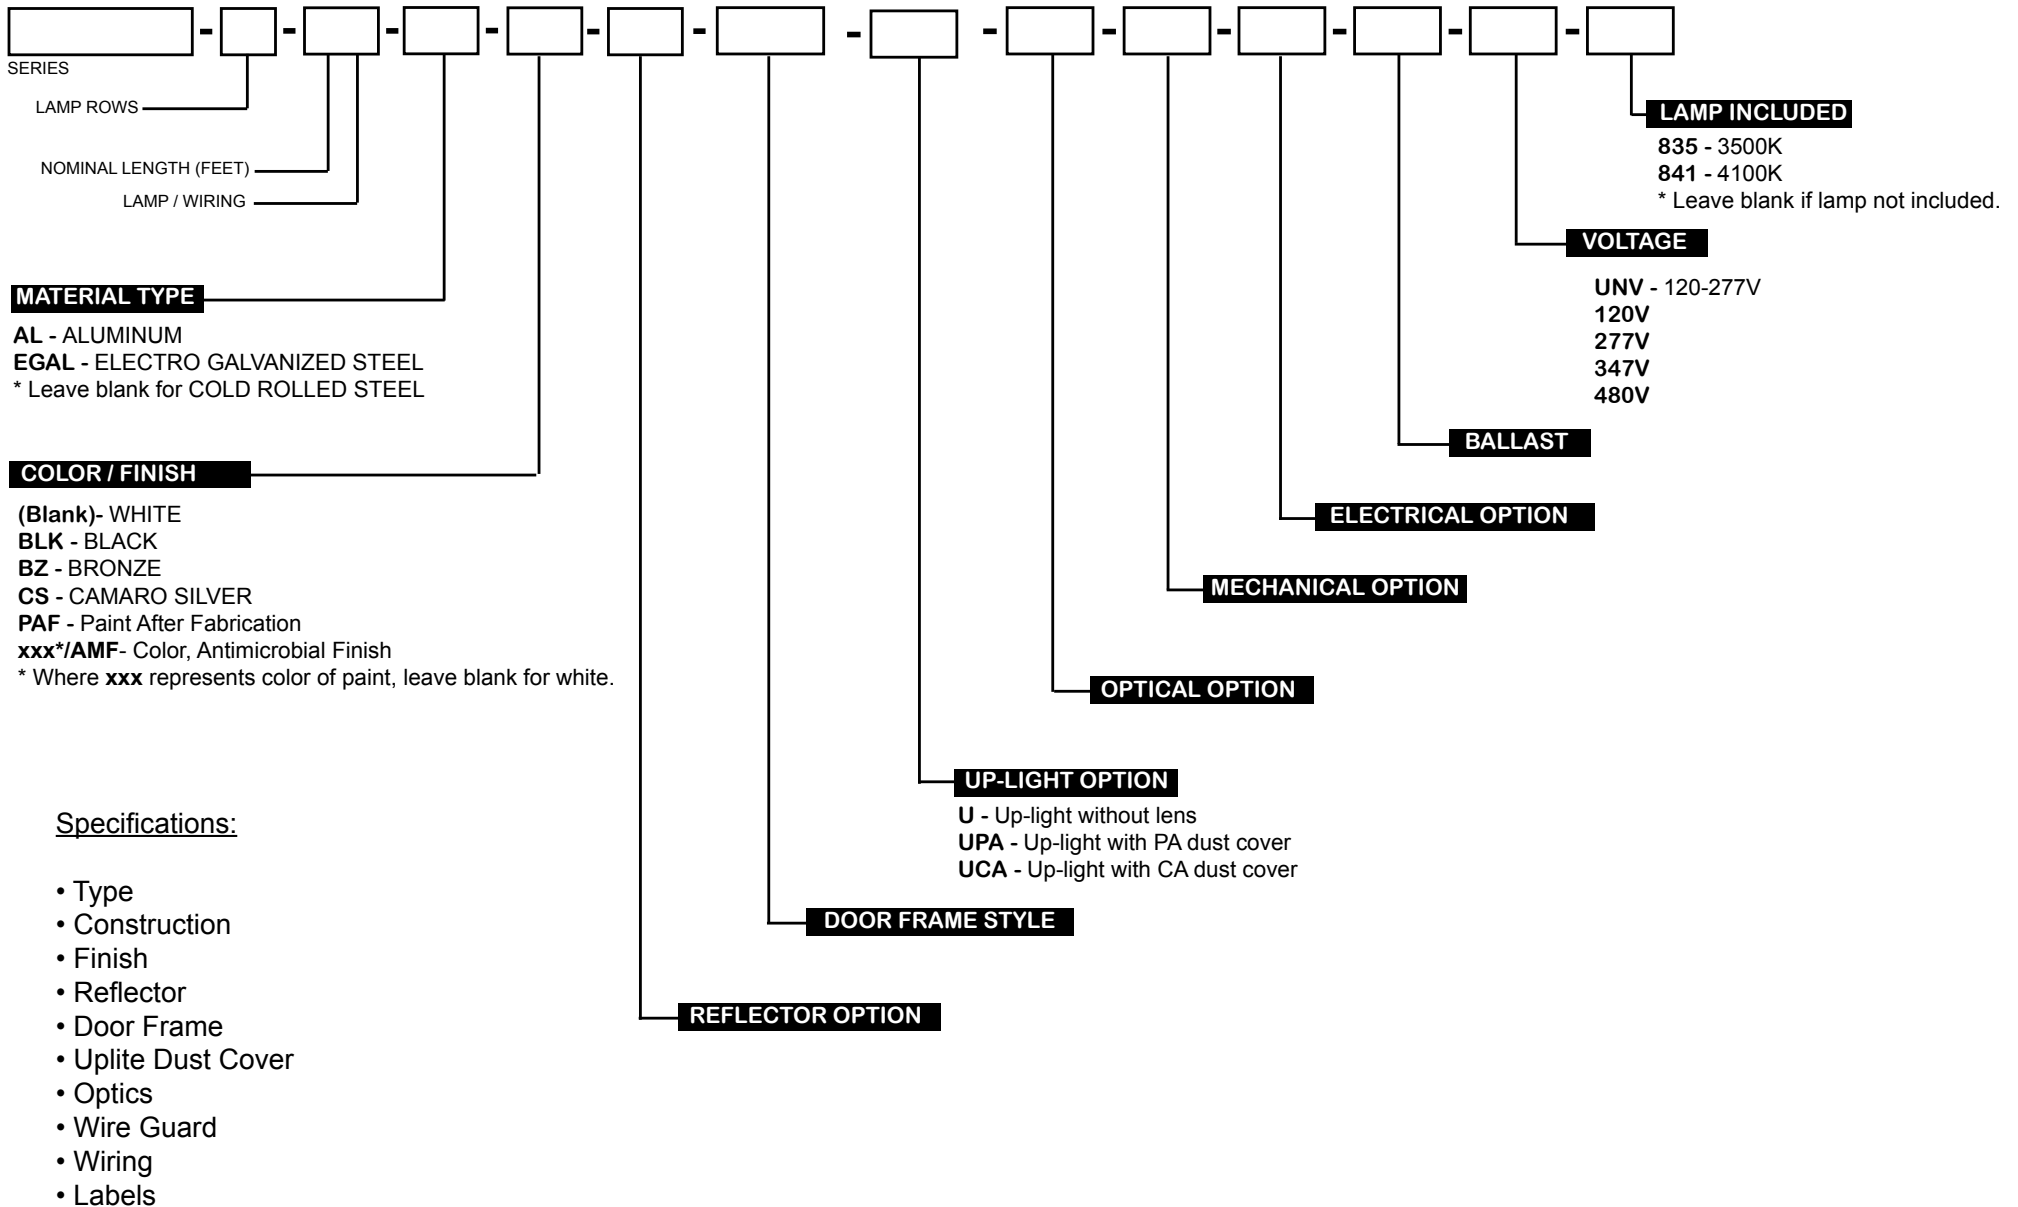

LED Module Product Part # Nomenclature

Fluorescent Product Part # Nomenclature

LED T8 Product Part # Nomenclature - with Internal Driver