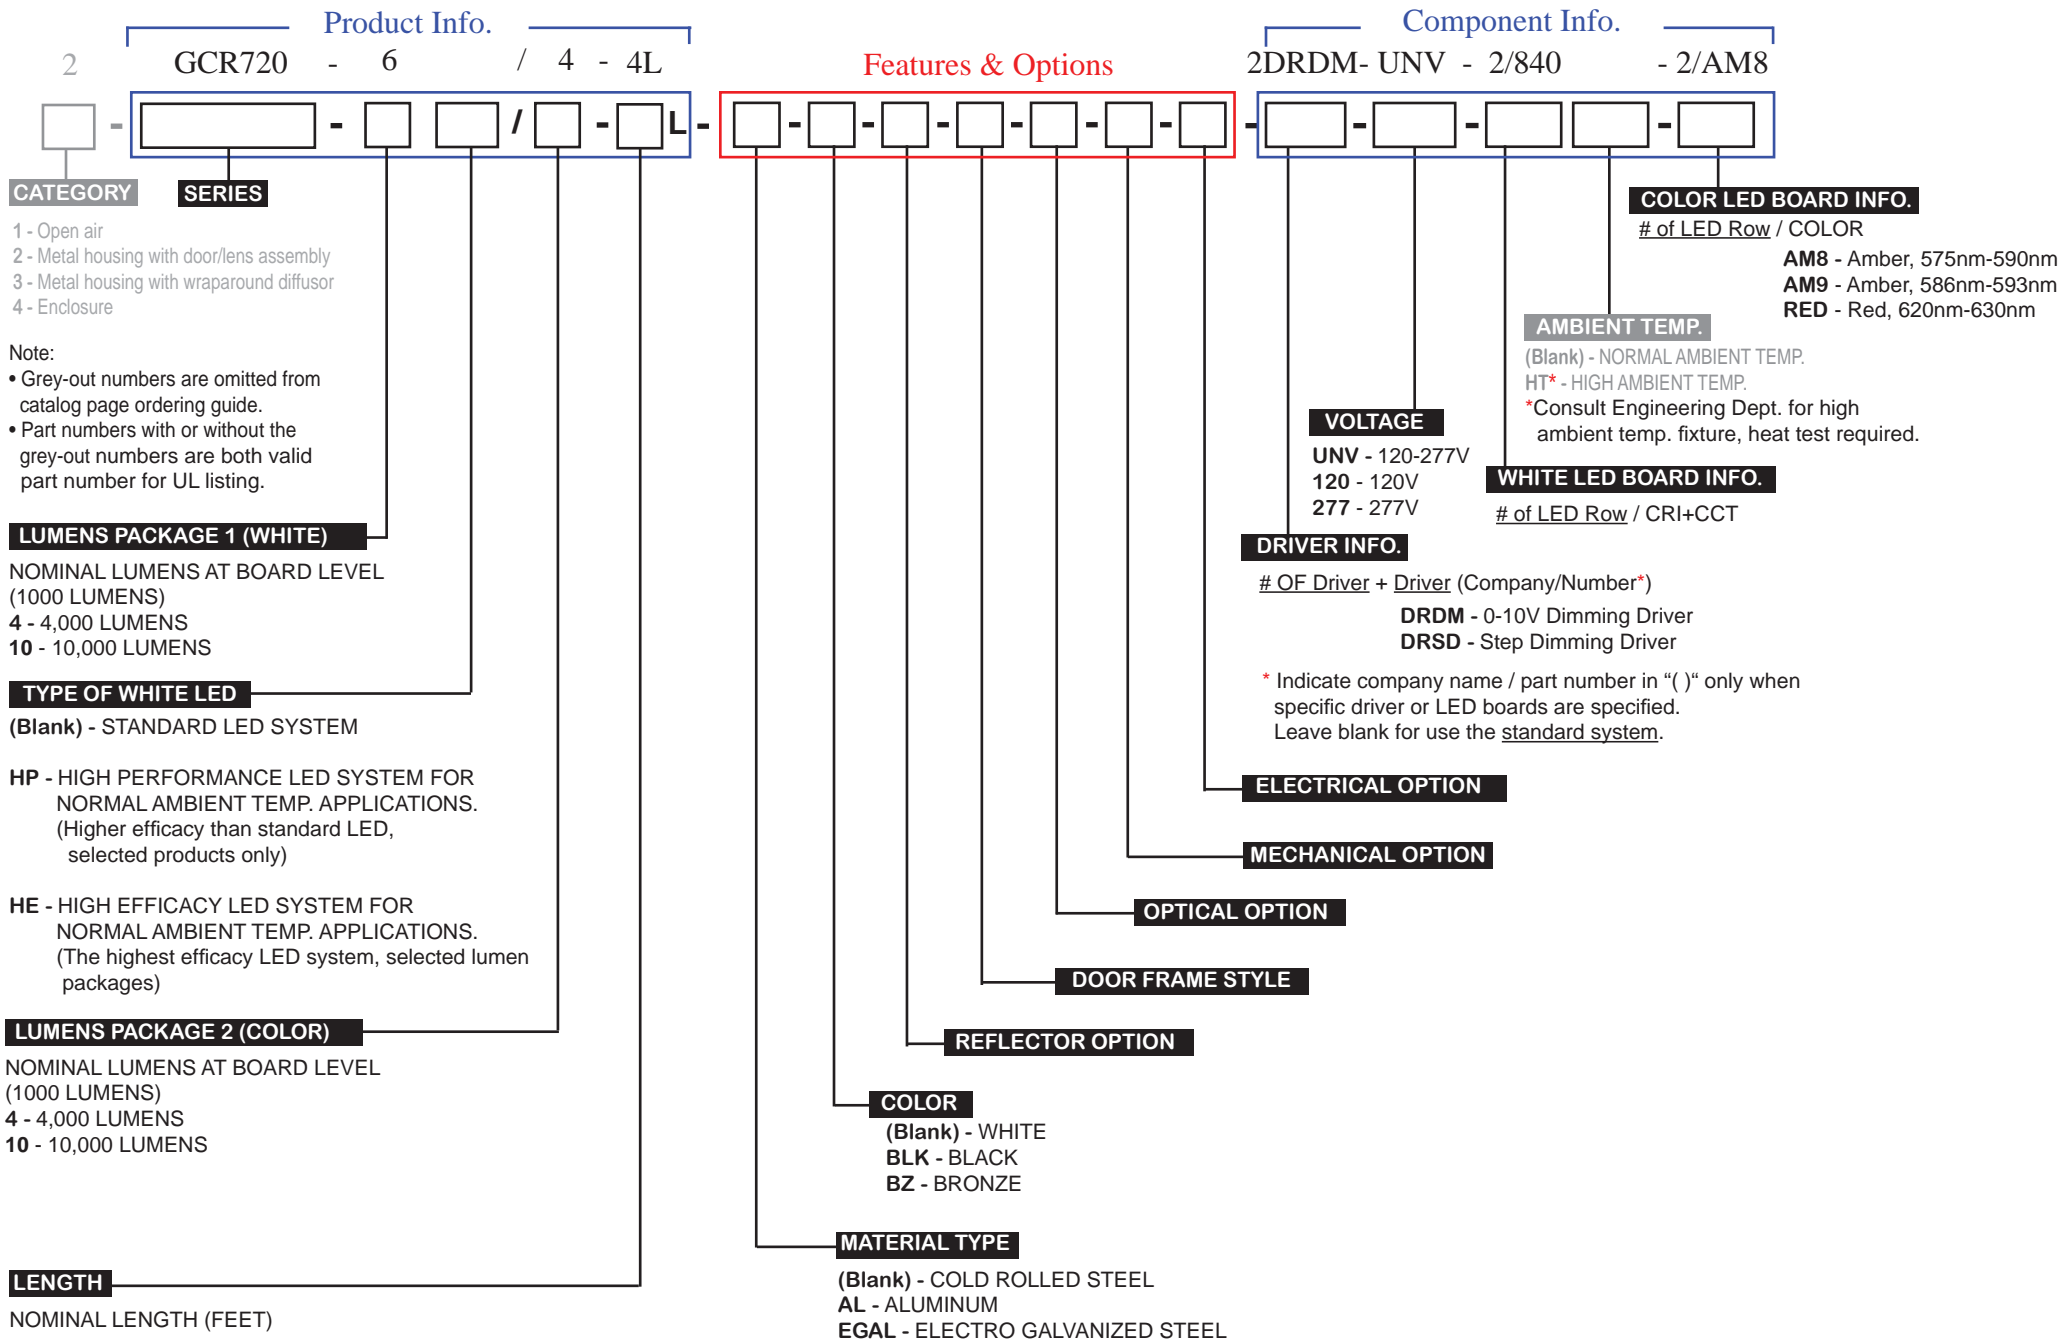

LED Module Product Part # Nomenclature

2-COLOR LED Module Product Part # Nomenclature

LED Retrofit Kit Product Part # Nomenclature (Final)

LED Module Product Part # Nomenclature - Tunable White

Fluorescent Product Part # Nomenclature

Standard Product Part # Nomenclature - Fluorescent tandem with different lamp rows

Example: STR240 - 1 / 2 - 8 RT - 3E8I - UNV

LED T8 Product Part # Nomenclature - with Internal Driver

Specifications:

- Type
- Construction
- Finish
- Reflector
- Door Frame
- Optics
- Wire Guard
- Wiring
- Labels