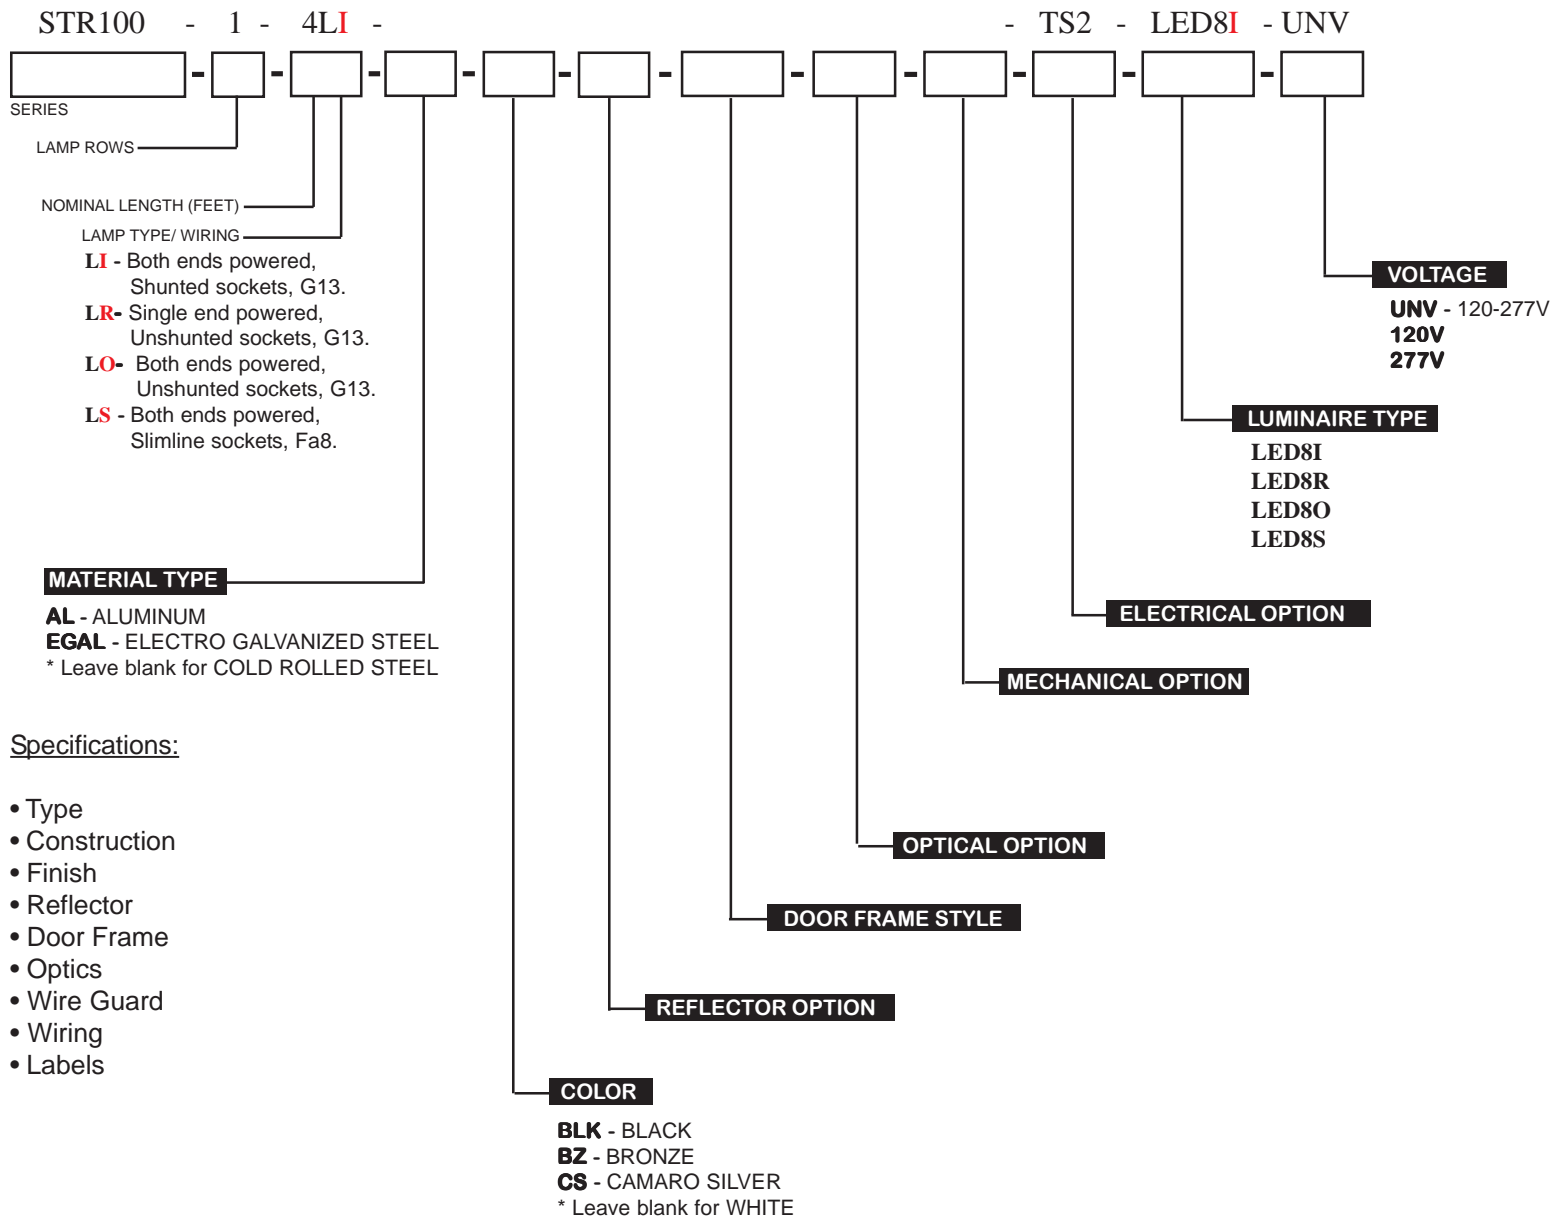

LED Module Product Part # Nomenclature

2-COLOR LED Module Product Part # Nomenclature

LED Retrofit Kit Product Part # Nomenclature (Final)

LED Module Product Part # Nomenclature - Tunable White

Fluorescent Product Part # Nomenclature

Standard Product Part # Nomenclature - Fluorescent tandem with different lamp rows

Example: STR240 - 1 / 2 - 8 RT - 3E8I - UNV

LED T8 Product Part # Nomenclature - with Internal Driver

Specifications:

- Type
- Construction
- Finish
- Reflector
- Door Frame
- Optics
- Wire Guard
- Wiring
- Labels