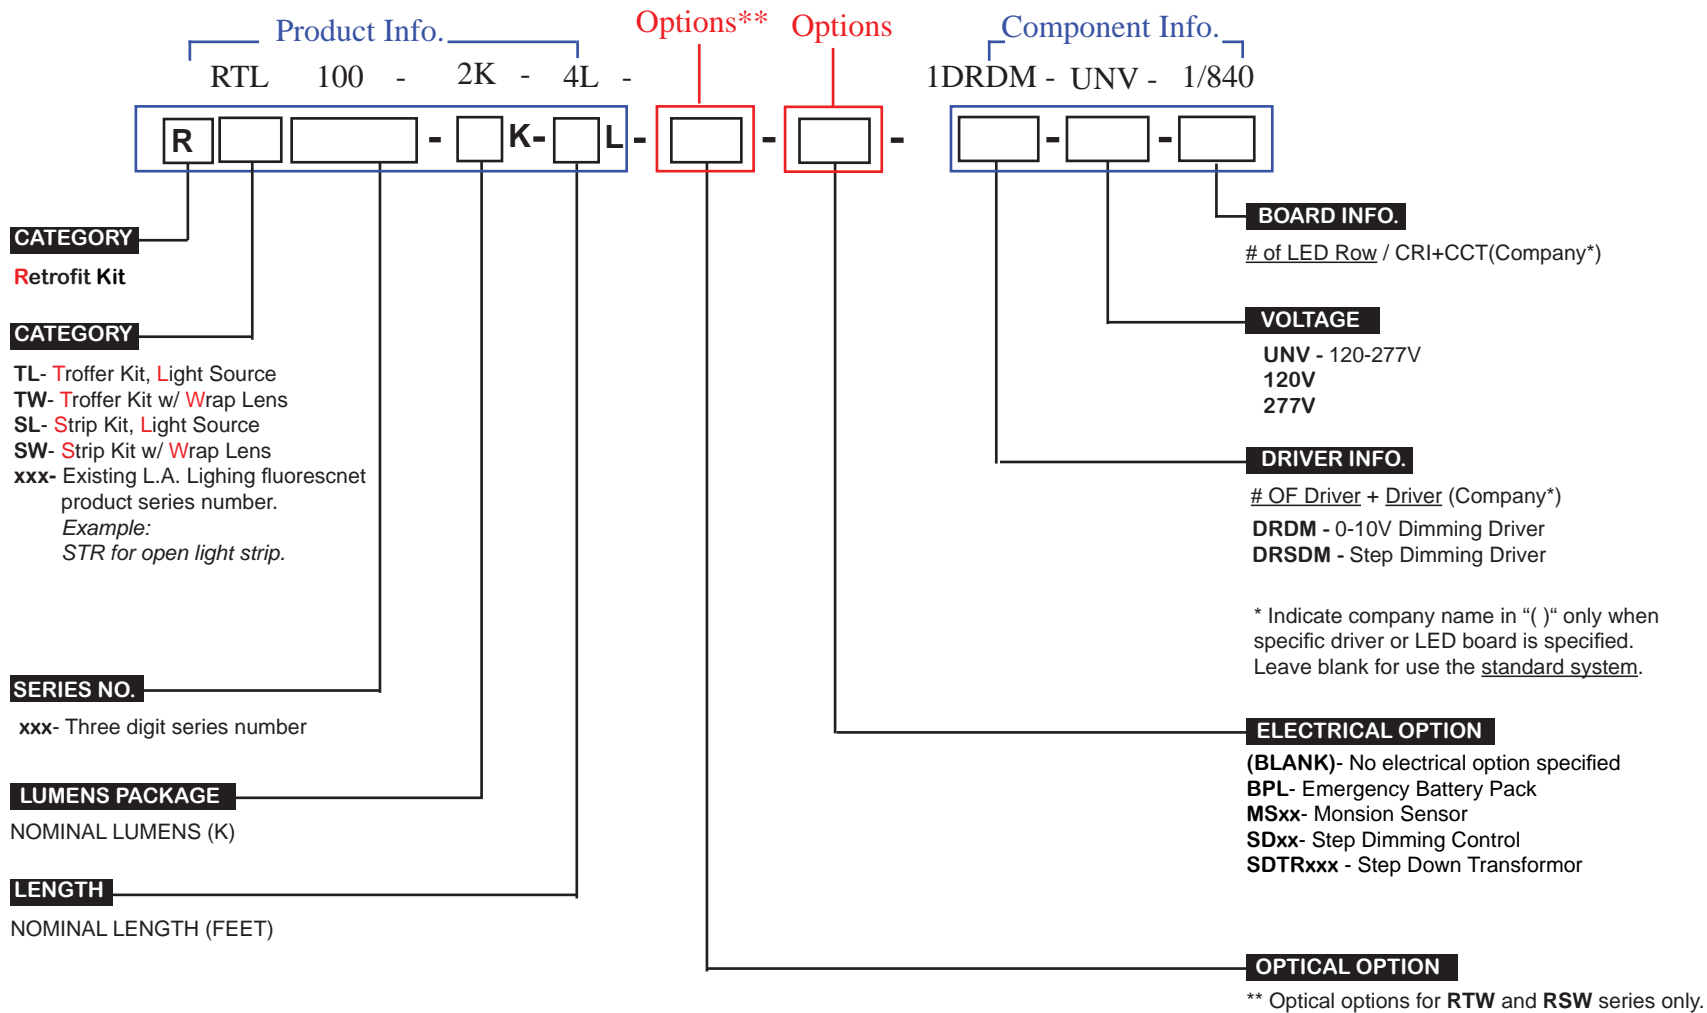

LED Module Product Part # Nomenclature

2-COLOR LED Module Product Part # Nomenclature

LED Retrofit Kit Product Part # Nomenclature (Final)

LED Module Product Part # Nomenclature - Tunable White

Fluorescent Product Part # Nomenclature

Standard Product Part # Nomenclature - Fluorescent tandem with different lamp rows

Example: STR240 - 1 / 2 - 8 RT - 3E8I - UNV

LED T8 Product Part # Nomenclature - with Internal Driver

Specifications:

- Type
- Construction
- Finish
- Reflector
- Door Frame
- Optics
- Wire Guard
- Wiring
- Labels