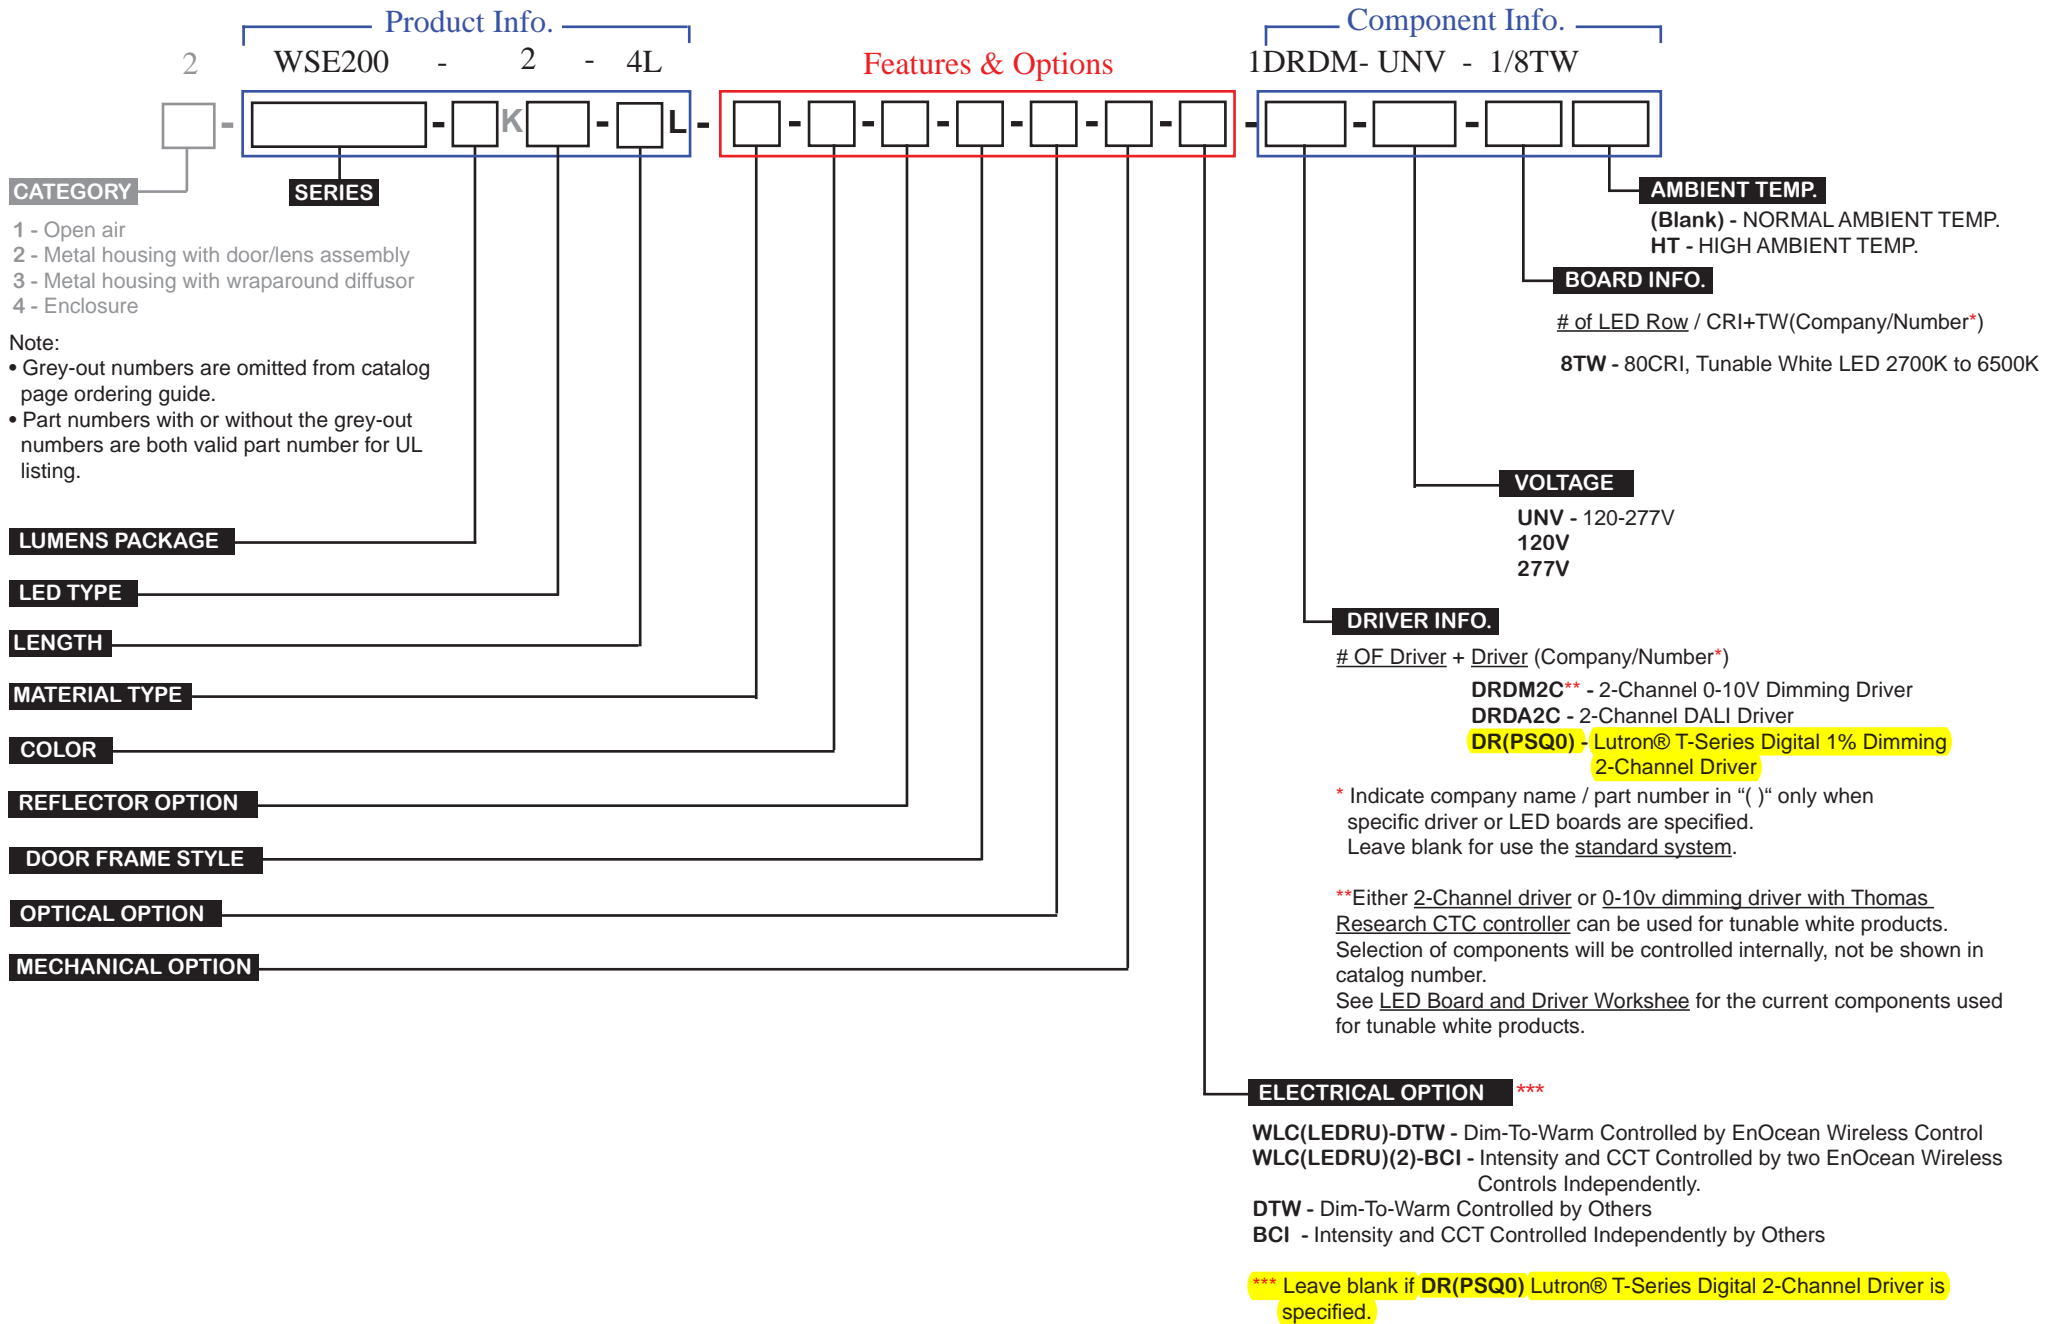

LED Module Product Part # Nomenclature

2-COLOR LED Module Product Part # Nomenclature

LED Retrofit Kit Product Part # Nomenclature (Final)

LED Module Product Part # Nomenclature - Tunable White

Fluorescent Product Part # Nomenclature

Standard Product Part # Nomenclature - Fluorescent tandem with different lamp rows

Example: STR240 - 1 / 2 - 8 RT - 3E8I - UNV

LED T8 Product Part # Nomenclature - with Internal Driver

Specifications:

- Type
- Construction
- Finish
- Reflector
- Door Frame
- Optics
- Wire Guard
- Wiring
- Labels