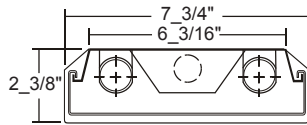

■ Wraparound (Fully Assembled / One Per Carton)

WAN107-2-4R-2E8I-UNV
WAN107-2-4R-BP5A-2E8I-UNV
WAN107-2-8RT-4E8I-UNV

• BP5A - 1400L Emergency Ballast