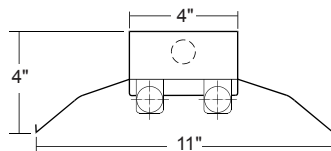

■ Knocked Down Industrial: 2-Lamp Cross Section (One Per Carton)

KDI200-2-4R-2E8I-UNV
KDI200-2-8RT-4E8I-UNV
KDI200-2-8RT-BP5A-4E8I-UNV
KDI200-2-4M-2E5H-UNV (T5HO)
KDI200-2-8MT-4E5H-UNV (T5HO)

WG14-KDI200 WIRE GUARD (14GA) FOR KDI200 PER 4'
CMC-KDI200 12" COUPLING FOR KDS200 & KDI200

• BP5A - 1400L Emergency Ballast