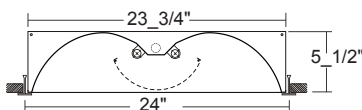

■ **Direct / Indirect T-Bar (Fully Assembled / One Per Carton)**

GIC220-2-2R-PDA-2E8I-UNV

GIC220-2-4R-PDA-2E8I-UNV

NOTE : • All "UNV" items are with generic universal voltage ballasts (120V-277V).

10141 OLNEY ST. / EL MONTE, CA 91731

Tel : 626-454-8300

Fax : 626-454-8399

<http://www.lalighting.com>