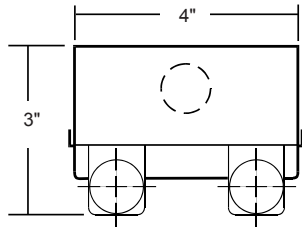

### ■ Knocked Down Strip: 1-Lamp Cross Section (One Per Carton)

KDS100-1-2R-1E8I-UNV
KDS100-1-4R-1E8I-UNV
KDS100-1-8RT-2E8I-UNV

WG14-KDS100 WIRE GUARD (14GA) FOR KDS100 PER 4'