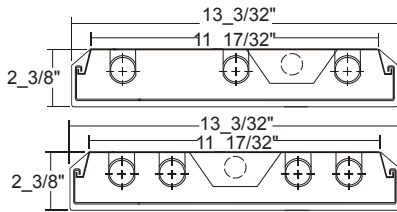

■ Wraparound (Fully Assembled / One Per Carton)

WAN113-3-4R-3E8I-UNV
WAN113-4-4R-4E8I-UNV
WAN113-4-4R-BP5A-4E8I-UNV

• BP5A - 1400L Emergency Ballast