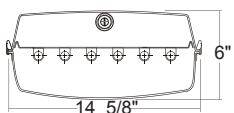

■ **Vapor Tight Wet Location (Fully Assembled / One Per Carton)**

CIT400-4-4M-DRCA-WL-4E5H-UNV IP67 / NSF (T5HO)

CIT4/SR4 95% SPECULAR REFLECTOR 4-LAMP (FIELD INSTALLED)

CIT4/SR6 95% SPECULAR REFLECTOR 6-LAMP (FIELD INSTALLED)

CIT4/VH STAINLESS STEEL V-HOOK (2/FIXTURE)

CIT4/CM CEILING MOUNT HANGER (2/FIXTURE)

CIT4/LT LENS TETHER (FIELD INSTALLED) (2/FIXTURE)