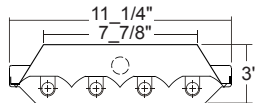

■ **4-Lamp Full Body High Bay**
(95% Enhanced Alum. Refl./ Fully Assembled/ One Per Carton)

HBN100-4-4M-SR-4E5H-UNV (T5HO)

WG11-HBN100 11 GAUGE WIRE GUARD
F/CA-HBN100 FRAME WITH CLEAR ACRYLIC