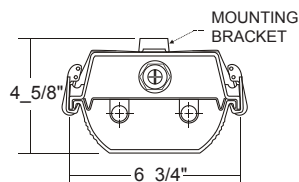

■ **Vapor Tight Wet Location (Fully Assembled / One Per Carton)**

CIT200-2-4R-DRRL-WL-2E8I-UNV IP65 / IP67 / NSF

CIT200-2-8RT-DRRL-WL-4E8I-UNV IP65 / IP67 / NSF

CIT200-2-4M-DRRL-WL-2E5H-UNV IP65 / IP67 / NSF (T5HO)

CIT200-2-8MT-DRRL-WL-4E5H-UNV IP65 / IP67 / NSF (T5HO)

CIT2/SSL4 STAINLESS STEEL LATCHES for 4' CIT200

CIT2/SSL8 STAINLESS STEEL LATCHES for 8' CIT200

CIT2/SSV STAINLESS STEEL CHAIN MOUNT V-HOOK