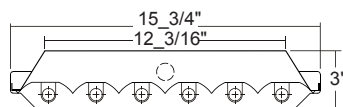

HBN100-4-4M-SR-4E5H-UNV (T5HO)

WG11-HBN100 11 GAUGE WIRE GUARD  
F/CA-HBN100 FRAME WITH CLEAR ACRYLIC

■ **6-Lamp Full Body High Bay**  
(95% Enhanced Alum. Refl./ Fully Assembled/ One Per Carton)

HBN200-6-4M-SR-2/4E5H-UNV (T5HO)