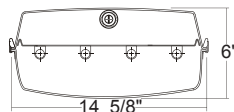

■ **Vapor Tight Wet Location (Fully Assembled / One Per Carton)**

CIT400-4-4M-DRCA-WL-4E5H-UNV IP67 / NSF (T5HO)

CIT4/SR4 95% SPECULAR REFLECTOR 4-LAMP (FIELD INSTALLED)

CIT4/SR6 95% SPECULAR REFLECTOR 6-LAMP (FIELD INSTALLED)

CIT4/VH STAINLESS STEEL V-HOOK (2/FIXTURE)

CIT4/CM CEILING MOUNT HANGER (2/FIXTURE)

CIT4/LT LENS TETHER (FIELD INSTALLED) (2/FIXTURE)