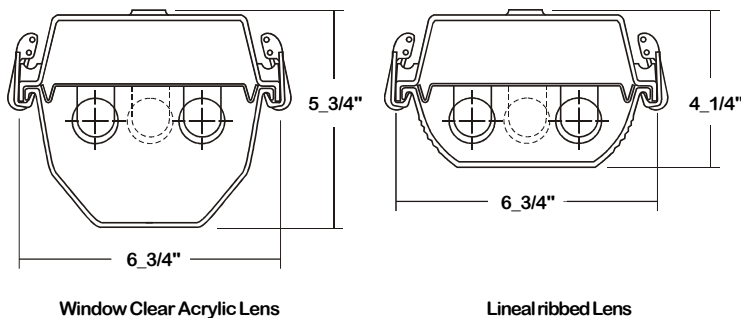

CIT200 SERIES - LED T8

CROSS SECTION

BACK PLATE

SAFETY SWITCH

- TS2 - LED Luminaire On/Off Safety Switch**
- Easily accessible on exterior of wire way.
 - Allows individual fixture to be switched ON/OFF during re-lamping or Maintenance.
 - Prevents damage to lamp and electrical shock during lamping and re-lamping.
 - Allows safe entry to wire way channel where power connector can be disconnected for maintenance to fixture.