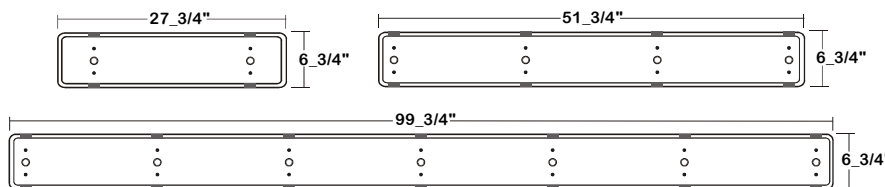

LED T8 - WRAPAROUND

CIT200 SERIES

Fully Gasketed Enclosure Luminaire

- 6_3/4" Width, Fully Gasketed Enclosure Luminaire For LED T8 Internal Driver Light Tube (by Others)
- Fiberglass Housing and Polycarbonate Latches
- Poured In Place Polyurethane Gasket
- Window Clear Acrylic Lens
- UL Listed / Conforms to UL Standard 1598 - SUB 8750
- Certifications*:
 - Damp Locations
 - IP65 - Dust Tight
 - IP67 - Dust Tight
- Available with :
 - Heavy Duty Safety Switch
 - Stainless Steel Mounting Brackets
 - Stainless Steel Chain Mount V-Hooks
 - Stainless Steel Latches
 - Tamper Proof Screws

CIT200 SERIES - LED T8

CROSS SECTION

BACK PLATE

SAFETY SWITCH

- TS2 - LED Luminaire On/Off Safety Switch**
- Easily accessible on exterior of wire way.
 - Allows individual fixture to be switched ON/OFF during re-lamping or Maintenance.
 - Prevents damage to lamp and electrical shock during lamping and re-lamping.
 - Allows safe entry to wire way channel where power connector can be disconnected for maintenance to fixture.

CATALOG NUMBER

	NOMINAL LENGTH	TOTAL LAMPS		NOMINAL LENGTH	TOTAL LAMPS		NOMINAL LENGTH	TOTAL LAMPS
CIT200-1-2LI _{1,3*}	2'	1	CIT200-2-2LI _{1,3*}	2'	2	CIT200-3-2LI _{1,3*}	2'	3
CIT200-1-2LR _{1,3*}	2'	1	CIT200-2-2LR _{1,3*}	2'	2	CIT200-3-2LR _{1,3*}	2'	3
CIT200-1-4LI _{1,2,3,4*}	4'	1	CIT200-2-4LI _{1,2,3,4*}	4'	2	CIT200-3-4LI _{1,2,3,4*}	4'	3
CIT200-1-4LR _{1,2,3,4*}	4'	1	CIT200-2-4LR _{1,2,3,4*}	4'	2	CIT200-3-4LR _{1,2,3,4*}	4'	3
CIT200-1-8LIT _{1,2,3,4*}	8'	2	CIT200-2-8LIT _{1,2,3,4*}	8'	4	CIT200-3-8LIT _{1,2,3,4*}	8'	6
CIT200-1-8LRT _{1,2,3,4*}	8'	2	CIT200-2-8LRT _{1,2,3,4*}	8'	4	CIT200-3-8LRT _{1,2,3,4*}	8'	6