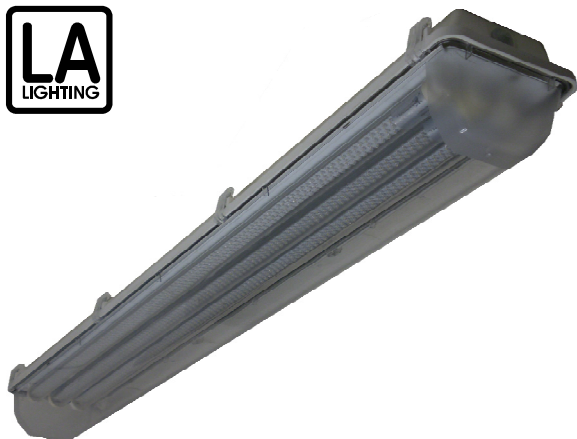

LED T8 - WRAPAROUND

CIT200 SERIES

Fully Gasketed Enclosure Luminaire

- 6_3/4" Width, Fully Gasketed Enclosure Luminaire For LED T8 Internal Driver Light Tube (by Others)
- Fiberglass Housing and Polycarbonate Latches
- Poured In Place Polyurethane Gasket
- Window Clear Acrylic Lens
- UL Listed / Conforms to UL Standard 1598 - SUB 8750
- Certifications*:
 - Damp Locations
 - IP65 - Dust Tight
 - IP67 - Dust Tight
- Available with :
 - Heavy Duty Safety Switch
 - Stainless Steel Mounting Brackets
 - Stainless Steel Chain Mount V-Hooks
 - Stainless Steel Latches
 - Tamper Proof Screws

CIT200 SERIES - LED T8

CROSS SECTION

BACK PLATE

SAFETY SWITCH

- TS2 - LED Luminaire On/Off Safety Switch**
- Easily accessible on exterior of wire way.
 - Allows individual fixture to be switched ON/OFF during re-lamping or Maintenance.
 - Prevents damage to lamp and electrical shock during lamping and re-lamping.
 - Allows safe entry to wire way channel where power connector can be disconnected for maintenance to fixture.