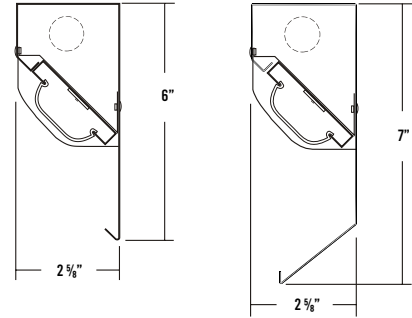

CROSS SECTION

RB 1 BEND REFLECTOR

RB 2 BEND REFLECTOR