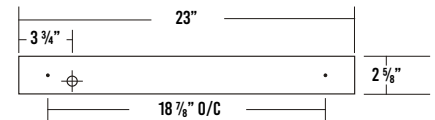

RB 2 BEND REFLECTOR

2' BACKPLATE

4' BACKPLATE

8' BACKPLATE

SPECIFICATIONS

CONSTRUCTION

- 22 gauge cold-rolled steel welded housing

FINISH