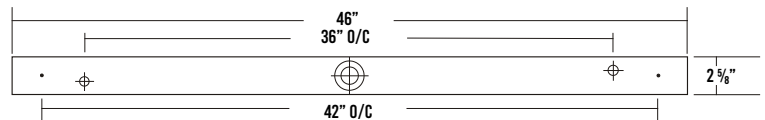

RB 2 BEND REFLECTOR

2' BACKPLATE

4' BACKPLATE

8' BACKPLATE

SPECIFICATIONS

CONSTRUCTION

- 22 gauge cold-rolled steel welded housing

FINISH