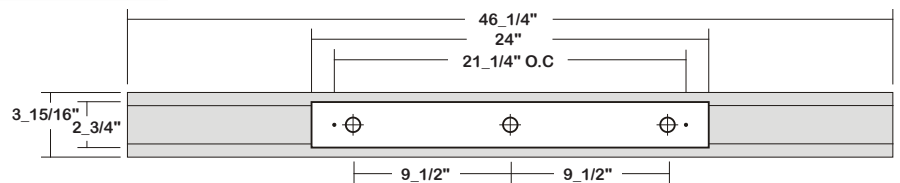

APPLICATIONS

- Architectural, Atrium, Retail, Office, Museum, Library, Commercial

FEATURES

- Adjustable bracket attached with adjustable range from 0° to 180° in 15° increments
- 0-10V dimming driver standard
- Supports California Title 24 compliance

OPTIONS

- Full customization available upon request
- Additional lumen packages and color temperatures available
- Wireless control options available
- Custom colors available
- Tunable white available (2700K-6500K)

SPECIFICATIONS

CONSTRUCTION

- 22 ga. cold rolled steel welded housing
- 18 ga. cold rolled steel adjustable bracket and adjustable bracket end cap for box
- 24 ga. pre-painted reflector
- End plates welded onto reflector and housing

OPTICAL

- Frosted white acrylic lens

FINISH

- Baked white powder coated finish / welded and painted after fabrication / minimum reflectance 90%

ELECTRICAL

- High efficiency drivers coupled with long-life LEDs
- Service life greater than 50,000 hours (L70)
- Universal voltage 120V through 277V (347V / 480V available)
- Power Factor (PF) $\geq$ 0.9
- Total Harmonic Distortion (THD) $\leq$ 20%

LISTING

- UL USA and Canada listed / suitable for damp locations

WARRANTY

- 5-year limited warranty

Los Angeles Lighting Mfg. Co.
Contact Us
T: 626-454-8300 10141 Olney Street
F: 626-454-8399 El Monte, CA 91731
www.lalighting.com Made in the USA

Due to continued product improvements and enhancements, Los Angeles Lighting Manufacturing Company reserves the right to alter specifications, dimensions, data, and/or materials without notice. Please visit our website to view the most current information.

© 2022 LOS ANGELES LIGHTING MANUFACTURING CO. ALL RIGHTS RESERVED.

Revised: 6/23/23