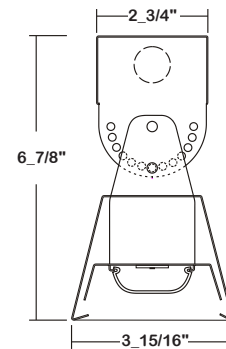

*FRWA Lens Shown

- 3/16" MTG. HOLE \varnothing 7/8" K.O.

APPLICATIONS

- Architectural, Atrium, Retail, Office, Museum, Library, Commercial

FEATURES

- Adjustable bracket attached with adjustable range from 0° to 180° in 15° increments
- 0-10V dimming driver standard
- Supports California Title 24 compliance

SPECIFICATIONS

CONSTRUCTION

- 22 ga. cold rolled steel welded housing
- 18 ga. cold rolled steel adjustable bracket and adjustable bracket end cap for box
- 24 ga. pre-painted reflector
- End plates welded onto reflector and housing