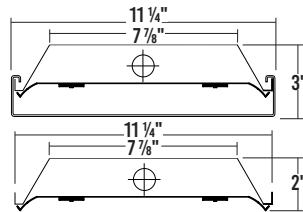

AS OF 07/21/2021

VIEW DETAILS

VIEW DETAILS

**GDC310 / GDC320  
CENTER LENS RECESSED T-BAR**

SIZE	LUMENS	CATALOG NUMBER
1'x4'	4000	GDC310-4-4L-DRDM-UNV-1/840
2'x2'	3000	GDC320-3-2L-DRDM-UNV-1/840
2'x4'	6000	GDC320-4-4L-DRDM-UNV-1/840

VIEW DETAILS

**HBN100  
ECONOMY HIGH BAY**

LENGTH	LUMENS	CATALOG NUMBER
4'	12000	HBN100-12-4L-PA-DRDM-UNV-2/850HT
4'	16000	HBN100-16-4L-PA-DRDM-UNV-2/850HT
4'	24000	HBN100-24-4L-PA-DRDM-UNV-2/850HT
4'	24000	HBN100-24-4L-DRDM-UNV-2/850HT