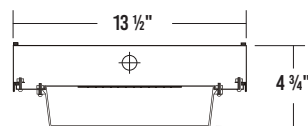

**CIT400
WET LOCATION WIDE VAPOR TIGHT**

LENGTH	LUMENS	CATALOG NUMBER
4'	16000	CIT400-16-4L-DRFA-WL-DRDM-UNV-2/850
4'	24000	CIT400-24-4L-DRFA-WL-DRDM-UNV-2/850HT

CAT. NUM.	ACCESSORY DESCRIPTION
CIT4/SSV	Stainless Steel Chain Mount V-Hook*

VIEW DETAILS

**BCL100
SECURITY CANOPY**

SIZE	LUMENS	CATALOG NUMBER
1'x1'	3000	BCL100-3-1L-DRDM-UNV-1/840
1'x1'	4000	BCL100-4-1L-DRDM-UNV-1/840

CAT. NUM.	ACCESSORY DESCRIPTION
TP	Tamper Proof Screws (Set)