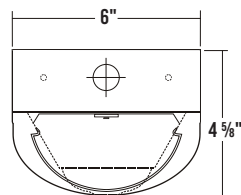

LENGTH	LUMENS	CATALOG NUMBER
4'	4000	WSE251-4-4L-MSPCD(LW)-DRDM-UNV-1/840

Los Angeles Lighting Mfg. Co.

Headquarters
10141 Olney Street
El Monte, CA 91731
Made in the USA

Contact Us
T: 626-454-8300
F: 626-454-8399
www.lalighting.com

* Los Angeles Lighting Manufacturing Company reserves the right to alter the specifications, dimensions, data, and / or materials without notice.

©2021 LOS ANGELES LIGHTING MANUFACTURING CO. ALL RIGHTS RESERVED.

* Two required per luminaire.