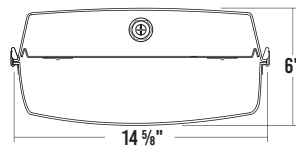

LENGTH	LUMENS	CATALOG NUMBER
4'	16000	CIT400-16-4L-DRFA-WL-DRDM-UNV-2/850
4'	24000	CIT400-24-4L-DRFA-WL-DRDM-UNV-2/850HT

CAT. NUM.	ACCESSORY DESCRIPTION
CIT4/SSV	Stainless Steel Chain Mount V-Hook*