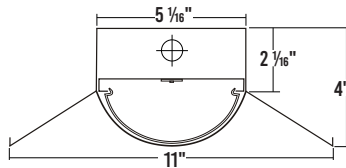

VIEW DETAILS

**STW100**  
NARROW LENSED STRIP

LENGTH	LUMENS	CATALOG NUMBER
4'	2000	STW100-2-4L-FRWA-DRDM-UNV-1/840
4'	4000	STW100-4-4L-FRWA-DRDM-UNV-1/840
8'	4000	STW100-4-8L-FRWA-DRDM-UNV-1/840
8'	8000	STW100-8-8L-FRWA-DRDM-UNV-1/840
CAT. NUM.		ACCESSORY DESCRIPTION
V4		4" Leg Height V-Hook*
V4CS10		10' Cable w/ 4" Leg Height V-Hook*
YTCS10		10' Y-Toggle End Cable w/Self-Locking Device*

VIEW DETAILS

**STW200**  
WIDE LENSED STRIP

LENGTH	LUMENS	CATALOG NUMBER
4'	4000	STW200-4-4L-DRDM-UNV-1/840
8'	8000	STW200-8-8L-DRDM-UNV-1/840
CAT. NUM.		ACCESSORY DESCRIPTION
V4		4" Leg Height V-Hook*
V4CS10		10' Cable w/ 4" Leg Height V-Hook*
YTCS10		10' Y-Toggle End Cable w/Self-Locking Device*

VIEW DETAILS

**INW200**  
WIDE LENSED INDUSTRIAL STRIP

LENGTH	LUMENS	CATALOG NUMBER
4'	4000	INW200-4-4L-DRDM-UNV-1/840
8'	8000	INW200-8-8L-DRDM-UNV-1/840
CAT. NUM.		ACCESSORY DESCRIPTION
V4		4" Leg Height V-Hook*
V4CS10		10' Cable w/ 4" Leg Height V-Hook*
YTCS10		10' Y-Toggle End Cable w/Self-Locking Device*
WG14-INW200		14 Gauge Wire Guard