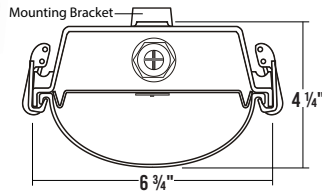

CAT. NUM.	ACCESSORY DESCRIPTION
V6	6" Leg Height V-Hook*
V6CS10	10' Cable w/6" Leg Height V-Hook*
YTCS10	10' Y-Toggle End Cable w/Self-Locking Device*

VIEW DETAILS

**CIT200  
WET LOCATION VAPOR TIGHT**

LENGTH	LUMENS	CATALOG NUMBER
4'	4000	CIT200-4-4L-DRFA-WL-DRDM-UNV-1/840
8'	8000	CIT200-8-8L-DRFA-WL-DRDM-UNV-1/840