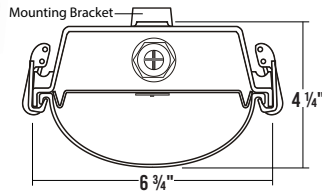

CAT. NUM.	ACCESSORY DESCRIPTION
V6	6" Leg Height V-Hook*
V6CS10	10' Cable w/6" Leg Height V-Hook*
YTCS10	10' Y-Toggle End Cable w/Self-Locking Device*

VIEW DETAILS

**CIT200
WET LOCATION VAPOR TIGHT**

LENGTH	LUMENS	CATALOG NUMBER
4'	4000	CIT200-4-4L-DRFA-WL-DRDM-UNV-1/840
8'	8000	CIT200-8-8L-DRFA-WL-DRDM-UNV-1/840