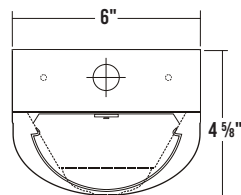

LENGTH	LUMENS	CATALOG NUMBER
4'	4000	WSE251-4-4L-MSPCD(LW)-DRDM-UNV-1/840

Los Angeles Lighting Mfg. Co.

Headquarters
10141 Olney Street
El Monte, CA 91731
Made in the USA

Contact Us
T: 626-454-8300
F: 626-454-8399
www.lalighting.com

Los Angeles Lighting Manufacturing Company reserves the right to alter the specifications, dimensions, data, and / or materials without notice.

©2021 LOS ANGELES LIGHTING MANUFACTURING CO. ALL RIGHTS RESERVED.

* Two required per luminaire.