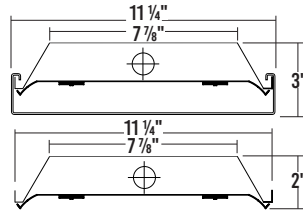

AS OF 07/21/2021

VIEW DETAILS

VIEW DETAILS

**GDC310 / GDC320
CENTER LENS RECESSED T-BAR**

SIZE	LUMENS	CATALOG NUMBER
1'x4'	4000	GDC310-4-4L-DRDM-UNV-1/840
2'x2'	3000	GDC320-3-2L-DRDM-UNV-1/840
2'x4'	4000	GDC320-4-4L-DRDM-UNV-1/840

VIEW DETAILS

**HBN100
ECONOMY HIGH BAY**

LENGTH	LUMENS	CATALOG NUMBER
4'	12000	HBN100-12-4L-PA-DRDM-UNV-2/850HT
4'	16000	HBN100-16-4L-PA-DRDM-UNV-2/850HT
4'	24000	HBN100-24-4L-PA-DRDM-UNV-2/850HT
4'	24000	HBN100-24-4L-DRDM-UNV-2/850HT