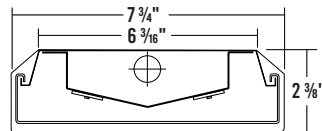

LENGTH	LUMENS	CATALOG NUMBER
4'	4000	WAN107-4-4L-FPA-DRDM-UNV-2/840
CAT. NUM.	ACCESSORY DESCRIPTION	
V4	4" Leg Height V-Hook*	
V4CS10	10' Cable w/ 4" Leg Height V-Hook*	
YTCS10	10' Y-Toggle End Cable w/Self-Locking Device*