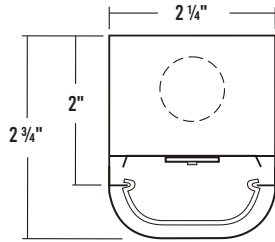

VIEW DETAILS

STW100
NARROW LENSED STRIP

LENGTH	LUMENS	CATALOG NUMBER
4'	2000	STW100-2-4L-FRWA-DRDM-UNV-1/840
4'	4000	STW100-4-4L-FRWA-DRDM-UNV-1/840
8'	4000	STW100-4-8L-FRWA-DRDM-UNV-1/840
8'	8000	STW100-8-8L-FRWA-DRDM-UNV-1/840
CAT. NUM.	ACCESSORY DESCRIPTION	
V4	4" Leg Height V-Hook*	
V4CS10	10' Cable w/ 4" Leg Height V-Hook*	
YTCS10	10' Y-Toggle End Cable w/Self-Locking Device*	

VIEW DETAILS

STW200
WIDE LENSED STRIP

LENGTH	LUMENS	CATALOG NUMBER
4'	4000	STW200-4-4L-DRDM-UNV-1/840
8'	8000	STW200-8-8L-DRDM-UNV-1/840
CAT. NUM.	ACCESSORY DESCRIPTION	
V4	4" Leg Height V-Hook*	
V4CS10	10' Cable w/ 4" Leg Height V-Hook*	
YTCS10	10' Y-Toggle End Cable w/Self-Locking Device*	

VIEW DETAILS

INW200
WIDE LENSED INDUSTRIAL STRIP

LENGTH	LUMENS	CATALOG NUMBER
4'	4000	INW200-4-4L-DRDM-UNV-1/840
8'	8000	INW200-8-8L-DRDM-UNV-1/840
CAT. NUM.	ACCESSORY DESCRIPTION	
V4	4" Leg Height V-Hook*	
V4CS10	10' Cable w/ 4" Leg Height V-Hook*	
YTCS10	10' Y-Toggle End Cable w/Self-Locking Device*	
WG14-INW200	14 Gauge Wire Guard	