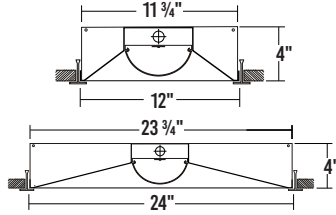

AS OF 07/21/2021

VIEW DETAILS

VIEW DETAILS

**GDC310 / GDC320
CENTER LENS RECESSED T-BAR**

SIZE	LUMENS	CATALOG NUMBER
1'x4'	4000	GDC310-4-4L-DRDM-UNV-1/840
2'x2'	3000	GDC320-3-2L-DRDM-UNV-1/840
2'x4'	4000	GDC320-4-4L-DRDM-UNV-1/840