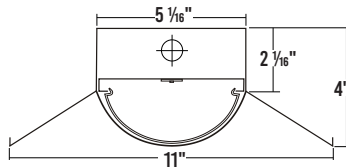

VIEW DETAILS

STW100
NARROW LENSED STRIP

LENGTH	LUMENS	CATALOG NUMBER
4'	2000	STW100-2-4L-FRWA-DRDM-UNV-1/840
4'	4000	STW100-4-4L-FRWA-DRDM-UNV-1/840
8'	4000	STW100-4-8L-FRWA-DRDM-UNV-1/840
8'	8000	STW100-8-8L-FRWA-DRDM-UNV-1/840
CAT. NUM.	ACCESSORY DESCRIPTION	
V4	4" Leg Height V-Hook*	
V4CS10	10' Cable w/ 4" Leg Height V-Hook*	
YTCS10	10' Y-Toggle End Cable w/Self-Locking Device*	

VIEW DETAILS

STW200
WIDE LENSED STRIP

LENGTH	LUMENS	CATALOG NUMBER
4'	4000	STW200-4-4L-DRDM-UNV-1/840
8'	8000	STW200-8-8L-DRDM-UNV-1/840
CAT. NUM.	ACCESSORY DESCRIPTION	
V4	4" Leg Height V-Hook*	
V4CS10	10' Cable w/ 4" Leg Height V-Hook*	
YTCS10	10' Y-Toggle End Cable w/Self-Locking Device*	

VIEW DETAILS

INW200
WIDE LENSED INDUSTRIAL STRIP

LENGTH	LUMENS	CATALOG NUMBER
4'	4000	INW200-4-4L-DRDM-UNV-1/840
8'	8000	INW200-8-8L-DRDM-UNV-1/840
CAT. NUM.	ACCESSORY DESCRIPTION	
V4	4" Leg Height V-Hook*	
V4CS10	10' Cable w/ 4" Leg Height V-Hook*	
YTCS10	10' Y-Toggle End Cable w/Self-Locking Device*	
WG14-INW200	14 Gauge Wire Guard	