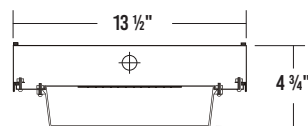

**CIT400  
WET LOCATION WIDE VAPOR TIGHT**

LENGTH	LUMENS	CATALOG NUMBER
4'	16000	CIT400-16-4L-DRFA-WL-DRDM-UNV-2/850
4'	24000	CIT400-24-4L-DRFA-WL-DRDM-UNV-2/850HT

CAT. NUM.	ACCESSORY DESCRIPTION
CIT4/SSV	Stainless Steel Chain Mount V-Hook*

VIEW DETAILS

**BCL100  
SECURITY CANOPY**

SIZE	LUMENS	CATALOG NUMBER
1'x1'	3000	BCL100-3-1L-DRDM-UNV-1/840
1'x1'	4000	BCL100-4-1L-DRDM-UNV-1/840

CAT. NUM.	ACCESSORY DESCRIPTION
TP	Tamper Proof Screws (Set)