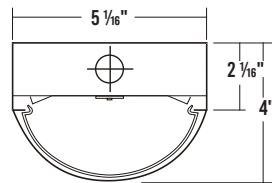

VIEW DETAILS

**STW100**  
NARROW LENSED STRIP

LENGTH	LUMENS	CATALOG NUMBER
4'	2000	STW100-2-4L-FRWA-DRDM-UNV-1/840
4'	4000	STW100-4-4L-FRWA-DRDM-UNV-1/840
8'	4000	STW100-4-8L-FRWA-DRDM-UNV-1/840
8'	8000	STW100-8-8L-FRWA-DRDM-UNV-1/840
CAT. NUM.		ACCESSORY DESCRIPTION
V4		4" Leg Height V-Hook*
V4CS10		10' Cable w/ 4" Leg Height V-Hook*
YTCS10		10' Y-Toggle End Cable w/Self-Locking Device*

VIEW DETAILS

**STW200**  
WIDE LENSED STRIP

LENGTH	LUMENS	CATALOG NUMBER
4'	4000	STW200-4-4L-DRDM-UNV-1/840
8'	8000	STW200-8-8L-DRDM-UNV-1/840
CAT. NUM.		ACCESSORY DESCRIPTION
V4		4" Leg Height V-Hook*
V4CS10		10' Cable w/ 4" Leg Height V-Hook*
YTCS10		10' Y-Toggle End Cable w/Self-Locking Device*

VIEW DETAILS

**INW200**  
WIDE LENSED INDUSTRIAL STRIP

LENGTH	LUMENS	CATALOG NUMBER
4'	4000	INW200-4-4L-DRDM-UNV-1/840
8'	8000	INW200-8-8L-DRDM-UNV-1/840
CAT. NUM.		ACCESSORY DESCRIPTION
V4		4" Leg Height V-Hook*
V4CS10		10' Cable w/ 4" Leg Height V-Hook*
YTCS10		10' Y-Toggle End Cable w/Self-Locking Device*
WG14-INW200		14 Gauge Wire Guard