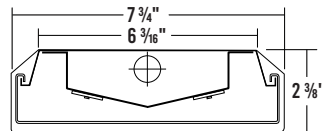

LENGTH	LUMENS	CATALOG NUMBER
4'	4000	WAN107-4-4L-FPA-DRDM-UNV-2/840
CAT. NUM.		ACCESSORY DESCRIPTION
V4		4" Leg Height V-Hook*
V4CS10		10' Cable w/ 4" Leg Height V-Hook*
YTCS10		10' Y-Toggle End Cable w/Self-Locking Device*