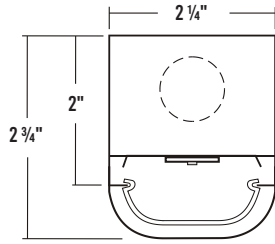

VIEW DETAILS

**STW100**  
NARROW LENSED STRIP

LENGTH	LUMENS	CATALOG NUMBER
4'	2000	STW100-2-4L-FRWA-DRDM-UNV-1/840
4'	4000	STW100-4-4L-FRWA-DRDM-UNV-1/840
8'	4000	STW100-4-8L-FRWA-DRDM-UNV-1/840
8'	8000	STW100-8-8L-FRWA-DRDM-UNV-1/840
CAT. NUM.		ACCESSORY DESCRIPTION
V4		4" Leg Height V-Hook*
V4CS10		10' Cable w/ 4" Leg Height V-Hook*
YTCS10		10' Y-Toggle End Cable w/Self-Locking Device*

VIEW DETAILS

**STW200**  
WIDE LENSED STRIP

LENGTH	LUMENS	CATALOG NUMBER
4'	4000	STW200-4-4L-DRDM-UNV-1/840
8'	8000	STW200-8-8L-DRDM-UNV-1/840
CAT. NUM.		ACCESSORY DESCRIPTION
V4		4" Leg Height V-Hook*
V4CS10		10' Cable w/ 4" Leg Height V-Hook*
YTCS10		10' Y-Toggle End Cable w/Self-Locking Device*

VIEW DETAILS

**INW200**  
WIDE LENSED INDUSTRIAL STRIP

LENGTH	LUMENS	CATALOG NUMBER
4'	4000	INW200-4-4L-DRDM-UNV-1/840
8'	8000	INW200-8-8L-DRDM-UNV-1/840
CAT. NUM.		ACCESSORY DESCRIPTION
V4		4" Leg Height V-Hook*
V4CS10		10' Cable w/ 4" Leg Height V-Hook*
YTCS10		10' Y-Toggle End Cable w/Self-Locking Device*
WG14-INW200		14 Gauge Wire Guard