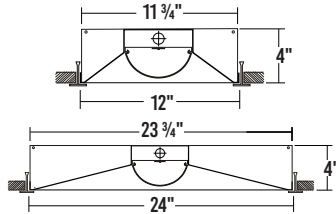

AS OF 07/21/2021

VIEW DETAILS

VIEW DETAILS

**GDC310 / GDC320  
CENTER LENS RECESSED T-BAR**

SIZE	LUMENS	CATALOG NUMBER
1'x4'	4000	GDC310-4-4L-DRDM-UNV-1/840
2'x2'	3000	GDC320-3-2L-DRDM-UNV-1/840
2'x4'	6000	GDC320-4-4L-DRDM-UNV-1/840