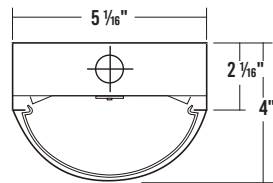

VIEW DETAILS

STW100
NARROW LENSED STRIP

LENGTH	LUMENS	CATALOG NUMBER
4'	2000	STW100-2-4L-FRWA-DRDM-UNV-1/840
4'	4000	STW100-4-4L-FRWA-DRDM-UNV-1/840
8'	4000	STW100-4-8L-FRWA-DRDM-UNV-1/840
8'	8000	STW100-8-8L-FRWA-DRDM-UNV-1/840
CAT. NUM.	ACCESSORY DESCRIPTION	
V4	4" Leg Height V-Hook*	
V4CS10	10' Cable w/ 4" Leg Height V-Hook*	
YTCS10	10' Y-Toggle End Cable w/Self-Locking Device*	

VIEW DETAILS

STW200
WIDE LENSED STRIP

LENGTH	LUMENS	CATALOG NUMBER
4'	4000	STW200-4-4L-DRDM-UNV-1/840
8'	8000	STW200-8-8L-DRDM-UNV-1/840
CAT. NUM.	ACCESSORY DESCRIPTION	
V4	4" Leg Height V-Hook*	
V4CS10	10' Cable w/ 4" Leg Height V-Hook*	
YTCS10	10' Y-Toggle End Cable w/Self-Locking Device*	

VIEW DETAILS

INW200
WIDE LENSED INDUSTRIAL STRIP

LENGTH	LUMENS	CATALOG NUMBER
4'	4000	INW200-4-4L-DRDM-UNV-1/840
8'	8000	INW200-8-8L-DRDM-UNV-1/840
CAT. NUM.	ACCESSORY DESCRIPTION	
V4	4" Leg Height V-Hook*	
V4CS10	10' Cable w/ 4" Leg Height V-Hook*	
YTCS10	10' Y-Toggle End Cable w/Self-Locking Device*	
WG14-INW200	14 Gauge Wire Guard	