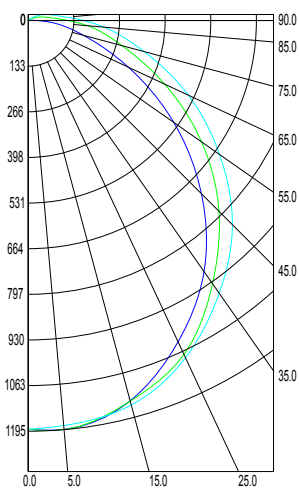

ORDERING INFORMATION

ADDITIONAL OPTIONS AVAILABLE. VISIT WWW.LALIGHTING.COM/RESOURCES FOR MORE INFORMATION

EXAMPLE: STW200-8-8L-BPL1.5-DRDM-UNV-1/840

SERIES	LED LUMEN PACKAGE	NOMINAL LENGTH	COLOR	CONTROLS/ELECTRICAL	DRIVER	VOLTAGE	# OF LED ROWS	CRI / CCT
STW200					DRDM	UNV	1	
STW200 • 5" Wide Strip Luminaire	1 1000 lm 2 2000 lm 3 3000 lm 4 4000 lm 6 6000 lm High Efficacy 1HE 1000 lm 2HE 2000 lm 3HE 3000 lm	2L • 2'	(Blank) • Standard White Housing BLK • Black Housing BZ • Bronze Housing	MS(xx) • Motion Sensor • Lens Option WLC(LED RU) • Wireless Control BPL1.5 • 1500 lm Emergency Battery Pack *Leave Blank if Not Specified	DRDM • 0-10V Dimmable Driver	UNV • 120V-277V	1 • 1 LED Row	827 • 80+CRI / 2700K 830 • 80+CRI / 3000K 835 • 80+CRI / 3500K 840 • 80+CRI / 4000K 850 • 80+CRI / 5000K 865 • 80+CRI / 6500K 8TW • 80+CRI Tunable White 2700K-6500K <i>90CRI Also available</i> <i>Contact customer service for additional CRI/CCT packages.</i>
	2 2000 lm 3 3000 lm 4 4000 lm 6 6000 lm 8 8000 lm 10 10000 lm 12 12000 lm High Efficacy 2HE 2000 lm 3HE 3000 lm 4HE 4000 lm 6HE 6000 lm	4L • 4'						
	4 4000 lm 8 8000 lm 12 12000 lm 16 16000 lm 24 24000 lm High Efficacy 4HE 4000 lm 8HE 8000 lm 12HE 12000 lm	8L • 8'						
<i>Standard options for STW200 shown above. For additional options, including lumen packages, controls, lenses, switches, finishes, and more, visit www.lalighting.com/resources or contact customer service.</i>								

PHOTOMETRIC DATA

STW200-4-4L-DRDM-UNV-1/840
TEST NO. = LA-T3637
NO. OF LED ROWS = 1
SYSTEM WATT (W) = 26.7
CRI ≥ 80
L70(Hrs.) ≥ 50,000
PHOTOMETRY TYPE = C

ZONAL LUMEN SUMMARY

DEGREES	LUMENS	% LAMP	% FIXTURE
0-30	932	22.83	25.2
0-40	1518	37.17	41.1
0-60	2668	65.31	72.2
0-90	3540	86.64	95.8
90-120	143	3.51	3.8
90-150	152	3.74	4.1
90-180	152	3.74	4.1
0-180	3692	90.38	100.0

SPACING CRITERION

ALONG	ACROSS
1.20	1.27

Luminaire Output = 3692 lumens
Luminaire Efficacy = 26.7 lm/W
Luminaire Efficiency = 90.38%

Los Angeles Lighting Mfg. Co.
Contact Us
T: 626-454-8300
F: 626-454-8399
www.lalighting.com
10141 Olney Street
El Monte, CA 91731
Made in the USA

Due to continued product improvements and enhancements, Los Angeles Lighting Manufacturing Company reserves the right to alter specifications, dimensions, data, and/or materials without notice. Please visit our website to view the most current information.

© 2023 LOS ANGELES LIGHTING MANUFACTURING CO. ALL RIGHTS RESERVED.

Revised: 07/10/2024