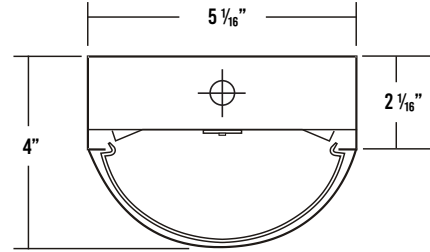

STRIP LIGHT

STW200

5" WIDE STRIP LUMINAIRE

JOB	
TYPE	
DATE	

SURFACE/SUSPENDED/WALL MOUNTED LED LUMINAIRE

- 2" K.O.
- 7/8" K.O.
- 1/16" STEM MOUNTING K.O.
- V-HOOK HOLE
- 3/16" MOUNTING HOLE

CROSS SECTION

2' BACKPLATE