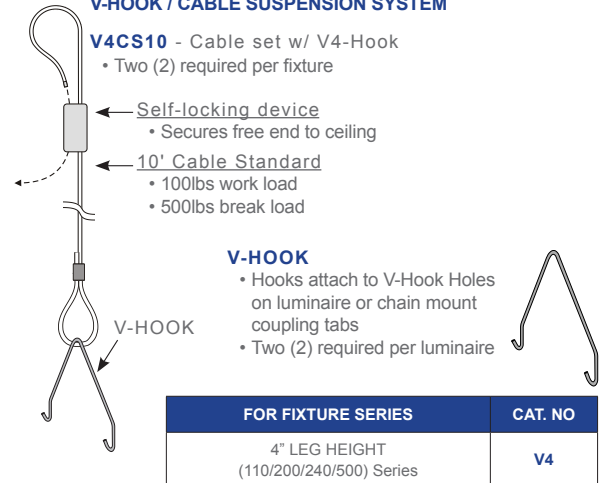

Additional lumen packages and color temperatures available.

MOUNTING ACCESSORIES

Y-TOGGLE-END / CABLE SUSPENSION SYSTEM

CABLE SUSPENSION SYSTEM

V-HOOK / CABLE SUSPENSION SYSTEM

45° MOUNTING BRACKET

- 45MB**
- Designed for mounting luminaires at 45° angle
 - Ideal for wall or ceiling mount applications
 - 18 gauge electro-galvanized steel
 - Baked white powder coated finish
 - Two mounting brackets required for each 2', 4', or 8' luminaire
 - Must drill own mounting holes on back of luminaire
 - Mounting hardware not provided