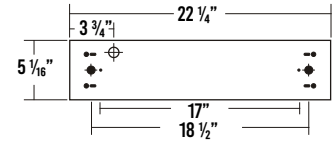

STRIP LIGHT

STW200

5" WIDE STRIP LUMINAIRE

JOB	
TYPE	
DATE	

SURFACE/SUSPENDED/WALL MOUNTED LED LUMINAIRE

- 2" K.O.
- 7/8" K.O.
- 1/16" STEM MOUNTING K.O.
- V-HOOK HOLE
- 3/16" MOUNTING HOLE

CROSS SECTION

2' BACKPLATE