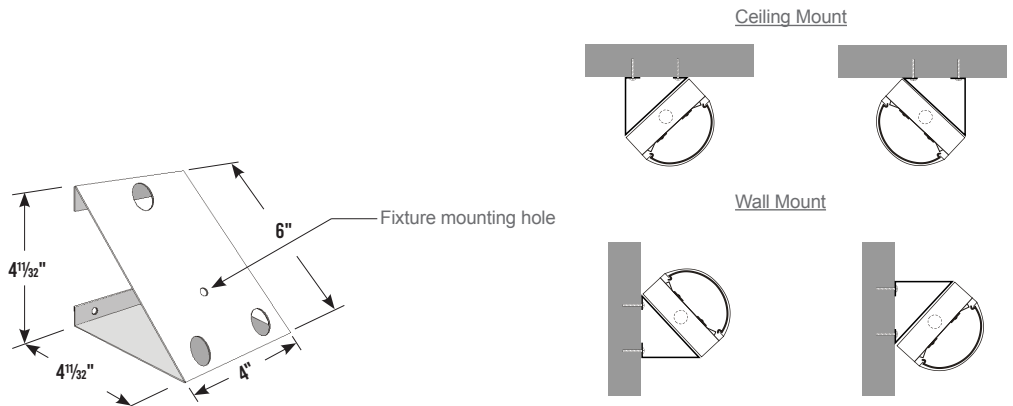

Additional lumen packages and color temperatures available.

MOUNTING ACCESSORIES

Y-TOGGLE-END / CABLE SUSPENSION SYSTEM

CABLE SUSPENSION SYSTEM

V-HOOK / CABLE SUSPENSION SYSTEM

45° MOUNTING BRACKET

- 45MB**
- Designed for mounting luminaires at 45° angle
 - Ideal for wall or ceiling mount applications
 - 18 gauge electro-galvanized steel
 - Baked white powder coated finish
 - Two mounting brackets required for each 2', 4', or 8' luminaire
 - Must drill own mounting holes on back of luminaire
 - Mounting hardware not provided