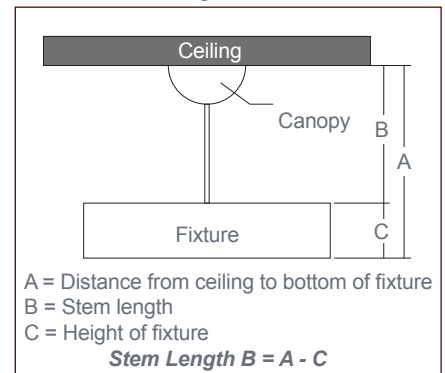

CAT. NO.	LUMINAIRE MODEL
CMC-XXW200	STW200

STEM (Specify Length)

- 3/8" IPS, nominal OD 5/8"
- Threaded 1" each end
- 2 lock nuts provided per stem
- Standard lengths: 6", 12", 18", 24", 30", 36", 48"
- Baked white enamel finish

Other lengths & finishes are available as specified

Stem Length Calculation

CANOPY / CABLE SUSPENSION SYSTEM

- Self-locking, one-step adjustable suspension device with canopy

433B

- Canopy with cable
- No power cord
- Cable length 48" and 96"
- Max. Weight 196 lbs.