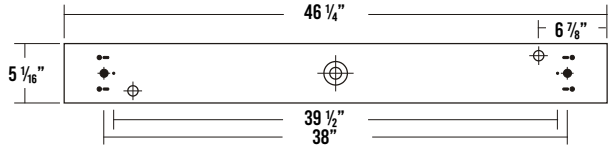

4' BACKPLATE