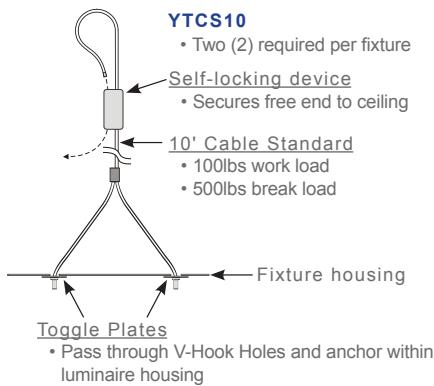

NOTE:
System data as of 5/7/25 (K-Boards).
Luminaire efficiency: 2ft - 89.8%, 4ft - 90.4%, 8ft - 90.6%
Subject to change without notice.

System data is based on 120V input voltage. Actual performance may differ as a result of end-user environment and application. This fixture has been tested and listed in accordance with UL Standards. L.A. Lighting certifies that it will operate safely when installed properly, and within an ambient temperature range noted in the system data table.

Additional lumen packages and color temperatures available.

MOUNTING ACCESSORIES

Y-TOGGLE-END / CABLE SUSPENSION SYSTEM