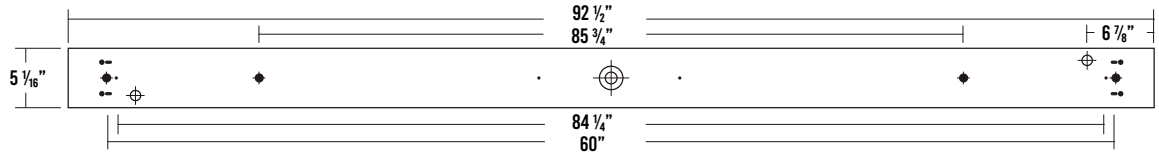

8' BACKPLATE

SPECIFICATIONS

CONSTRUCTION

- 22 gauge cold rolled steel housing
- End plates fastened to housing by sheet metal screws to assure rigidity

FINISH

- Baked white polyester finish
- Minimum reflectance 86%
- End plates - baked white powder coated finish / painted after fabrication

OPTICAL

- Frosted white acrylic lens

ELECTRICAL

- High efficiency drivers coupled with long-life LEDs
- Service life tested at 50,000 hours (L70)
- Universal voltage 120V through 277V (347V / 480V available)
- Power Factor (PF) ≥ 0.9
- Total Harmonic Distortion (THD) ≤ 20%

LISTING

- UL USA and Canada listed / suitable for damp locations

WARRANTY

- 5-year limited warranty standard. 10-year limited warranty available

APPLICATIONS

Retail, Warehouse, Industrial, Office, Corridor, Stairwell, Parking, Structure, Assembly Line, Aisle Lighting

FEATURES

- 0-10V Dimming driver standard
- Supports California Title 24 compliance
- Suitable for damp location

OPTIONS CONTACT CUSTOMER SERVICE FOR ADDITIONAL OPTIONS

- Controls
- Cord & plug
- Custom housing colors
- Emergency battery pack
- Tunable white (2700K - 6500K)
- Plug-in branch wiring connector system
- Customization available upon request

CUSTOM COLORS

BLK - Matte Black

CS - Camaro Silver

BZ - Statuary Bronze

Variety of RAL colors available upon request.

Los Angeles Lighting Mfg. Co.
Contact Us
T: 626-454-8300
F: 626-454-8399
www.lalighting.com

10141 Olney Street
El Monte, CA 91731
Made in the USA

Due to continued product improvements and enhancements, Los Angeles Lighting Manufacturing Company reserves the right to alter specifications, dimensions, data, and/or materials without notice. Please visit our website to view the most current information.

© 2023 LOS ANGELES LIGHTING MANUFACTURING CO. ALL RIGHTS RESERVED.

Revised: 07/10/2024

MADE IN THE USA
BABA/BAA Compliant