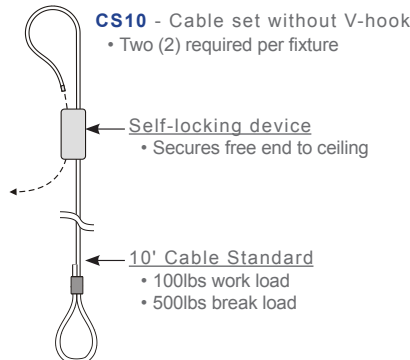

CABLE SUSPENSION SYSTEM