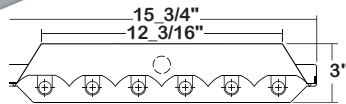

6-LAMP FULL BODY HIGH BAY

LAMPS	TYPE	CATALOG NUMBER
6	T5HO	HBN200-6-4M-SR-2/4E5H-UNV
6	T5HO	HBN200-6-4R-SR-2/4E8IH-UNV
CAT. NUM.		ACCESSORY DESCRIPTION
WG11-HBN200		11 GAUGE WIRE GUARD

[VIEW DETAILS](#)