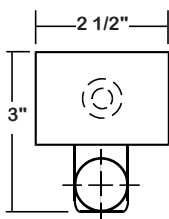

KNOCKED DOWN STRIP - 1 LAMP

LENGTH	TYPE	CATALOG NUMBER
4'	F32T8	KDS100-1-4RT-1E8I-UNV
8'	F32T8	KDS100-1-8RT-2E8I-UNV

CAT. NUM.	ACCESSORY DESCRIPTION
WG14-KDS100	4' - 14 Gauge Wire Guard

[VIEW DETAILS](#)