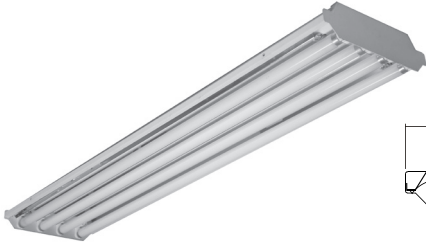

AS OF 11/13/2020

4-LAMP FULL BODY HIGH BAY

LAMPS	TYPE	CATALOG NUMBER
4	T5HO	HBN100-4-4M-SR-4E5H-UNV
CAT. NUM.		ACCESSORY DESCRIPTION
WG11-HBN100		11 GAUGE WIRE GUARD

[VIEW DETAILS](#)

6-LAMP FULL BODY HIGH BAY

LAMPS	TYPE	CATALOG NUMBER
6	T5HO	HBN200-6-4M-SR-2/4E5H-UNV
6	T5HO	HBN200-6-4R-SR-2/4E8IH-UNV
CAT. NUM.		ACCESSORY DESCRIPTION
WG11-HBN200		11 GAUGE WIRE GUARD

[VIEW DETAILS](#)

WET LOCATION VAPOR TIGHT

LENGTH	TYPE	CATALOG NUMBER
4'	T5HO	CIT200-2-4M-DRRL-WL-2E5H-UNV
8'	T5HO	CIT200-2-8MT-DRRL-WL-4E5H-UNV
CAT. NUM.		ACCESSORY DESCRIPTION
SSL		Stainless Steel Latches (per set) - 4ft fixture
SSL		Stainless Steel Latches (per set) - 8ft fixture
CIT/VH		Stainless Steel Chain Mount V-Hook*