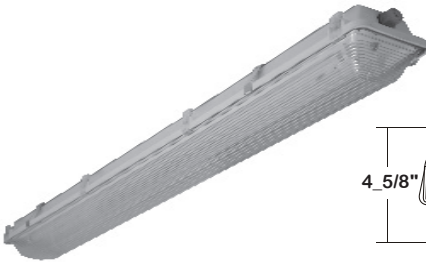

AS OF 11/13/2020

4-LAMP FULL BODY HIGH BAY

LAMPS	TYPE	CATALOG NUMBER
4	T5HO	HBN100-4-4M-SR-4E5H-UNV
CAT. NUM.		ACCESSORY DESCRIPTION
WG11-HBN100		11 GAUGE WIRE GUARD

[VIEW DETAILS](#)

6-LAMP FULL BODY HIGH BAY

LAMPS	TYPE	CATALOG NUMBER
6	T5HO	HBN200-6-4M-SR-2/4E5H-UNV
6	T5HO	HBN200-6-4R-SR-2/4E8IH-UNV
CAT. NUM.		ACCESSORY DESCRIPTION
WG11-HBN200		11 GAUGE WIRE GUARD

[VIEW DETAILS](#)

WET LOCATION VAPOR TIGHT

LENGTH	TYPE	CATALOG NUMBER
4'	T5HO	CIT200-2-4M-DRRL-WL-2E5H-UNV
8'	T5HO	CIT200-2-8MT-DRRL-WL-4E5H-UNV
CAT. NUM.		ACCESSORY DESCRIPTION
SSL		Stainless Steel Latches (per set) - 4ft fixture
SSL		Stainless Steel Latches (per set) - 8ft fixture
CIT/VH		Stainless Steel Chain Mount V-Hook*

[VIEW DETAILS](#)

WET LOCATION WIDE VAPOR TIGHT

LAMPS	TYPE	CATALOG NUMBER
4	T5HO	CIT400-4-4M-DRCA-WL-4E5H-UNV
CAT. NUM.		ACCESSORY DESCRIPTION
SR		Specular Reflector *
CIT4/VH		Stainless Steel Chain Mount V-Hook (2 per fixture)
CIT4/CM		Stainless Steel Ceiling Mount Hanger (2 per fixture)
CIT4/LT		Lens Tether * (2 per fixture)