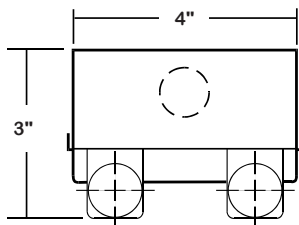

KNOCKED DOWN STRIP - 2 LAMP

LENGTH	TYPE	CATALOG NUMBER
4'	F32T8	KDS200-2-4RT-2E8I-UNV
8'	F32T8	KDS200-2-8RT-4E8I-UNV

CAT. NUM.	ACCESSORY DESCRIPTION
WG14-KDS100	4' - 14 Gauge Wire Guard
CMC-KDS200	12" Coupling for KDS200

[VIEW DETAILS](#)