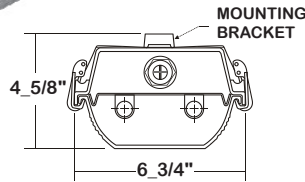

LAMPS	TYPE	CATALOG NUMBER
6	T5HO	HBN200-6-4M-SR-2/4E5H-UNV
6	T5HO	HBN200-6-4R-SR-2/4E8IH-UNV
CAT. NUM.		ACCESSORY DESCRIPTION
WG11-HBN200		11 GAUGE WIRE GUARD

[VIEW DETAILS](#)

WET LOCATION VAPOR TIGHT

LENGTH	TYPE	CATALOG NUMBER
4'	T5HO	CIT200-2-4M-DRRL-WL-2E5H-UNV
8'	T5HO	CIT200-2-8MT-DRRL-WL-4E5H-UNV
CAT. NUM.		ACCESSORY DESCRIPTION
SSL		Stainless Steel Latches (per set) - 4ft fixture
SSL		Stainless Steel Latches (per set) - 8ft fixture
CIT/VH		Stainless Steel Chain Mount V-Hook*