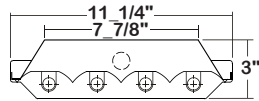

4-LAMP FULL BODY HIGH BAY

LAMPS	TYPE	CATALOG NUMBER
4	T5HO	HBN100-4-4M-SR-4E5H-UNV
CAT. NUM.		ACCESSORY DESCRIPTION
WG11-HBN100		11 GAUGE WIRE GUARD

[VIEW DETAILS](#)