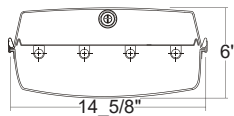

WET LOCATION WIDE VAPOR TIGHT

LAMPS	TYPE	CATALOG NUMBER
4	T5HO	CIT400-4-4M-DRCA-WL-4E5H-UNV
CAT. NUM.		ACCESSORY DESCRIPTION
SR		Specular Reflector *
CIT4/VH		Stainless Steel Chain Mount V-Hook (2 per fixture)
CIT4/CM		Stainless Steel Ceiling Mount Hanger (2 per fixture)
CIT4/LT		Lens Tether * (2 per fixture)

[VIEW DETAILS](#)

*(FIELD INSTALLED)

Los Angeles Lighting Mfg. Co.

Headquarters
10141 Olney Street
El Monte, CA 91731
Made in the USA

Contact Us
T: 626-454-8300
F: 626-454-8399
LALighting.com

- Prices are subject to change without notice.
- Freight is not included.
- All "UNV" items are with generic universal voltage ballasts (120V-277V).

*Unless Stated Otherwise
Pricing for accessories is listed individually.
Hanging accessories are typically used in pairs.