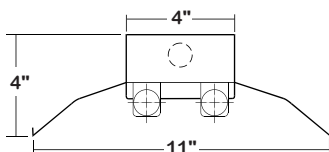

KNOCKED DOWN INDUSTRIAL STRIP - 2 LAMP

LENGTH	TYPE	CATALOG NUMBER
4'	F32T8	KDI200-2-4R-2E8I-UNV
8'	F32T8	KDI200-2-8R-4E8I-UNV

CAT. NUM.	ACCESSORY DESCRIPTION
WG14-KDS100	4' - 14 Gauge Wire Guard
CMC-KDS200	12" Coupling for KDS200

[VIEW DETAILS](#)

Los Angeles Lighting Mfg. Co.

Headquarters
10141 Olney Street
El Monte, CA 91731
Made in the USA

Contact Us
T: 626-454-8300
F: 626-454-8399
LALighting.com

- Prices are subject to change without notice.
- Freight is not included.
- All "UNV" items are with generic universal voltage ballasts (120V-277V).

*Unless Stated Otherwise
Pricing for accessories is listed individually.
Hanging accessories are typically used in pairs.