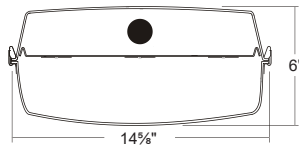

WET LOCATION WIDE VAPOR TIGHT

LENGTH	LUMENS	CATALOG NUMBER
4'	16000	CIT400-16-4L-DRFA-WL-DRDM-UNV-2/850
4'	24000	CIT400-24-4L-DFRA-WL-DRDM-UNV-2/850HT**
CAT. NUM.		ACCESSORY DESCRIPTION
CIT4/VH		Stainless Steel Chain Mount V-Hook*