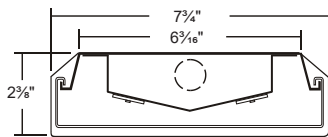

ECONOMY WRAPAROUND

LENGTH	LUMENS	CATALOG NUMBER
4'	4000	WAN107-4-4L-FPA-DRDM-UNV-2/840
CAT. NUM.		ACCESSORY DESCRIPTION
V4		4" Leg Height V-Hook*
V4CS10		V-Hook / Cable Suspension System*
YTCS10		Y-Toggle-End / Cable Suspension System*