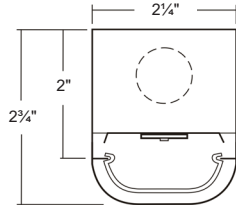

VIEW DETAILS

NARROW LENSED STRIP

LENGTH	LUMENS	CATALOG NUMBER
4'	2000	STW100-2-4L-FRWA-DRDM-UNV-1/840
4'	4000	STW100-4-4L-FRWA-DRDM-UNV-1/840
8'	4000	STW100-4-8L-FRWA-DRDM-UNV-1/840
8'	8000	STW100-8-8L-FRWA-DRDM-UNV-1/840
CAT. NUM.		ACCESSORY DESCRIPTION
V4		4" Leg Height V-Hook*
V4CS10		V-Hook / Cable Suspension System*
YTCS10		Y-Toggle-End / Cable Suspension System*

VIEW DETAILS

WIDE LENSED STRIP

LENGTH	LUMENS	CATALOG NUMBER
4'	4000	STW200-4-4L-FRWA-DRDM-UNV-1/840
8'	8000	STW200-8-8L-FRWA-DRDM-UNV-1/840
CAT. NUM.		ACCESSORY DESCRIPTION
V4		4" Leg Height V-Hook*
V4CS10		V-Hook / Cable Suspension System*
YTCS10		Y-Toggle-End / Cable Suspension System*