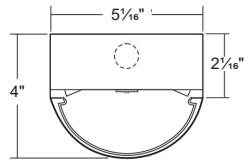

VIEW DETAILS

NARROW LENSED STRIP

LENGTH	LUMENS	CATALOG NUMBER
4'	2000	STW100-2-4L-FRWA-DRDM-UNV-1/840
4'	4000	STW100-4-4L-FRWA-DRDM-UNV-1/840
8'	4000	STW100-4-8L-FRWA-DRDM-UNV-1/840
8'	8000	STW100-8-8L-FRWA-DRDM-UNV-1/840
CAT. NUM.		ACCESSORY DESCRIPTION
V4		4" Leg Height V-Hook*
V4CS10		V-Hook / Cable Suspension System*
YTCS10		Y-Toggle-End / Cable Suspension System*

VIEW DETAILS

WIDE LENSED STRIP

LENGTH	LUMENS	CATALOG NUMBER
4'	4000	STW200-4-4L-FRWA-DRDM-UNV-1/840
8'	8000	STW200-8-8L-FRWA-DRDM-UNV-1/840
CAT. NUM.		ACCESSORY DESCRIPTION
V4		4" Leg Height V-Hook*
V4CS10		V-Hook / Cable Suspension System*
YTCS10		Y-Toggle-End / Cable Suspension System*

VIEW DETAILS

WIDE LENSED INDUSTRIAL STRIP

LENGTH	LUMENS	CATALOG NUMBER
4'	4000	INW200-4-4L-DRDM-UNV-1/840
8'	8000	INW200-8-8L-DRDM-UNV-1/840
CAT. NUM.		ACCESSORY DESCRIPTION
V4		4" Leg Height V-Hook*
V4CS10		V-Hook / Cable Suspension System*
YTCS10		Y-Toggle-End / Cable Suspension System*
WG14		14 Gauge Wire Guard