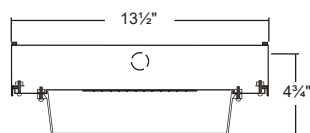

WET LOCATION SECURITY CANOPY

SIZE	LUMENS	CATALOG NUMBER
1'x1'	3000	BCL100-1-1L-DRDM740-UNV-840
1'x1'	4000	BCL100-1-1L-DRCDM1050-UNV-840

Los Angeles Lighting Mfg. Co.

Headquarters
10141 Olney Street
El Monte, CA 91731
Made in the USA

Contact Us
T: 626-454-8300
F: 626-454-8399
LALighting.com

• DesignLights Consortium® (DLC) qualified product.*
• DesignLights Consortium® (DLC Premium) qualified product.**