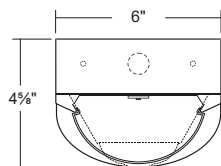

AUTO DIMMING CONTROLLED STRIP

LENGTH	LUMENS	CATALOG NUMBER
4'	4000	WSE251-4-4L-MSPCD(LOWE)-DRDM-UNV-1/840

Los Angeles Lighting Mfg. Co.

Headquarters
10141 Olney Street
El Monte, CA 91731
Made in the USA

Contact Us
T: 626-454-8300
F: 626-454-8399
LALighting.com

• DesignLights Consortium® (DLC) qualified product.*
• DesignLights Consortium® (DLC Premium) qualified product.**