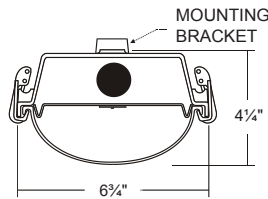

VIEW DETAILS

ECONOMY HIGH BAY

LENGTH	LUMENS	CATALOG NUMBER
4'	24000	HBN100-24-4L-DRDM-UNV-2/850HT** (No Lens)
4'	24000	HBN100-24-4L-PA-DRDM-UNV-2/850HT**
CAT. NUM.		ACCESSORY DESCRIPTION
WG11-HBN100		11 Gauge Wire Guard (not available w/PA lens)
YTCS10		10' Y-Toggle End Cable w/Self-Locking Device*
V6		6" Leg Height V-Hook*
V6CS10		V-Hook / Cable Suspension System*

VIEW DETAILS

WET LOCATION VAPOR TIGHT

LENGTH	LUMENS	CATALOG NUMBER
4'	4000	CIT200-4-4L-DRFA-WL-DRDM-UNV-1/840
8'	8000	CIT200-8-8L-DFRA-WL-DRDM-UNV-1/840
CAT. NUM.		ACCESSORY DESCRIPTION
SSL		Stainless Steel Latches (per set) - 4ft fixture
SSL		Stainless Steel Latches (per set) - 8ft fixture
CIT/VH		Stainless Steel Chain Mount V-Hook*