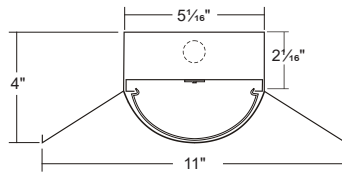

VIEW DETAILS

NARROW LENSED STRIP

LENGTH	LUMENS	CATALOG NUMBER
4'	2000	STW100-2-4L-FRWA-DRDM-UNV-1/840
4'	4000	STW100-4-4L-FRWA-DRDM-UNV-1/840
8'	4000	STW100-4-8L-FRWA-DRDM-UNV-1/840
8'	8000	STW100-8-8L-FRWA-DRDM-UNV-1/840
CAT. NUM.		ACCESSORY DESCRIPTION
V4		4" Leg Height V-Hook*
V4CS10		V-Hook / Cable Suspension System*
YTCS10		Y-Toggle-End / Cable Suspension System*

VIEW DETAILS

WIDE LENSED STRIP

LENGTH	LUMENS	CATALOG NUMBER
4'	4000	STW200-4-4L-FRWA-DRDM-UNV-1/840
8'	8000	STW200-8-8L-FRWA-DRDM-UNV-1/840
CAT. NUM.		ACCESSORY DESCRIPTION
V4		4" Leg Height V-Hook*
V4CS10		V-Hook / Cable Suspension System*
YTCS10		Y-Toggle-End / Cable Suspension System*

VIEW DETAILS

WIDE LENSED INDUSTRIAL STRIP

LENGTH	LUMENS	CATALOG NUMBER
4'	4000	INW200-4-4L-DRDM-UNV-1/840
8'	8000	INW200-8-8L-DRDM-UNV-1/840
CAT. NUM.		ACCESSORY DESCRIPTION
V4		4" Leg Height V-Hook*
V4CS10		V-Hook / Cable Suspension System*
YTCS10		Y-Toggle-End / Cable Suspension System*
WG14		14 Gauge Wire Guard