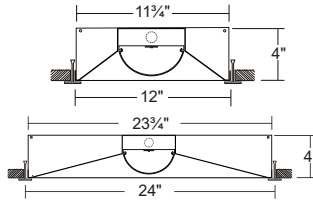

CENTER LENS RECESSED T-BAR

SIZE	LUMENS	CATALOG NUMBER
1'x4'	4000	GDC310-4-4L-DRDM-UNV-1/840
2'x2'	3000	GDC320-3-2L-DRDM-UNV-1/840
2'x4'	4000	GDC320-4-4L-DRDM-UNV-1/840