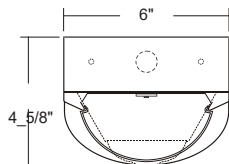

AUTO DIMMING CONTROLLED STRIP

LENGTH	LUMENS	CATALOG NUMBER
4'	4000	WSE251-4-4L-MSPCD(LOWE)-DRDM-UNV-1/840

Los Angeles Lighting Mfg. Co.

Headquarters
10141 Olney Street
El Monte, CA 91731
Made in the USA

Contact Us
T: 626-454-8300
F: 626-454-8399
LALighting.com

- Prices are subject to change without notice.
- Freight is not included.
- *DesignLights Consortium® (DLC) qualified product.**
- *DesignLights Consortium® (DLC Premium) qualified product.***

*Unless Stated Otherwise
Pricing for accessories is listed individually.
Hanging accessories are typically used in pairs.