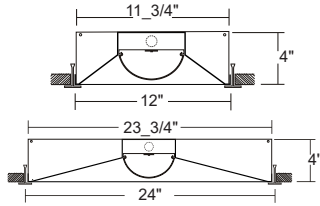

CENTER LENS RECESSED T-BAR

SIZE	LUMENS	CATALOG NUMBER
1'x4'	4000	GDC310-4-4L-DRDM-UNV-1/840
2'x2'	3000	GDC320-3-2L-DRDM-UNV-1/840
2'x4'	4000	GDC320-4-4L-DRDM-UNV-1/840