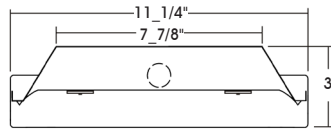

ECONOMY HIGH BAY

LENGTH	LUMENS	CATALOG NUMBER
4'	24000	HBN100-24-4L-DRDM-UNV-2/850HT** (No Lens)
4'	24000	HBN100-24-4L-PA-DRDM-UNV-2/850HT**
CAT. NUM.	ACCESSORY DESCRIPTION	
WG11-HBN100	11 Gauge Wire Guard (not available w/PA lens)	
YTCS10	10' Y-Toggle End Cable w/Self-Locking Device*	
V6	6" Leg Height V-Hook*	
V6CS10	V-Hook / Cable Suspension System*	