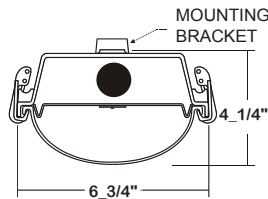

WET LOCATION VAPOR TIGHT

LENGTH	LUMENS	CATALOG NUMBER
4'	4000	CIT200-4-4L-DRFA-WL-DRDM-UNV-1/840
8'	8000	CIT200-8-8L-DFRA-WL-DRDM-UNV-1/840
CAT. NUM.	ACCESSORY DESCRIPTION	
SSL	Stainless Steel Latches (per set) - 4ft fixture	
SSL	Stainless Steel Latches (per set) - 8ft fixture	
CIT/VH	Stainless Steel Chain Mount V-Hook*