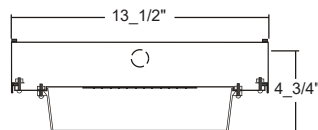

WET LOCATION SECURITY CANOPY

SIZE	LUMENS	CATALOG NUMBER
1'x1'	3000	BCL100-1-1L-DRDM740-UNV-840
1'x1'	4000	BCL100-1-1L-DRCDM1050-UNV-840

Los Angeles Lighting Mfg. Co.

Headquarters
10141 Olney Street
El Monte, CA 91731
Made in the USA

Contact Us
T: 626-454-8300
F: 626-454-8399
LALighting.com

- Prices are subject to change without notice.
- Freight is not included.
- **DesignLights Consortium® (DLC) qualified product.***
- **DesignLights Consortium® (DLC Premium) qualified product.****

*Unless Stated Otherwise
Pricing for accessories is listed individually.
Hanging accessories are typically used in pairs.