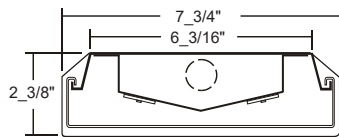

VIEW DETAILS

WIDE LENSED INDUSTRIAL STRIP

LENGTH	LUMENS	CATALOG NUMBER
4'	4000	INW200-4-4L-DRDM-UNV-1/840
8'	8000	INW200-8-8L-DRDM-UNV-1/840
CAT. NUM.		ACCESSORY DESCRIPTION
V4		4" Leg Height V-Hook*
V4CS10		V-Hook / Cable Suspension System*
YTCS10		Y-Toggle-End / Cable Suspension System*
WG14		14 Gauge Wire Guard

VIEW DETAILS

ECONOMY WRAPAROUND

LENGTH	LUMENS	CATALOG NUMBER
4'	4000	WAN107-4-4L-FPA-DRDM-UNV-2/840
CAT. NUM.		ACCESSORY DESCRIPTION
V4		4" Leg Height V-Hook*
V4CS10		V-Hook / Cable Suspension System*
YTCS10		Y-Toggle-End / Cable Suspension System*