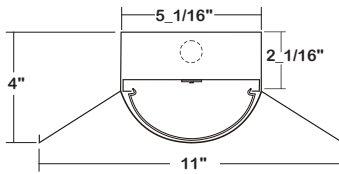

VIEW DETAILS

NARROW LENSED STRIP

LENGTH	LUMENS	CATALOG NUMBER
4'	2000	STW100-2-4L-FRWA-DRDM-UNV-1/840
4'	4000	STW100-4-4L-FRWA-DRDM-UNV-1/840
8'	4000	STW100-4-8L-FRWA-DRDM-UNV-1/840
8'	8000	STW100-8-8L-FRWA-DRDM-UNV-1/840
CAT. NUM.		ACCESSORY DESCRIPTION
V4		4" Leg Height V-Hook*
V4CS10		V-Hook / Cable Suspension System*
YTCS10		Y-Toggle-End / Cable Suspension System*

VIEW DETAILS

WIDE LENSED STRIP

LENGTH	LUMENS	CATALOG NUMBER
4'	4000	STW200-4-4L-FRWA-DRDM-UNV-1/840
8'	8000	STW200-8-8L-FRWA-DRDM-UNV-1/840
CAT. NUM.		ACCESSORY DESCRIPTION
V4		4" Leg Height V-Hook*
V4CS10		V-Hook / Cable Suspension System*
YTCS10		Y-Toggle-End / Cable Suspension System*

VIEW DETAILS

WIDE LENSED INDUSTRIAL STRIP

LENGTH	LUMENS	CATALOG NUMBER
4'	4000	INW200-4-4L-DRDM-UNV-1/840
8'	8000	INW200-8-8L-DRDM-UNV-1/840
CAT. NUM.		ACCESSORY DESCRIPTION
V4		4" Leg Height V-Hook*
V4CS10		V-Hook / Cable Suspension System*
YTCS10		Y-Toggle-End / Cable Suspension System*
WG14		14 Gauge Wire Guard