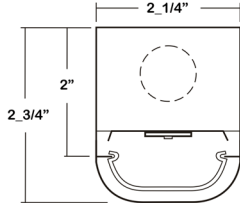

VIEW DETAILS

NARROW LENSED STRIP

LENGTH	LUMENS	CATALOG NUMBER
4'	2000	STW100-2-4L-FRWA-DRDM-UNV-1/840
4'	4000	STW100-4-4L-FRWA-DRDM-UNV-1/840
8'	4000	STW100-4-8L-FRWA-DRDM-UNV-1/840
8'	8000	STW100-8-8L-FRWA-DRDM-UNV-1/840
CAT. NUM.		ACCESSORY DESCRIPTION
V4		4" Leg Height V-Hook*
V4CS10		V-Hook / Cable Suspension System*
YTCS10		Y-Toggle-End / Cable Suspension System*

VIEW DETAILS

WIDE LENSED STRIP

LENGTH	LUMENS	CATALOG NUMBER
4'	4000	STW200-4-4L-FRWA-DRDM-UNV-1/840
8'	8000	STW200-8-8L-FRWA-DRDM-UNV-1/840
CAT. NUM.		ACCESSORY DESCRIPTION
V4		4" Leg Height V-Hook*
V4CS10		V-Hook / Cable Suspension System*
YTCS10		Y-Toggle-End / Cable Suspension System*

VIEW DETAILS

WIDE LENSED INDUSTRIAL STRIP

LENGTH	LUMENS	CATALOG NUMBER
4'	4000	INW200-4-4L-DRDM-UNV-1/840
8'	8000	INW200-8-8L-DRDM-UNV-1/840
CAT. NUM.		ACCESSORY DESCRIPTION
V4		4" Leg Height V-Hook*
V4CS10		V-Hook / Cable Suspension System*
YTCS10		Y-Toggle-End / Cable Suspension System*
WG14		14 Gauge Wire Guard