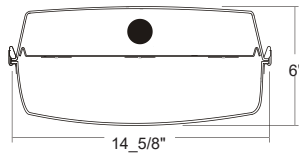

WET LOCATION WIDE VAPOR TIGHT

LENGTH	LUMENS	CATALOG NUMBER
4'	16000	CIT400-16-4L-DRFA-WL-DRDM-UNV-2/850
4'	24000	CIT400-24-4L-DFRA-WL-DRDM-UNV-2/850HT**
CAT. NUM.	ACCESSORY DESCRIPTION	
CIT4/VH	Stainless Steel Chain Mount V-Hook*