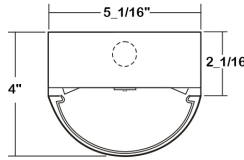

VIEW DETAILS

NARROW LENSED STRIP

LENGTH	LUMENS	CATALOG NUMBER
4'	2000	STW100-2-4L-FRWA-DRDM-UNV-1/840
4'	4000	STW100-4-4L-FRWA-DRDM-UNV-1/840
8'	4000	STW100-4-8L-FRWA-DRDM-UNV-1/840
8'	8000	STW100-8-8L-FRWA-DRDM-UNV-1/840
CAT. NUM.		ACCESSORY DESCRIPTION
V4		4" Leg Height V-Hook*
V4CS10		V-Hook / Cable Suspension System*
YTCS10		Y-Toggle-End / Cable Suspension System*

VIEW DETAILS

WIDE LENSED STRIP

LENGTH	LUMENS	CATALOG NUMBER
4'	4000	STW200-4-4L-FRWA-DRDM-UNV-1/840
8'	8000	STW200-8-8L-FRWA-DRDM-UNV-1/840
CAT. NUM.		ACCESSORY DESCRIPTION
V4		4" Leg Height V-Hook*
V4CS10		V-Hook / Cable Suspension System*
YTCS10		Y-Toggle-End / Cable Suspension System*

VIEW DETAILS

WIDE LENSED INDUSTRIAL STRIP

LENGTH	LUMENS	CATALOG NUMBER
4'	4000	INW200-4-4L-DRDM-UNV-1/840
8'	8000	INW200-8-8L-DRDM-UNV-1/840
CAT. NUM.		ACCESSORY DESCRIPTION
V4		4" Leg Height V-Hook*
V4CS10		V-Hook / Cable Suspension System*
YTCS10		Y-Toggle-End / Cable Suspension System*
WG14		14 Gauge Wire Guard