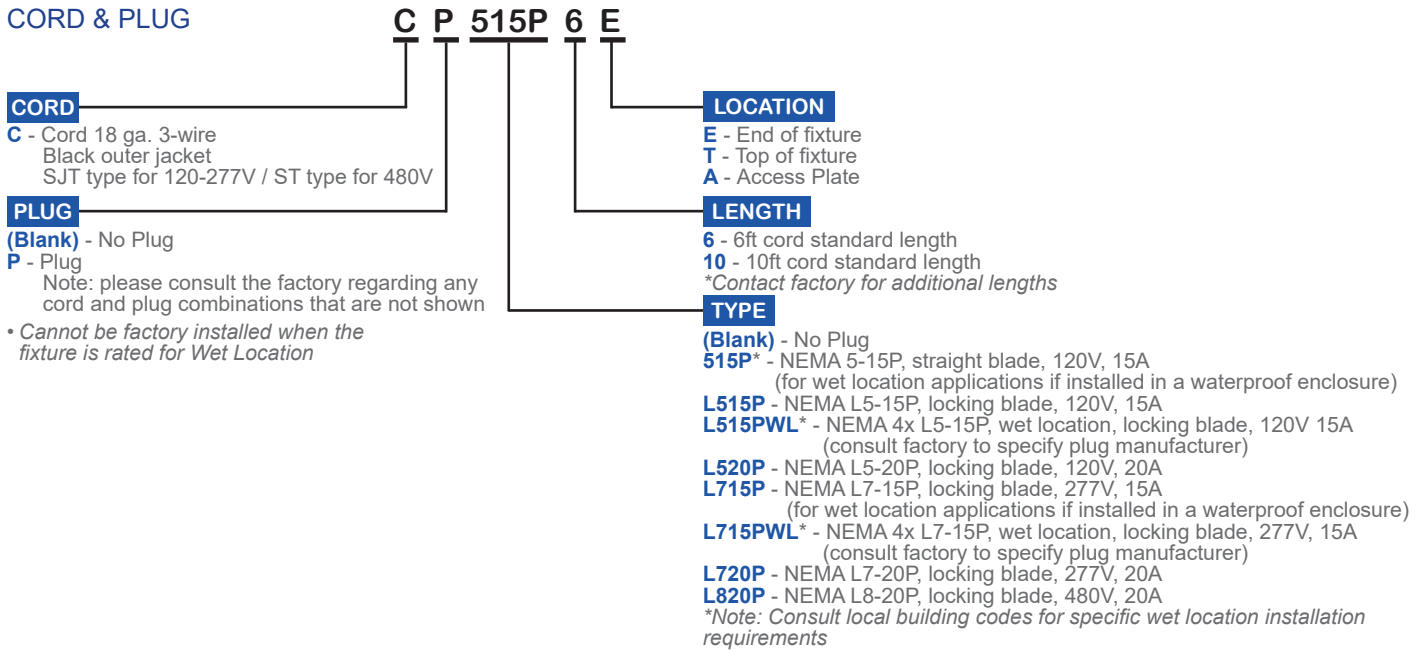

CORD & PLUG