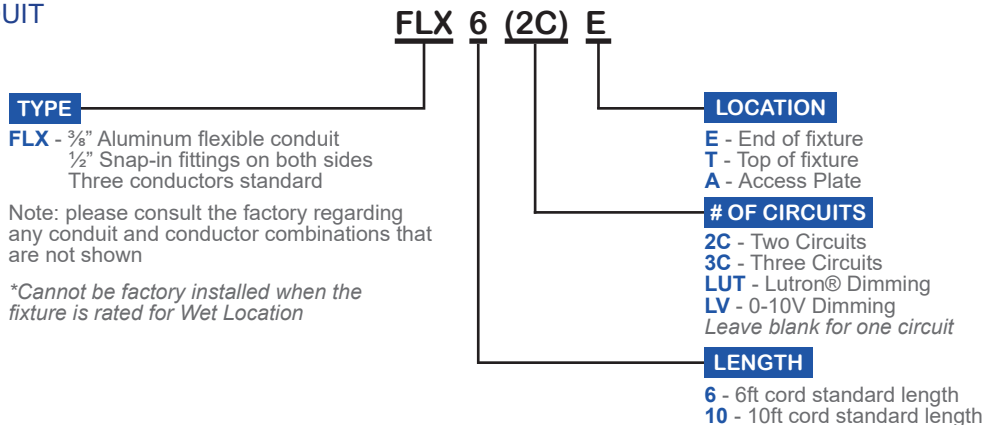

FLEXIBLE CONDUIT

Los Angeles Lighting Mfg. Co.
Headquarters
10141 Olney Street
El Monte, CA 91731
Made in the USA
Contact Info
T: 626-454-8300
F: 626-454-8399
LALighting.com

BAA Compliant

Due to continued product improvements and enhancements, Los Angeles Lighting Manufacturing Company reserves the right to alter specifications, dimensions, data, and/or materials without notice. Please visit our website to view the most current information.

MADE IN THE U.S.A.

REVISED: 03/17/2021

WARNING