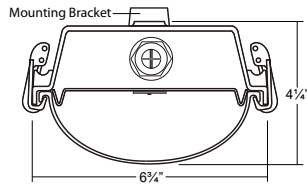

VIEW DETAILS

ECONOMY HIGH BAY

LENGTH	LUMENS	CATALOG NUMBER
4'	12000	HBN100-12-4L-PA-DRDM-UNV-2/850HT
4'	16000	HBN100-16-4L-PA-DRDM-UNV-2/850HT
4'	24000	HBN100-24-4L-PA-DRDM-UNV-2/850HT**
CAT. NUM.	ACCESSORY DESCRIPTION	
YTCS10	10' Y-Toggle End Cable w/Self-Locking Device	
V6	6" Leg Height V-Hook	
V6CS10	10' Cable w/6" Leg Height V-Hook	

VIEW DETAILS

WET LOCATION VAPOR TIGHT

LENGTH	LUMENS	CATALOG NUMBER
4'	4000	CIT200-4-4L-DRFA-WL-DRDM-UNV-1/840
8'	8000	CIT200-8-8L-DRFA-WL-DRDM-UNV-1/840
CAT. NUM.	ACCESSORY DESCRIPTION	
SSL	Stainless Steel Latches (set) - 4ft fixture	
SSL	Stainless Steel Latches (set) - 8ft fixture	
CIT/VH	Stainless Steel Chain Mount V-Hook	