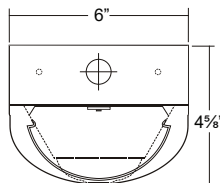

AUTO DIMMING CONTROLLED STRIP

LENGTH	LUMENS	CATALOG NUMBER
4'	4000	WSE251-4-4L-MSPCD(LOWE)-DRDM-UNV-1/840

Los Angeles Lighting Mfg. Co.

Headquarters
10141 Olney Street
El Monte, CA 91731
Made in the USA

Contact Us
T: 626-454-8300
F: 626-454-8399
LALighting.com

* DesignLights Consortium® (DLC) qualified product.*
* DesignLights Consortium® (DLC Premium) qualified product.**