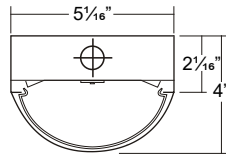

VIEW DETAILS

NARROW LENSED STRIP

LENGTH	LUMENS	CATALOG NUMBER
4'	2000	STW100-2-4L-FRWA-DRDM-UNV-1/840
4'	4000	STW100-4-4L-FRWA-DRDM-UNV-1/840
8'	4000	STW100-4-8L-FRWA-DRDM-UNV-1/840
8'	8000	STW100-8-8L-FRWA-DRDM-UNV-1/840
CAT. NUM.		ACCESSORY DESCRIPTION
V4		4" Leg Height V-Hook
V4CS10		10' Cable w/4" LED Height V-Hook
YTCS10		10' Y-Toggle-End w/Self-Locking Device

VIEW DETAILS

WIDE LENSED STRIP

LENGTH	LUMENS	CATALOG NUMBER
4'	4000	STW200-4-4L-DRDM-UNV-1/840
8'	8000	STW200-8-8L-DRDM-UNV-1/840
CAT. NUM.		ACCESSORY DESCRIPTION
V4		4" Leg Height V-Hook
V4CS10		10' Cable w/4" LED Height V-Hook
YTCS10		10' Y-Toggle-End w/Self-Locking Device

VIEW DETAILS

WIDE LENSED INDUSTRIAL STRIP

LENGTH	LUMENS	CATALOG NUMBER
4'	4000	INW200-4-4L-DRDM-UNV-1/840
8'	8000	INW200-8-8L-DRDM-UNV-1/840
CAT. NUM.		ACCESSORY DESCRIPTION
V4		4" Leg Height V-Hook
V4CS10		10' Cable w/4" LED Height V-Hook
YTCS10		10' Y-Toggle-End w/Self-Locking Device
WG14		14 Gauge Wire Guard