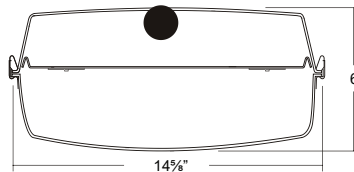

WET LOCATION WIDE VAPOR TIGHT

LENGTH	LUMENS	CATALOG NUMBER
4'	16000	CIT400-16-4L-DRFA-WL-DRDM-UNV-2/850HT
4'	24000	CIT400-24-4L-DRFA-WL-DRDM-UNV-2/850HT**
CAT. NUM.	ACCESSORY DESCRIPTION	
CIT4/VH	Stainless Steel Chain Mount V-Hook