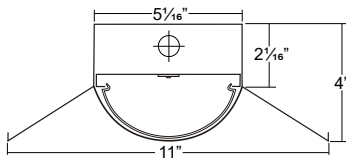

VIEW DETAILS

NARROW LENSED STRIP

LENGTH	LUMENS	CATALOG NUMBER
4'	2000	STW100-2-4L-FRWA-DRDM-UNV-1/840
4'	4000	STW100-4-4L-FRWA-DRDM-UNV-1/840
8'	4000	STW100-4-8L-FRWA-DRDM-UNV-1/840
8'	8000	STW100-8-8L-FRWA-DRDM-UNV-1/840
CAT. NUM.		ACCESSORY DESCRIPTION
V4		4" Leg Height V-Hook
V4CS10		10' Cable w/4" LED Height V-Hook
YTCS10		10' Y-Toggle-End w/Self-Locking Device

VIEW DETAILS

WIDE LENSED STRIP

LENGTH	LUMENS	CATALOG NUMBER
4'	4000	STW200-4-4L-DRDM-UNV-1/840
8'	8000	STW200-8-8L-DRDM-UNV-1/840
CAT. NUM.		ACCESSORY DESCRIPTION
V4		4" Leg Height V-Hook
V4CS10		10' Cable w/4" LED Height V-Hook
YTCS10		10' Y-Toggle-End w/Self-Locking Device

VIEW DETAILS

WIDE LENSED INDUSTRIAL STRIP

LENGTH	LUMENS	CATALOG NUMBER
4'	4000	INW200-4-4L-DRDM-UNV-1/840
8'	8000	INW200-8-8L-DRDM-UNV-1/840
CAT. NUM.		ACCESSORY DESCRIPTION
V4		4" Leg Height V-Hook
V4CS10		10' Cable w/4" LED Height V-Hook
YTCS10		10' Y-Toggle-End w/Self-Locking Device
WG14		14 Gauge Wire Guard

VIEW DETAILS

ECONOMY WRAPAROUND

LENGTH	LUMENS	CATALOG NUMBER
4'	4000	WAN107-4-4L-FPA-DRDM-UNV-2/840
CAT. NUM.		ACCESSORY DESCRIPTION
V4		4" Leg Height V-Hook
V4CS10		10' Cable w/4" LED Height V-Hook
YTCS10		10' Y-Toggle-End w/Self-Locking Device