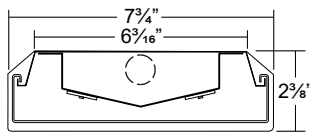

VIEW DETAILS

WIDE LENSED STRIP

LENGTH	LUMENS	CATALOG NUMBER
4'	4000	STW200-4-4L-DRDM-UNV-1/840
8'	8000	STW200-8-8L-DRDM-UNV-1/840
CAT. NUM.		ACCESSORY DESCRIPTION
V4		4" Leg Height V-Hook
V4CS10		10' Cable w/4" LED Height V-Hook
YTCS10		10' Y-Toggle-End w/Self-Locking Device

VIEW DETAILS

WIDE LENSED INDUSTRIAL STRIP

LENGTH	LUMENS	CATALOG NUMBER
4'	4000	INW200-4-4L-DRDM-UNV-1/840
8'	8000	INW200-8-8L-DRDM-UNV-1/840
CAT. NUM.		ACCESSORY DESCRIPTION
V4		4" Leg Height V-Hook
V4CS10		10' Cable w/4" LED Height V-Hook
YTCS10		10' Y-Toggle-End w/Self-Locking Device
WG14		14 Gauge Wire Guard

VIEW DETAILS

ECONOMY WRAPAROUND

LENGTH	LUMENS	CATALOG NUMBER
4'	4000	WAN107-4-4L-FPA-DRDM-UNV-2/840
CAT. NUM.		ACCESSORY DESCRIPTION
V4		4" Leg Height V-Hook
V4CS10		10' Cable w/4" LED Height V-Hook
YTCS10		10' Y-Toggle-End w/Self-Locking Device