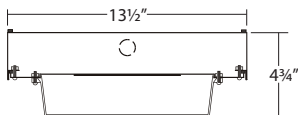

WET LOCATION SECURITY CANOPY

SIZE	LUMENS	CATALOG NUMBER
1'x1'	3000	BCL100-1-1L-DRDM740-UNV-840
1'x1'	4000	BCL100-1-1L-DRCDM1050-UNV-840

Los Angeles Lighting Mfg. Co.

Headquarters
10141 Olney Street
El Monte, CA 91731
Made in the USA

Contact Us
T: 626-454-8300
F: 626-454-8399
LALighting.com

• DesignLights Consortium® (DLC) qualified product.*
• DesignLights Consortium® (DLC Premium) qualified product.**