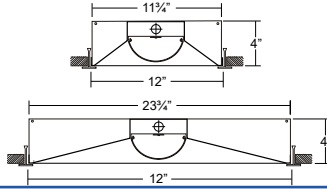

CENTER LENS RECESSED T-BAR

SIZE	LUMENS	CATALOG NUMBER
1'x4'	4000	GDC310-4-4L-DRDM-UNV-1/840
2'x2'	3000	GDC320-3-2L-DRDM-UNV-1/840
2'x4'	6000	GDC320-6-4L-DRDM-UNV-1/840