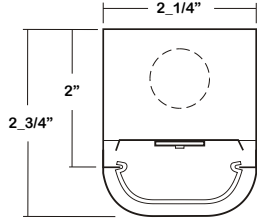

VIEW DETAILS

NARROW LENSED STRIP

LENGTH	LUMENS	CATALOG NUMBER
4'	2000	STW100-2-4L-FRWA-DRDM-UNV-1/840
4'	4000	STW100-4-4L-FRWA-DRDM-UNV-1/840
8'	4000	STW100-4-8L-FRWA-DRDM-UNV-1/840
8'	8000	STW100-8-8L-FRWA-DRDM-UNV-1/840
CAT. NUM.		ACCESSORY DESCRIPTION
V4		4" Leg Height V-Hook
V4CS10		10' Cable w/4" LED Height V-Hook
YTCS10		10' Y-Toggle-End w/Self-Locking Device

VIEW DETAILS

WIDE LENSED STRIP

LENGTH	LUMENS	CATALOG NUMBER
4'	4000	STW200-4-4L-DRDM-UNV-1/840
8'	8000	STW200-8-8L-DRDM-UNV-1/840
CAT. NUM.		ACCESSORY DESCRIPTION
V4		4" Leg Height V-Hook
V4CS10		10' Cable w/4" LED Height V-Hook
YTCS10		10' Y-Toggle-End w/Self-Locking Device

VIEW DETAILS

WIDE LENSED INDUSTRIAL STRIP

LENGTH	LUMENS	CATALOG NUMBER
4'	4000	INW200-4-4L-DRDM-UNV-1/840
8'	8000	INW200-8-8L-DRDM-UNV-1/840
CAT. NUM.		ACCESSORY DESCRIPTION
V4		4" Leg Height V-Hook
V4CS10		10' Cable w/4" LED Height V-Hook
YTCS10		10' Y-Toggle-End w/Self-Locking Device
WG14		14 Gauge Wire Guard

VIEW DETAILS

ECONOMY WRAPAROUND

LENGTH	LUMENS	CATALOG NUMBER
4'	4000	WAN107-4-4L-FPA-DRDM-UNV-2/840
CAT. NUM.		ACCESSORY DESCRIPTION
V4		4" Leg Height V-Hook
V4CS10		10' Cable w/4" LED Height V-Hook
YTCS10		10' Y-Toggle-End w/Self-Locking Device