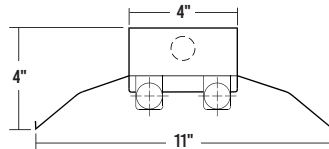

LENGTH / LAMPS	TYPE	CATALOG NUMBER	
4'	2	F32T8	KDI200-2-4R-2E8I-UNV
8'	4	F32T8	KDI200-2-8RT-4E8I-UNV
CAT. NUM.		Accessory description	
WG14-KDI200		4' - 14 Gauge Wire Guard (2 wire guards required for 8' model)	
CMC-KDI200		12" Coupling for KDI200	

* Two required per fixture

Los Angeles Lighting Mfg. Co.
Contact Us
T: 626-454-8300
F: 626-454-8399
www.lalighting.com
10141 Olney Street
El Monte, CA 91731
Made in the USA

Due to continued product improvements and enhancements, Los Angeles Lighting Manufacturing Company reserves the right to alter specifications, dimensions, data, and/or materials without notice. Please visit our website to view the most current information.

© 2022 LOS ANGELES LIGHTING MANUFACTURING CO. ALL RIGHTS RESERVED.