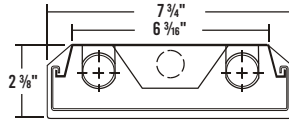

PHONE: (626)454-8300 / FAX: (626)454-8399

As of: 06/01/2022

WAN107
ECONOMY WRAPAROUND

LENGTH / LAMPS	TYPE	CATALOG NUMBER	
4'	2	F32T8	WAN107-2-4R-2E8I-UNV
8'	4	F32T8	WAN107-2-8RT-4E8I-UNV

KDS100
1 ROW KNOCKDOWN STRIP