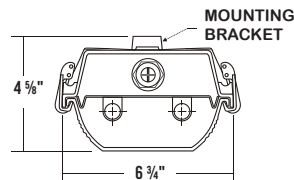

HBN100
4-LAMP FULL BODY HIGH BAY

LENGTH / LAMPS		TYPE	CATALOG NUMBER
4'	4	T5HO	HBN100-4-4M-SR-4E5H-UNV
CAT. NUM.		Accessory description	
WG11-HBN100		11 Gauge wire guard	

HBN200
6-LAMP FULL BODY HIGH BAY

LENGTH / LAMPS		TYPE	CATALOG NUMBER
4'	6	T5HO	HBN200-6-4M-SR-2/4E5H-UNV
CAT. NUM.		Accessory description	
WG11-HBN200		11 Gauge wire guard	

CIT200
WET LOCATION VAPOR TIGHT

LENGTH / LAMPS		TYPE	CATALOG NUMBER
4'	2	T8	CIT200-2-4R-DRRL-WL-2E8I-UNV
8'	4	T8	CIT200-2-8RT-DRRL-WL-4E8I-UNV
CAT. NUM.		Accessory description	
CIT2/SSL4		Stainless Steel Latches (Set for 4' Luminaire)	
CIT2/SSL8		Stainless Steel Latches (Set for 8' Luminaire)	
CIT/SSV		Stainless Steel Chain Mount V-Hook*	