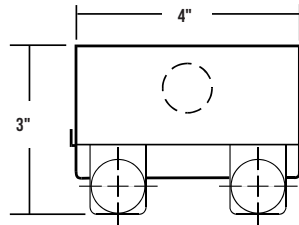

LENGTH / LAMPS	TYPE	CATALOG NUMBER	
4'	2	F32T8	KDS200-2-4R-2E8I-UNV
8'	4	F32T8	KDS200-2-8RT-4E8I-UNV
CAT. NUM.		Accessory description	
WG14-KDS200		4' - 14 Gauge Wire Guard (2 wire guards required for 8' model)	
CMC-KDS200		12" Coupling for KDS200