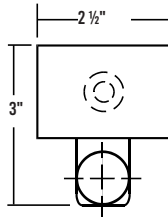

PHONE: (626)454-8300 / FAX: (626)454-8399

As of: 06/01/2022

WAN107
ECONOMY WRAPAROUND

LENGTH / LAMPS	TYPE	CATALOG NUMBER	
4'	2	F32T8	WAN107-2-4R-2E8I-UNV
8'	4	F32T8	WAN107-2-8RT-4E8I-UNV

KDS100
1 ROW KNOCKDOWN STRIP