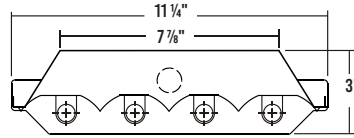

HBN100
4-LAMP FULL BODY HIGH BAY

LENGTH / LAMPS		TYPE	CATALOG NUMBER
4'	4	T5HO	HBN100-4-4M-SR-4E5H-UNV
CAT. NUM.		Accessory description	
WG11-HBN100		11 Gauge wire guard	

HBN200
6-LAMP FULL BODY HIGH BAY

LENGTH / LAMPS		TYPE	CATALOG NUMBER
4'	6	T5HO	HBN200-6-4M-SR-2/4E5H-UNV
CAT. NUM.		Accessory description	
WG11-HBN200		11 Gauge wire guard	

CIT200
WET LOCATION VAPOR TIGHT

LENGTH / LAMPS		TYPE	CATALOG NUMBER
4'	2	T8	CIT200-2-4R-DRRL-WL-2E8I-UNV
8'	4	T8	CIT200-2-8RT-DRRL-WL-4E8I-UNV
CAT. NUM.		Accessory description	
CIT2/SSL4		Stainless Steel Latches (Set for 4' Luminaire)	
CIT2/SSL8		Stainless Steel Latches (Set for 8' Luminaire)	
CIT/SSV		Stainless Steel Chain Mount V-Hook*	