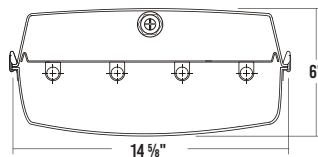

LENGTH / LAMPS		TYPE	CATALOG NUMBER
4'	6	T5HO	HBN200-6-4M-SR-2/4E5H-UNV
CAT. NUM.		Accessory description	
WG11-HBN200		11 Gauge wire guard	

CIT200
WET LOCATION VAPOR TIGHT

LENGTH / LAMPS		TYPE	CATALOG NUMBER
4'	2	T8	CIT200-2-4R-DRRL-WL-2E8I-UNV
8'	4	T8	CIT200-2-8RT-DRRL-WL-4E8I-UNV
CAT. NUM.		Accessory description	
CIT2/SSL4		Stainless Steel Latches (Set for 4' Luminaire)	
CIT2/SSL8		Stainless Steel Latches (Set for 8' Luminaire)	
CIT/SSV		Stainless Steel Chain Mount V-Hook*	

CIT400
WET LOCATION WIDE VAPOR TIGHT

LENGTH / LAMPS		TYPE	CATALOG NUMBER
4'	4	T5HO	CIT400-4-4M-DRCA-WL-4E5H-UNV
CAT. NUM.		Accessory description	
CIT4/SSV		Stainless Steel Chain Mount V-Hook*	
CIT4/CM		Stainless Steel Ceiling Mount Hanger*	
CIT4/LT		Lens Tether*	