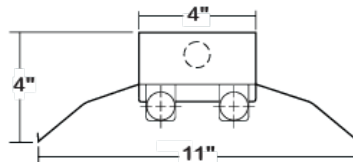

KNOCKED DOWN STRIP - 1 LAMP

LAMPS	TYPE	CATALOG NUMBER
2	F32T8	KDI200-2-4R-2E8I-UNV
4	F32T8	KDI200-2-8R-4E8I-UNV

CAT. NUM.	ACCESSORY DESCRIPTION
WG14-KDS100	4' - 14 Gauge Wire Guard
CMC-KDS200	12" Coupling for KDS200

[View Details](#)

KNOCKED DOWN INDUSTRIAL STRIP- 2 LAMP

LOS ANGELES LIGHTING MFG. CO.
Headquarters
10141 Olney Street
El Monte, CA 91731
Made in the USA

CONTACT US
T: 626-454-8300
F: 626-454-8399
L.A.Lighting.com

• All "UNV" items are with generic universal voltage ballasts (120V-277V).
*Unless stated otherwise
Pricing for accessories is listed individually.
Hanging accessories are typically used in pairs.

*Unless stated otherwise
Pricing for accessories is listed individually.
Hanging accessories are typically used in pairs.