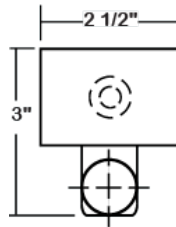

ECONOMY WRAPAROUND

LAMPS	TYPE	CATALOG NUMBER
1	F32T8	KDS100-1-4RT-1E8I-UNV
2	F32T8	KDS100-1-8RT-2E8I-UNV

CAT. NUM.	ACCESSORY DESCRIPTION
WG14-KDS100	4' - 14 Gauge Wire Guard

[View Details](#)