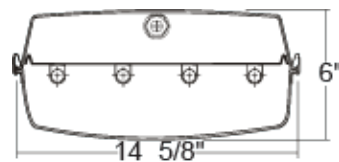

LAMPS	TYPE	CATALOG NUMBER
4	T5HO	CIT400-4-4M-DRCA-WL-4E5H-UNV
CAT. NUM.		ACCESSORY DESCRIPTION
SR		Specular Reflector *
CIT/VH		Stainless Steel Chain Mount V-Hook (2 per fixture)
CIT4/CM		Stainless Steel Ceiling Mount Hanger (2 per fixture)
CIT4/LT		Lens Tether * (2 per fixture)
*(FIELD INSTALLED)		
View Details		

LOS ANGELES LIGHTING MFG. CO.
Headquarters
10141 Olney Street
El Monte, CA 91731
Made in the USA

CONTACT US
T: 626-454-8300
F: 626-454-8399
L.A.Lighting.com

* All "UNV" items are with generic universal voltage ballasts (120V-277V).
*Unless stated otherwise
Pricing for accessories is listed individually.
Hanging accessories are typically used in pairs.