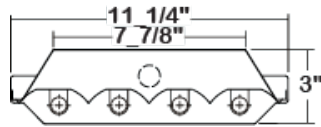

LAMPS	TYPE	CATALOG NUMBER
4	T5HO	HBN100-4-4M-SR-4E5H-UNV
CAT. NUM.		ACCESSORY DESCRIPTION
WG11-HBN100		11 GAUGE WIRE GUARD
View Details