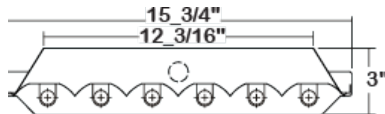

LAMPS	TYPE	CATALOG NUMBER
6	T5HO	HBN200-6-4M-SR-2/4E5H-UNV
6	T5HO	HBN200-6-4R-SR-2/4E8IH-UNV
CAT. NUM.		ACCESSORY DESCRIPTION
WG11-HBN200		11 GAUGE WIRE GUARD
View Details