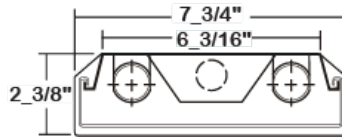

LAMPS	TYPE	CATALOG NUMBER
2	F32T8	WAN107-2-4R-2E8I-UNV
4	F32T8	WAN107-2-8RT-4E8I-UNV

[View Details](#)