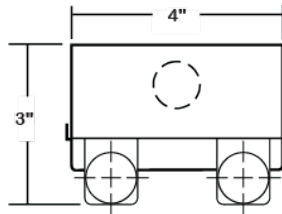

KNOCKED DOWN STRIP - 1 LAMP

LAMPS	TYPE	CATALOG NUMBER
2	F32T8	KDS200-2-4RT-2E8I-UNV
4	F32T8	KDS200-2-8RT-4E8I-UNV

CAT. NUM.	ACCESSORY DESCRIPTION
WG14-KDS200	4' - 14 Gauge Wire Guard
CMC-KDS200	12" Coupling for KDS200

[View Details](#)