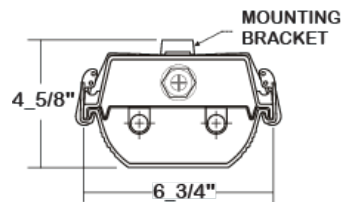

LAMPS	TYPE	CATALOG NUMBER
2	T5HO	CIT200-2-4M-DRRL-WL-2E5H-UNV
4	T5HO	CIT200-2-8MT-DRRL-WL-4E5H-UNV
CAT. NUM.		ACCESSORY DESCRIPTION
SSL		Stainless Steel Latches (2 per set) - 4ft fixture
SSL		Stainless Steel Latches (2 per set) - 8ft fixture
CIT/VH		Stainless Steel Chain Mount V-Hook*
View Details		