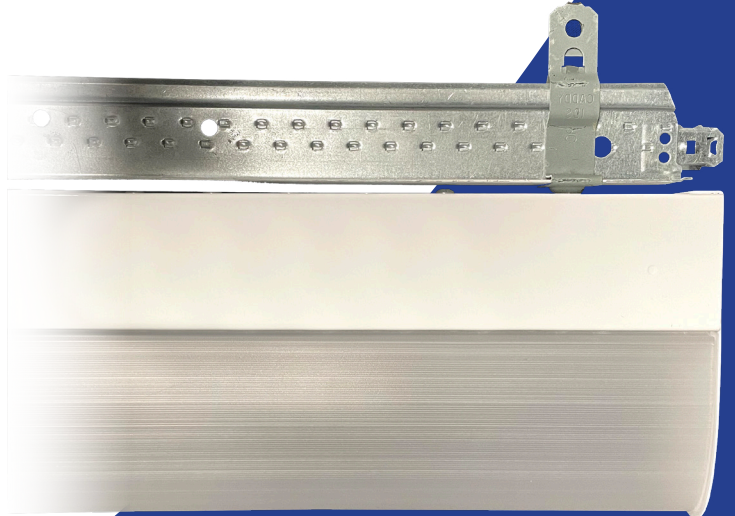

Mounting the **TDC100/101** Cleanroom Luminaire on T-bar grids

T-bar with Studded
Support Clip
(clip provided by others)

TDC100/101 Backplate
with Mounting Hole

TDC100/101 Mounted
to Grid
*(stud secured by nut from inside
of luminaire)*