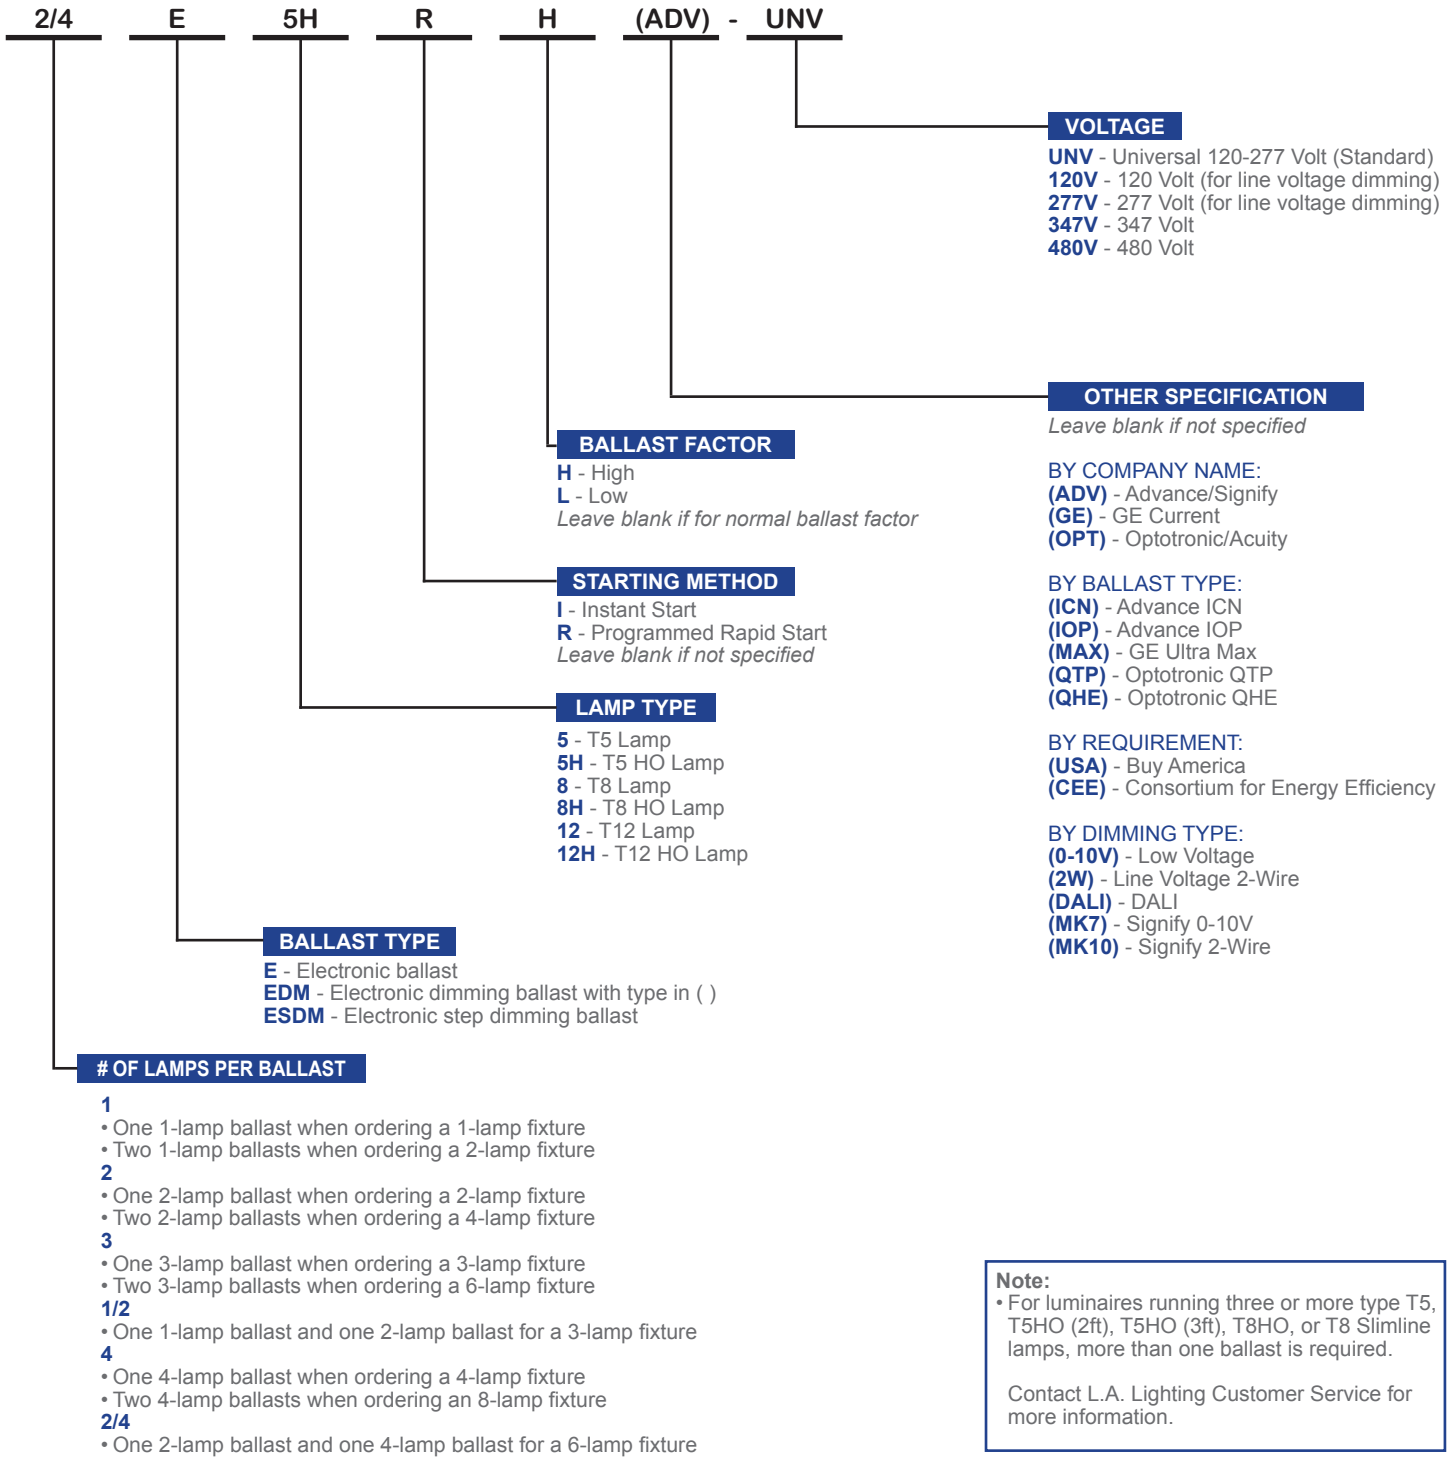

| Lamp Type | Length | # Of Lamps in EM Mode | Emergency Output | |
|---------------|--------|-----------------------|------------------|--------|
| | | | 500lm | 1400lm |
| F28T5 | 4ft | 1 | | BP5 |
| F54T5HO (49W) | 4ft | 1 | | BP5 |
| F54T5HO | 4ft | 1 | | BP5 |
| F54T5HO | 4ft | 2 | | BP5B |
| F32T8 (25W) | 4ft | 1 | BP1 | BP5 |
| F32T8 (28W) | 4ft | 1 | BP1 | BP5 |
| F32T8 (28W) | 4ft | 2 | | BP5B |
| F32T8 (30W) | 4ft | 1 | BP1 | BP5 |
| F32T8 | 4ft | 1 | BP1 | BP5 |
| F32T8 | 4ft | 2 | | BP5B |

© 2023 LOS ANGELES LIGHTING MANUFACTURING CO. ALL RIGHTS RESERVED.

Revised: 06/05/23

MADE IN THE USA
BAA Compliant

BALLAST OPTIONS

FLUORESCENT BALLAST OPTIONS

Los Angeles Lighting Mfg. Co.
 Contact Us
 T: 626-454-8300 10141 Olney Street
 F: 626-454-8399 El Monte, CA 91731
 www.lalighting.com Made in the USA