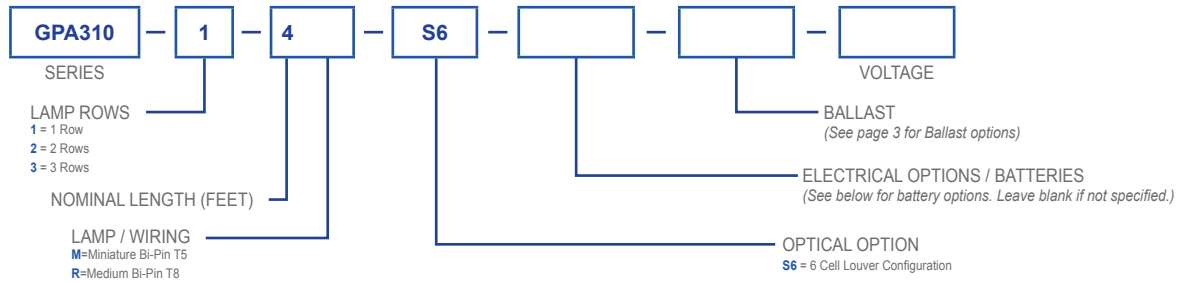

BATTERY PACK OPTIONS

FLUORESCENT EMERGENCY BATTERY PACKS (Minimum 90-minute operation)

BATTERY PACK REFERENCE CHART

To determine the suffix used when ordering (either BP1, BP5, or BP5B), first find your lamp type, length, and number of lamps required in emergency mode, then select your desired lumen output.