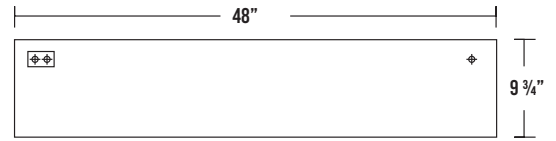

RECESSED GPA310

® PARABOLIC GRID LUMINAIRE

| | |
|------|--|
| JOB | |
| TYPE | |
| DATE | |

WWW.LALIGHTING.COM TEL: 626-454-8300

RECESSED PARABOLIC TROFFER FOR T-BAR CEILINGS

DIMENSIONS

3 lamp rows shown. 1 and 2 rows also available.

BACKPLATE

⌀ 7/6" K.O.

S6

LOUVER CONFIGURATION

SPECIFICATIONS

CONSTRUCTION

- 22 gauge cold-rolled steel housing
- Semi-specular, low iridescent aluminum louvers
- Louvers secured to housing with T-hinges and latches