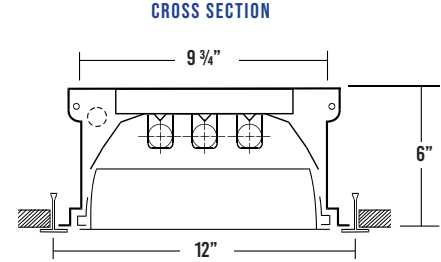

RECESSED GPA310

® PARABOLIC GRID LUMINAIRE

| | |
|------|--|
| JOB | |
| TYPE | |
| DATE | |

WWW.LALIGHTING.COM TEL: 626-454-8300

RECESSED PARABOLIC TROFFER FOR T-BAR CEILINGS

DIMENSIONS

3 lamp rows shown. 1 and 2 rows also available.

BACKPLATE

⌀ 7/6" K.O.

S6

LOUVER CONFIGURATION

SPECIFICATIONS

CONSTRUCTION

- 22 gauge cold-rolled steel housing
- Semi-specular, low iridescent aluminum louvers
- Louvers secured to housing with T-hinges and latches