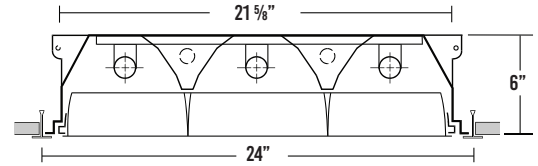

RECESSED FLUO

GPA320 2X2

® PARABOLIC GRID LUMINAIRE

JOB	
TYPE	
DATE	

RECESSED PARABOLIC TROFFER FOR T-BAR CEILINGS

DIMENSIONS

BACKPLATE

⊕ 7/8" OFFSET K.O. ⊕ ACCESS PLATE

S9 CROSS SECTION

S9 LOUVER CONFIGURATION (3 LOUVER ROWS, 9 CELLS)

SPECIFICATIONS

CONSTRUCTION

- 22 gauge cold-rolled steel housing
- Semi-specular, low iridescent aluminum louvers
- Louvers secured to housing with T-hinges and latches