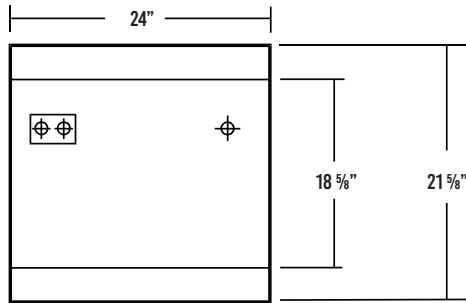

RECESSED FLUO

GPA320 2X2

® PARABOLIC GRID LUMINAIRE

JOB	
TYPE	
DATE	

RECESSED PARABOLIC TROFFER FOR T-BAR CEILINGS

DIMENSIONS

BACKPLATE

⊕ 7/8" OFFSET K.O. ⊕ ACCESS PLATE

S9 CROSS SECTION

S9 LOUVER CONFIGURATION (3 LOUVER ROWS, 9 CELLS)

SPECIFICATIONS

CONSTRUCTION

- 22 gauge cold-rolled steel housing
- Semi-specular, low iridescent aluminum louvers
- Louvers secured to housing with T-hinges and latches