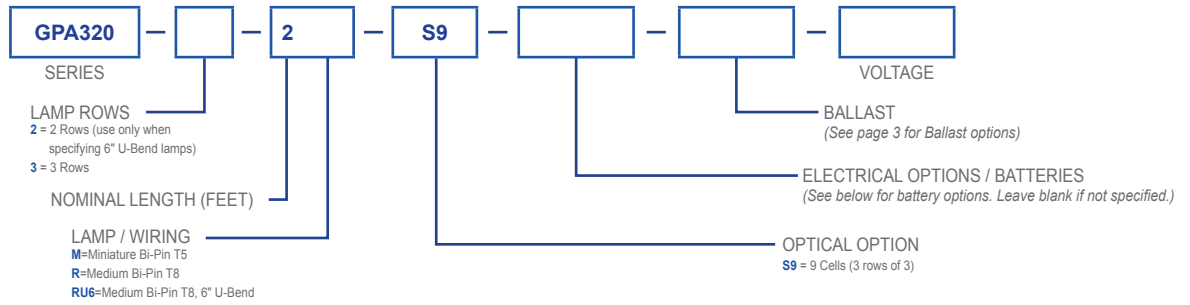

BATTERY PACK OPTIONS

FLUORESCENT EMERGENCY BATTERY PACKS (Minimum 90-minute operation)

BATTERY PACK REFERENCE CHART

To determine the suffix used when ordering (either BP1, BP5, or BP5B), first find your lamp type, length, and number of lamps required in emergency mode, then select your desired lumen output.