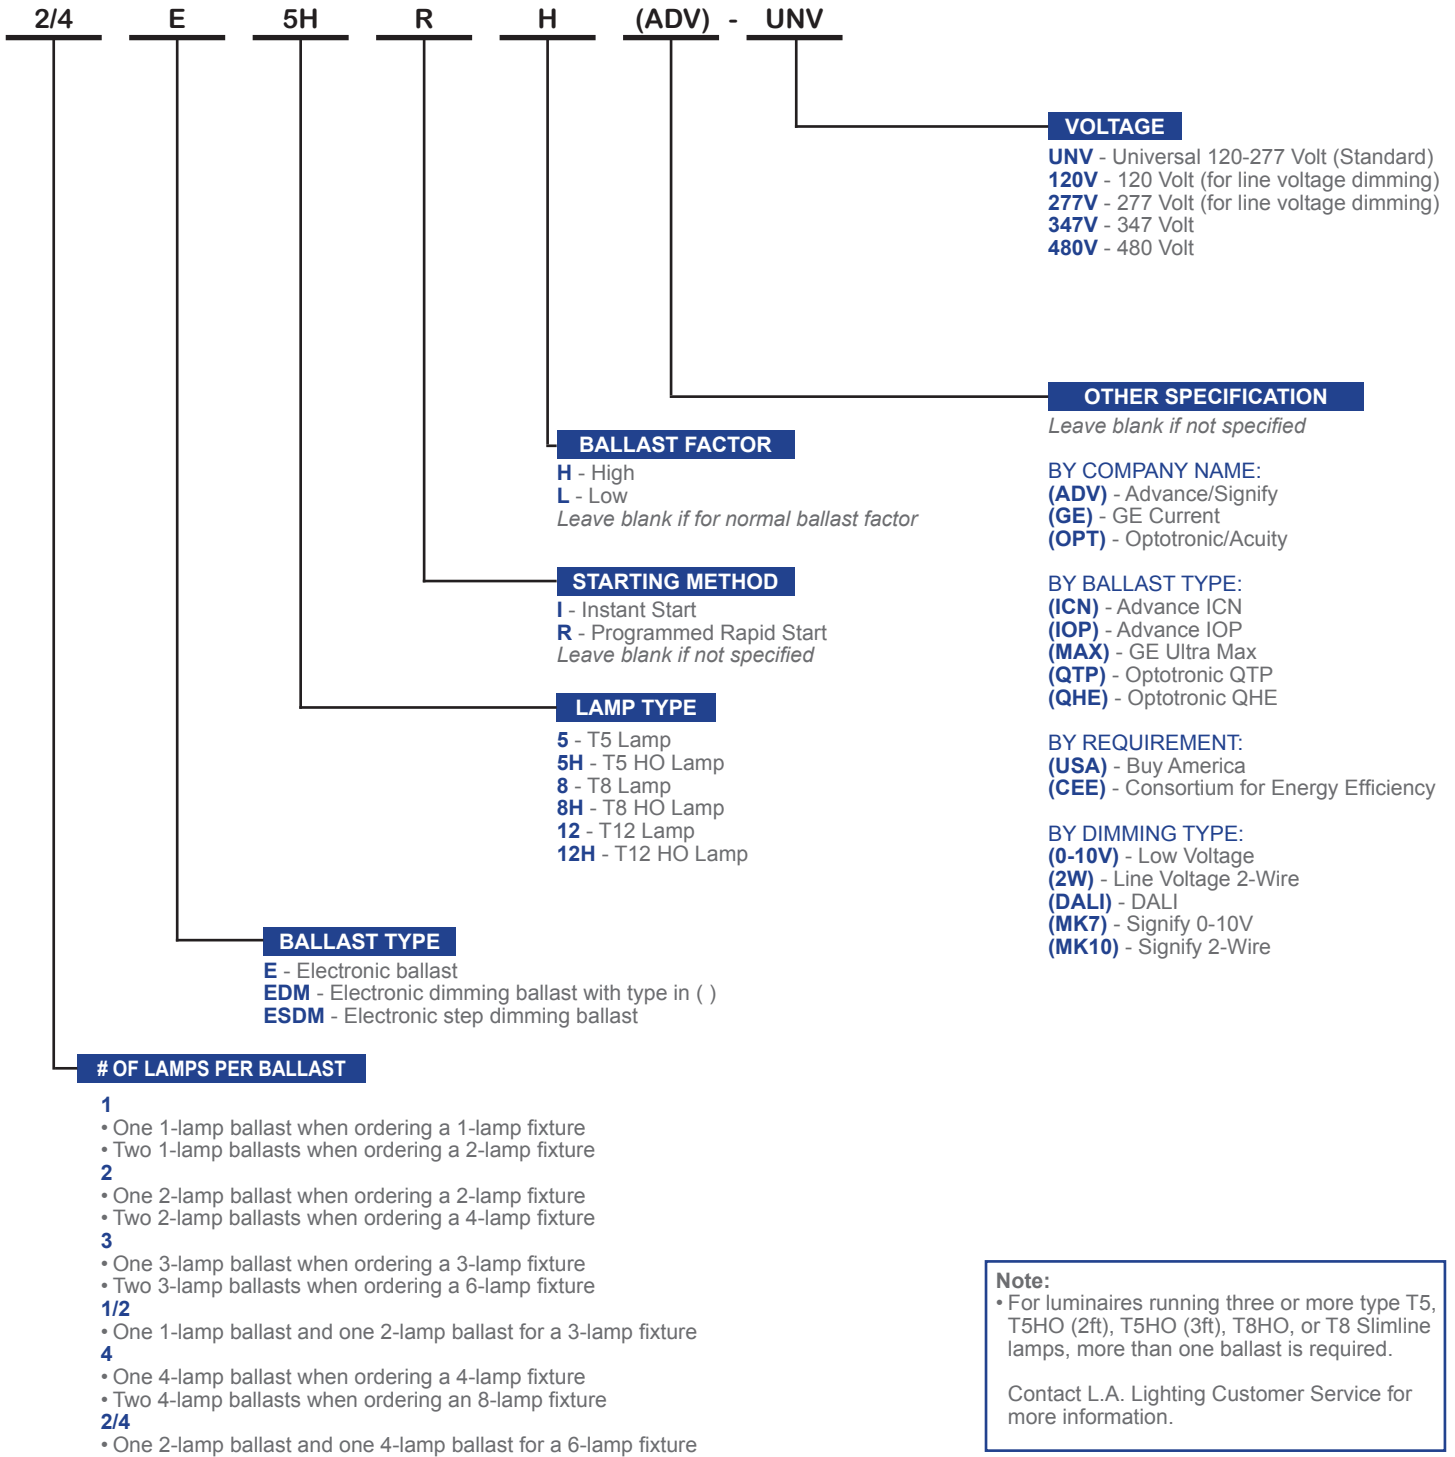

© 2024 LOS ANGELES LIGHTING MANUFACTURING CO. ALL RIGHTS RESERVED.

Revised: 02/07/24

MADE IN THE USA
 BAA Compliant

BALLAST OPTIONS

FLUORESCENT BALLAST OPTIONS

Los Angeles Lighting Mfg. Co.
 Contact Us
 T: 626-454-8300 10141 Olney Street
 F: 626-454-8399 El Monte, CA 91731
 www.lalighting.com Made in the USA