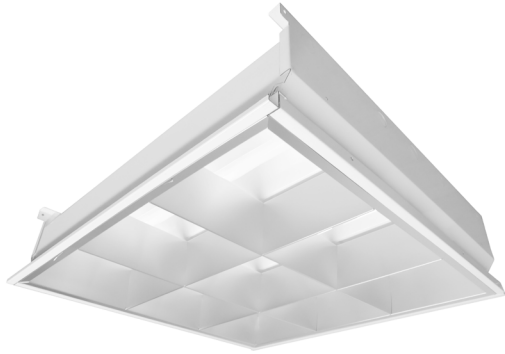

RECESSED FLUO

GPA320 2X2

® PARABOLIC GRID LUMINAIRE

JOB	
TYPE	
DATE	

RECESSED PARABOLIC TROFFER FOR T-BAR CEILINGS

DIMENSIONS

BACKPLATE

⊕ 7/8" OFFSET K.O. ⊕ ACCESS PLATE

S9 CROSS SECTION

S9 LOUVER CONFIGURATION (3 LOUVER ROWS, 9 CELLS)

SPECIFICATIONS

CONSTRUCTION

- 22 gauge cold-rolled steel housing
- Semi-specular, low iridescent aluminum louvers
- Louvers secured to housing with T-hinges and latches

FINISH

- Baked white polyester finish
- Minimum reflectance 86%

OPTICAL

- Nominal 3" deep aluminum parabolic louvers

LISTING

- UL USA and Canada Listed. Compatible with UL Fire-Rated Ceiling Assemblies.

WARRANTY